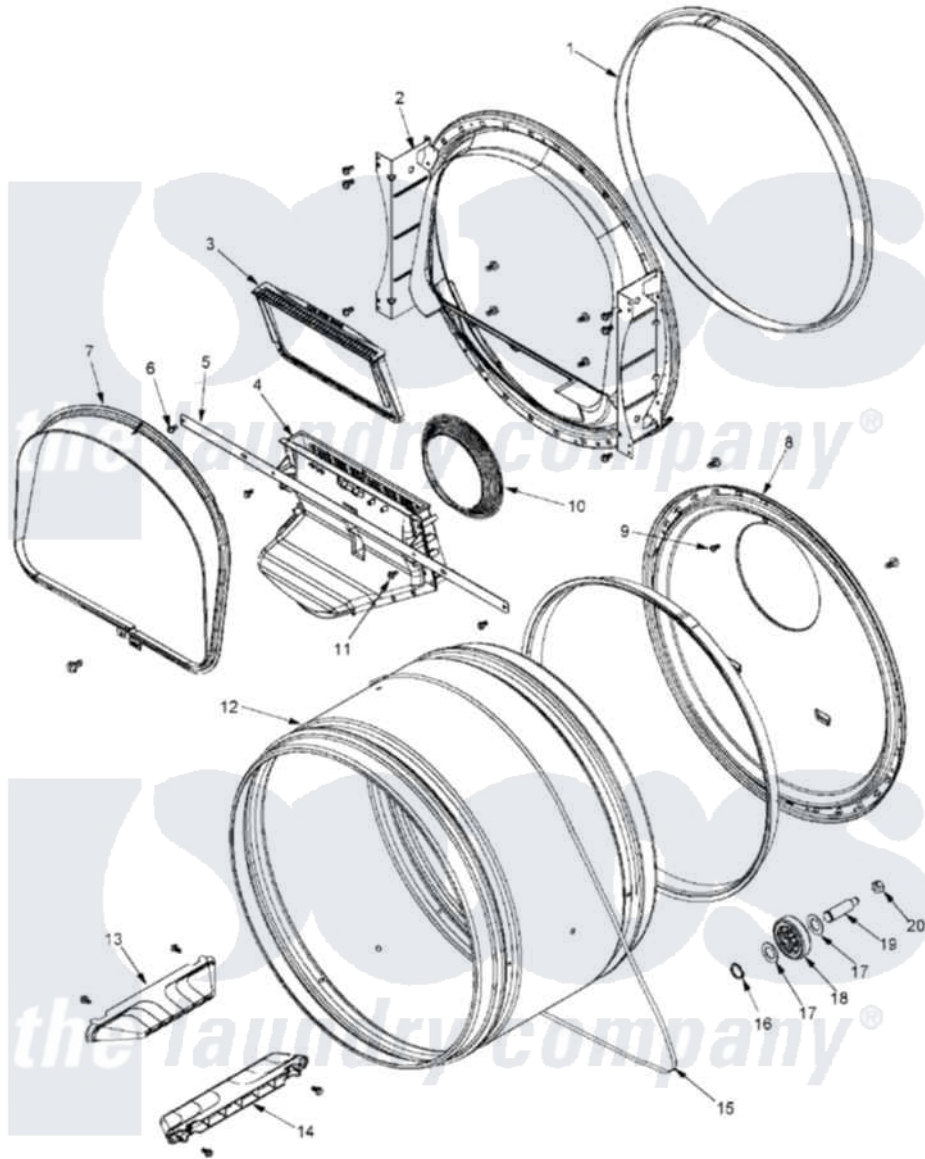

Maytag MLE23PDFYW 06 - TUMBLER

Maytag Residential Maytag MLE23PDFYW Dryer Parts Parts Diagram 06 - TUMBLER
 Click on the part number to view part

Item	Original Part Number	Replaced By	Status	Part Description
001	33001807			Seal, Tumbler
002	22001995			Screw Note: Screw, Tumbler Front And Shroud
"	33001802			Front, Tumbler
003	33001804	33002790		Lint Filter
004	22001995			Screw Note: Screw, Tumbler Front And Shroud
"	33001799			Outlet Duct Assembly Note: Outlet Duct Assembly
005	33002039			Brace, Tumbler Front
006	22001995			Screw Note: Screw, Tumbler Front And Shroud
007	22001995			Screw Note: Screw, Tumbler Front And Shroud
"	33002026			Extension, Tumbler Front
008	22001995			Screw Note: Screw, Tumbler Front And Shroud
"	33002779			Tumbler Back And Seal As-Pack

009	NLA	Not Available	SCREW---NA
010	33002560		Seal, Blower
011	33001768		Screw, Shroud Note: Screw, Shroud And Outlet Duct
012	33001794	33001889	Tumbler
013	33001756	33002032	Baffle
"	33001788	33002973	Screw, No.9-15 X 1.00 Hx WS
014	33001755		Baffle
"	33001788	33002973	Screw, No.9-15 X 1.00 Hx WS
015	33002535		V-Belt
016	410233	9703438	Ring-Retrn
017	312535		Washer, Vault Mounting Brk.
018	Y303373	12001541	Drum Roller/Washer Assembly--W
019	Y312948	6-3129480	Shaft- Tumbler
020	33001443		Nut, Hex