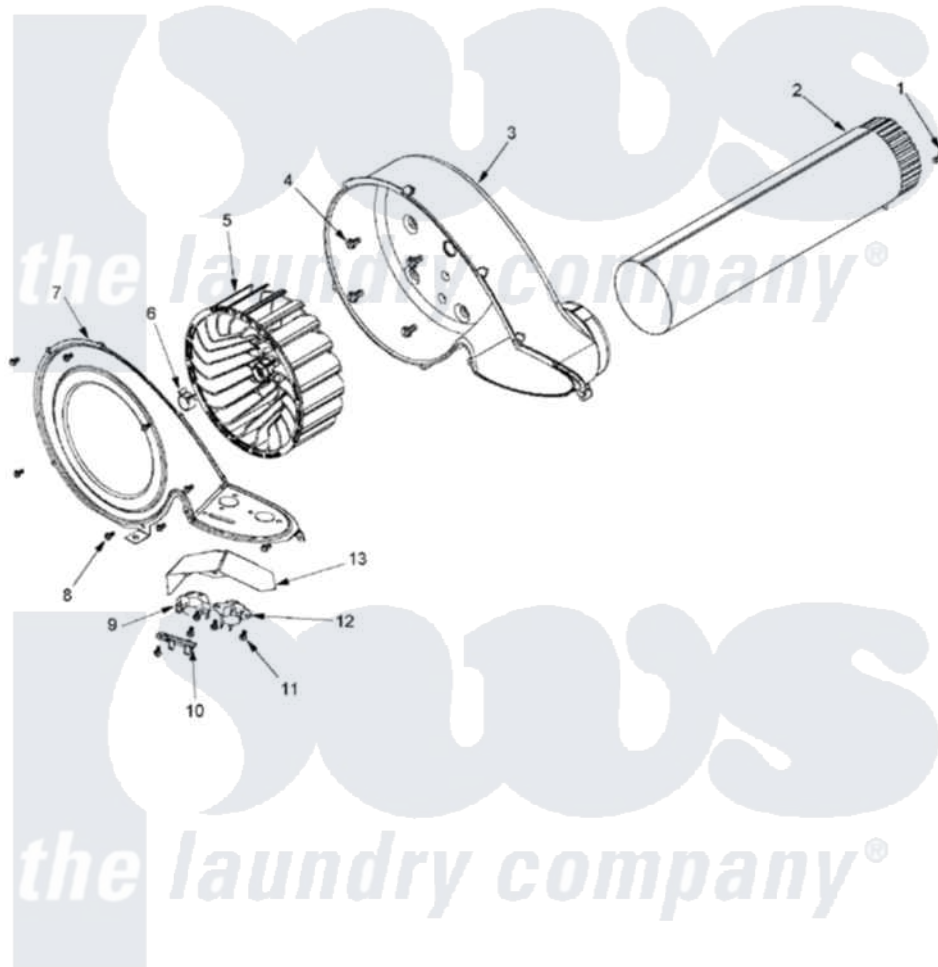

Maytag MLE23PDFYW 08 - BLOWER

Maytag Residential Maytag MLE23PDFYW Dryer Parts Parts Diagram 08 - BLOWER
 Click on the part number to view part

| Item | Original Part Number | Replaced By | Status | Part Description |
|------|--------------------------|--------------------------|--------|---|
| 001 | 22001995 | | | Screw Note: Screw, Tumbler Front And Shroud |
| 002 | 33001799 | | | Outlet Duct Assembly Note: Outlet Duct Assembly |
| 003 | 33001789 | | | Housing, Blower |
| 004 | Y310632 | 1163839 | | Screw |
| 005 | 33002797 | | | Wheel, Blower |
| 006 | 312967 | | | Clamp, Blower Housing |
| 007 | 33002711 | | | Cover, Blower Housing |
| 008 | 33001855 | 33002917 | | Screw, No.10-16 |
| 009 | 303392 | | | Thermostat, Cycling |
| 010 | 33001762 | | | Fuse, Thermal |
| 011 | 22002925 | 3370225 | | Screw |
| 012 | 33303391 | | | Thermostat, Cycling |
| 013 | 33001837 | | | Cover, Thermostat |