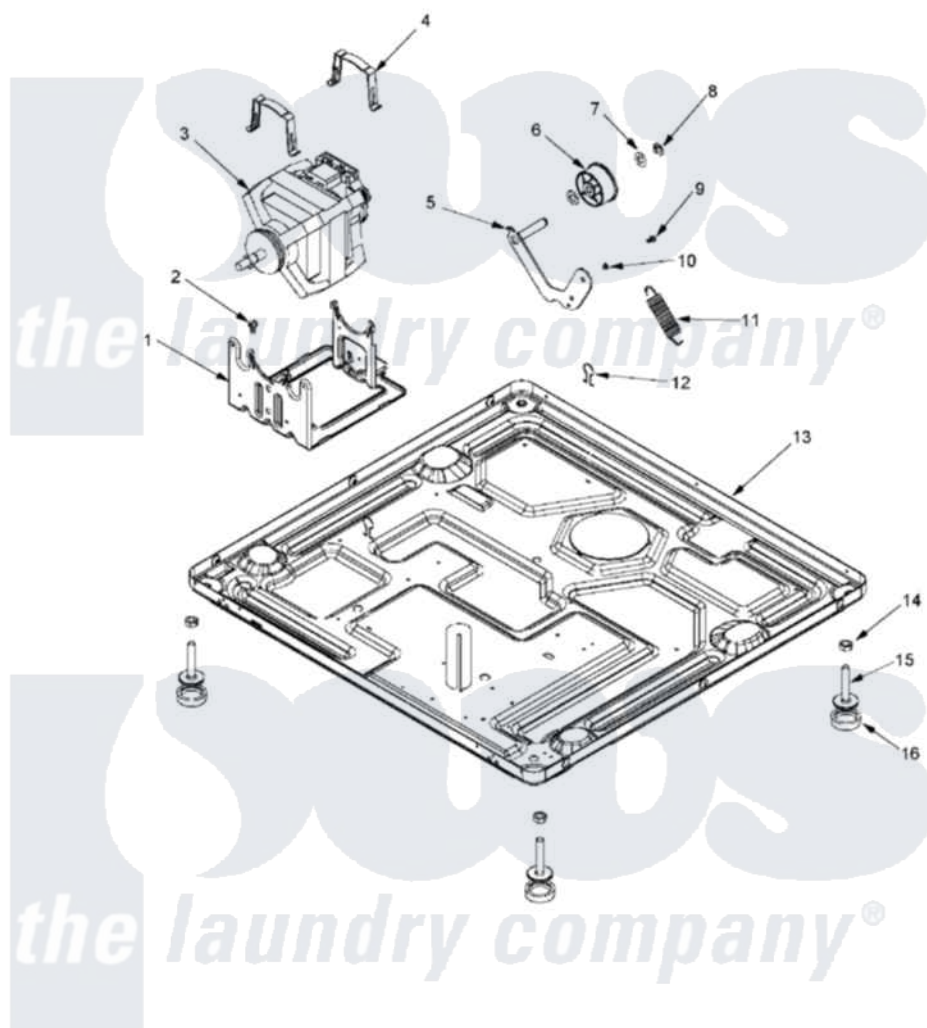

Maytag MLE23PDFYW 09 - BASE

Maytag [Residential Maytag MLE23PDFYW Dryer Parts](#) Parts Diagram 09 - BASE
 Click on the part number to view part

Item	Original Part Number	Replaced By	Status	Part Description
001	33002817			Motor Support, Offset
002	Y313561			Screw----NA
003	33002795			Motor, Drive 60Hz
004	33002221	Y015825		Clip, Motor To Motor Support
005	33001840	6-3705180		Idler Arm
006	33001783	6-3700340		Bearing- I
007	Y312527			Washer, Idler Shaft
008	312958	354987		Ring, Retaining
009	Y014874			Screw, Idler Arm And Sleeve
010	33002218			Grommet, Idler Arm
011	33002460	33002459		Assembly, Spring And Plug
012	410490			Spring, Retainer Wire Harness
013	33002186	W10133285		Transformer 120V To 22.5vac
"	33002816			Base
"	NLA		Not Available	BASE, (LWR)----NA
014	Y052740	62739		Nut, Lock