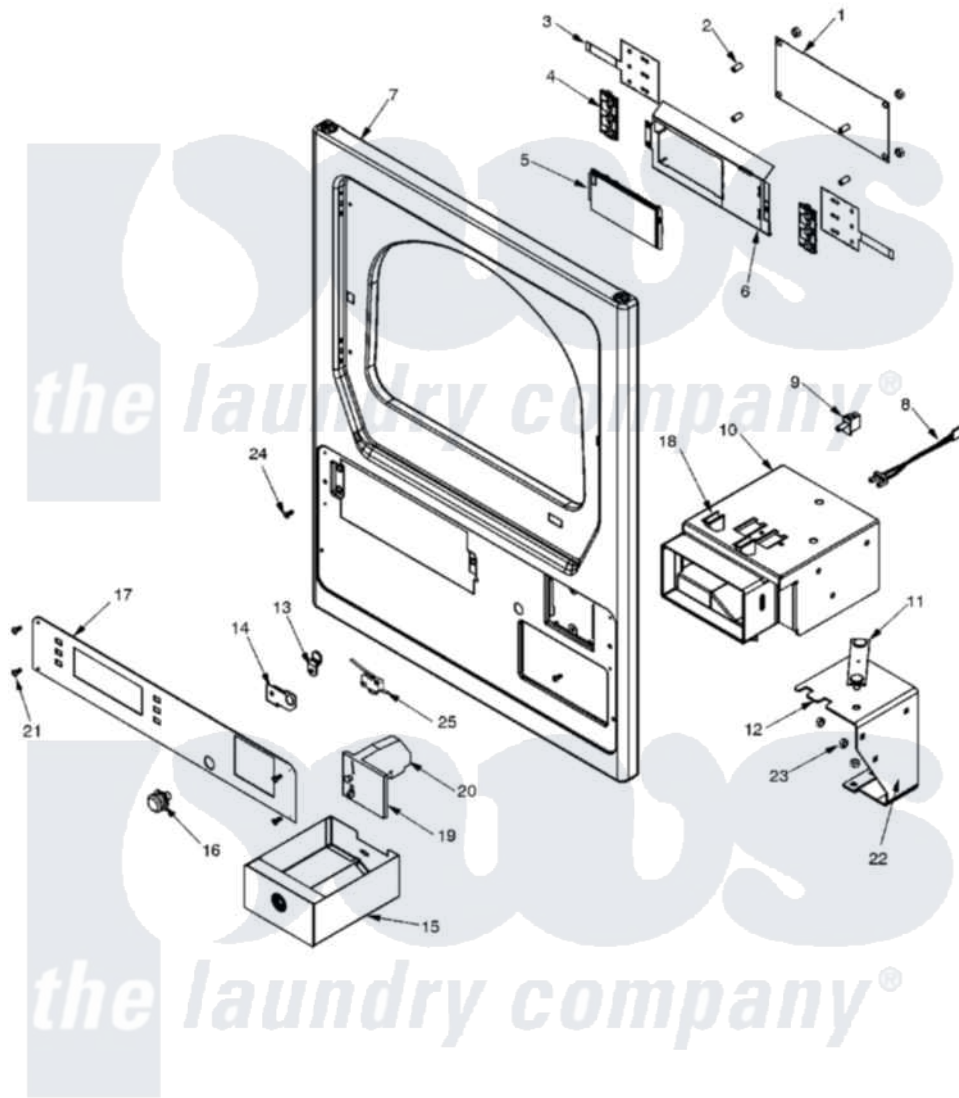

# Maytag MLE23PDFZW 01 - CONTROL PANEL

Maytag [Residential Maytag MLE23PDFZW Dryer Parts](#) Parts Diagram 01 - CONTROL PANEL  
 Click on the part number to view part

Item	Original Part Number	Replaced By	Status	Part Description
001	33002608	<a href="#">33003008</a>		Control Board
"	<a href="#">912077</a>			Locknut, Reader Harness
002	<a href="#">33001204</a>			Stand-Off, Ccontrol Board
003	33002152	<a href="#">W10133277</a>		Membrane Switch Assembly
004	215517	<a href="#">W10131113</a>		Push Button
005	33002150	<a href="#">W10133268</a>		Cover, Display
006	<a href="#">33002155</a>			Plate, Control Mounting
007	<a href="#">33002823</a>			Panel, PD Flat Front
008	<a href="#">22001965</a>			Optic Switch Assembly
"	<a href="#">314665</a>			Screw, Switch Assembly
009	<a href="#">33001250</a>			Switch, Vault And Service Door
010	<a href="#">22004157</a>			Assembly, Coin Vault---NA
011	22001810		Not Available	STRAP, MOUNTING
"	<a href="#">910181</a>			Lockwasher, Terminal Block
012	<a href="#">33002763</a>			Vault Mounting Bracket
013	213750	<a href="#">W10133266</a>		Cam-Lock