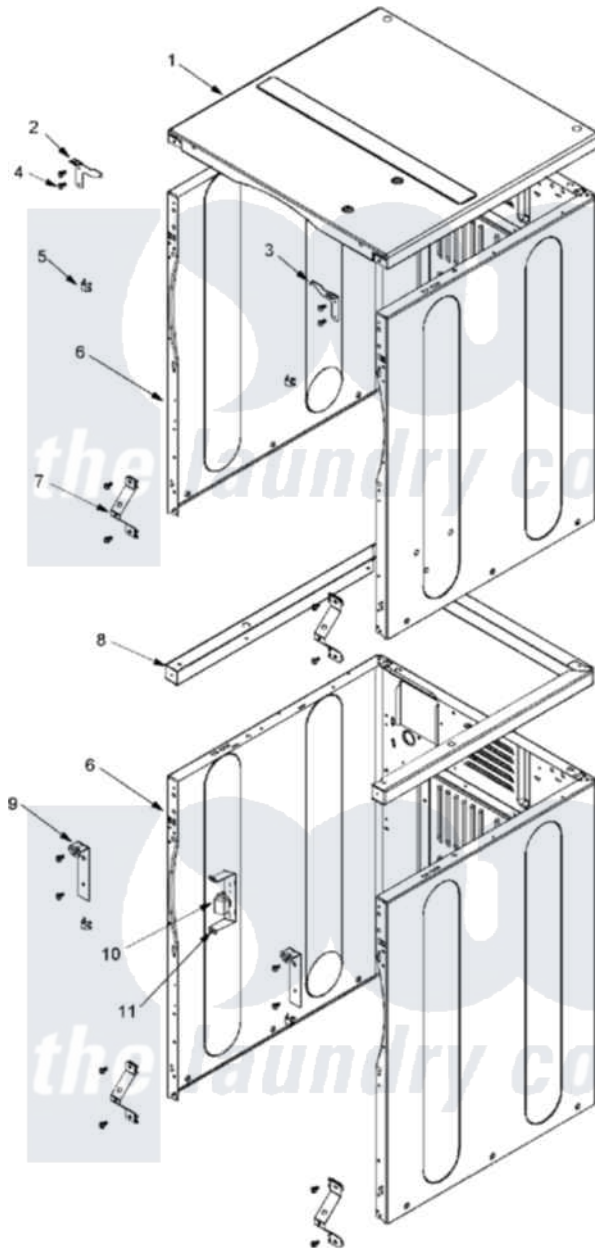

# Maytag MLE23PDFZW 02 - CABINET FRONT

Maytag Residential Maytag MLE23PDFZW Dryer Parts Parts Diagram 02 - CABINET FRONT  
 Click on the part number to view part

Item	Original Part Number	Replaced By	Status	Part Description
001	22001402	<a href="#">214354</a>		Screw, Top Cover To Cabnt.
"	<a href="#">33002124</a>			Cover, Top
002	<a href="#">33002818</a>			Bracket, LH Upper Front Panel
003	<a href="#">33002819</a>			Bracket, RH Upper Front Panel
004	<a href="#">22001995</a>			Screw Note: Screw, Tumbler Front And Shroud
005	<a href="#">33001980</a>			Fastener, Access Panel
006	33002839			CABINET ASSY. (WHT AS PK)
"	NLA		Not Available	CABINET ASSY (WHT-AS PK)
007	<a href="#">22001995</a>			Screw Note: Screw, Tumbler Front And Shroud
"	<a href="#">22002425</a>			Bracket, "V"
008	22001402	<a href="#">214354</a>		Screw, Top Cover To Cabnt.
"	<a href="#">33002820</a>			Support Weld Assembly
009	<a href="#">22001995</a>			Screw Note: Screw, Tumbler Front And Shroud

"	33002821	<a href="#">33002861</a>	Bracket- L
010	206824	<a href="#">W10133335</a>	Relay, Motor
"	22004151	<a href="#">W10133335</a>	Relay, Motor
"	Y251119	<a href="#">3177991</a>	Screw
011	22001078	<a href="#">3177991</a>	Screw
"	<a href="#">22001995</a>		Screw Note: Screw, Tumbler Front And Shroud
"	<a href="#">314627</a>		Bracket, Relays
"	NLA	Not Available	BRACKET, RELAY