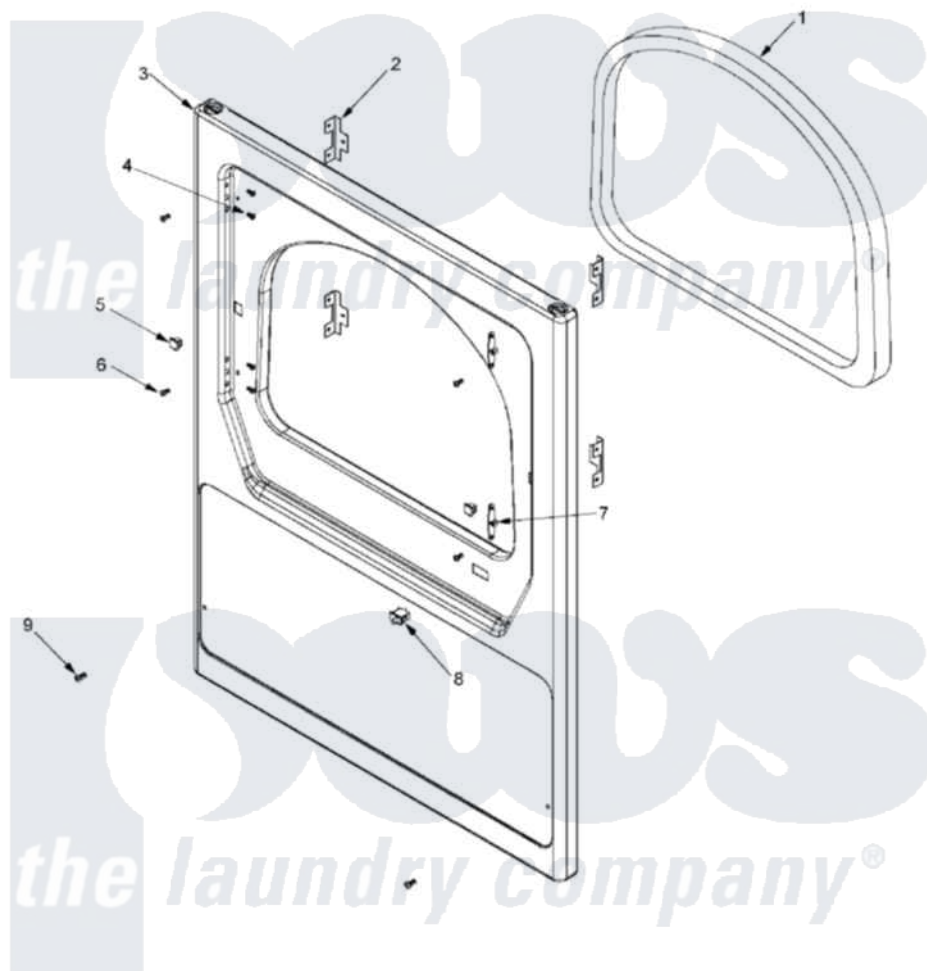

Maytag MLE23PDFZW 04 - FRONT PANEL

Maytag [Residential Maytag MLE23PDFZW Dryer Parts](#) Parts Diagram 04 - FRONT PANEL
 Click on the part number to view part

Item	Original Part Number	Replaced By	Status	Part Description
001	33001767			Seal, Shroud
002	33002025			Twin Speednut
003	33002823			Panel, PD Flat Front
"	33002825			Panel, Flat Front Lower
004	22002062	98006631		Screw
005	Y304578	LA-1003		Door Catch Kit
006	33001486	98008544		Screw
007	33001175			Cover, Hinge Hole
008	33001509	W10169313		Switch-Dor
009	33002881			Screw, Security No.10-16 x 1/2