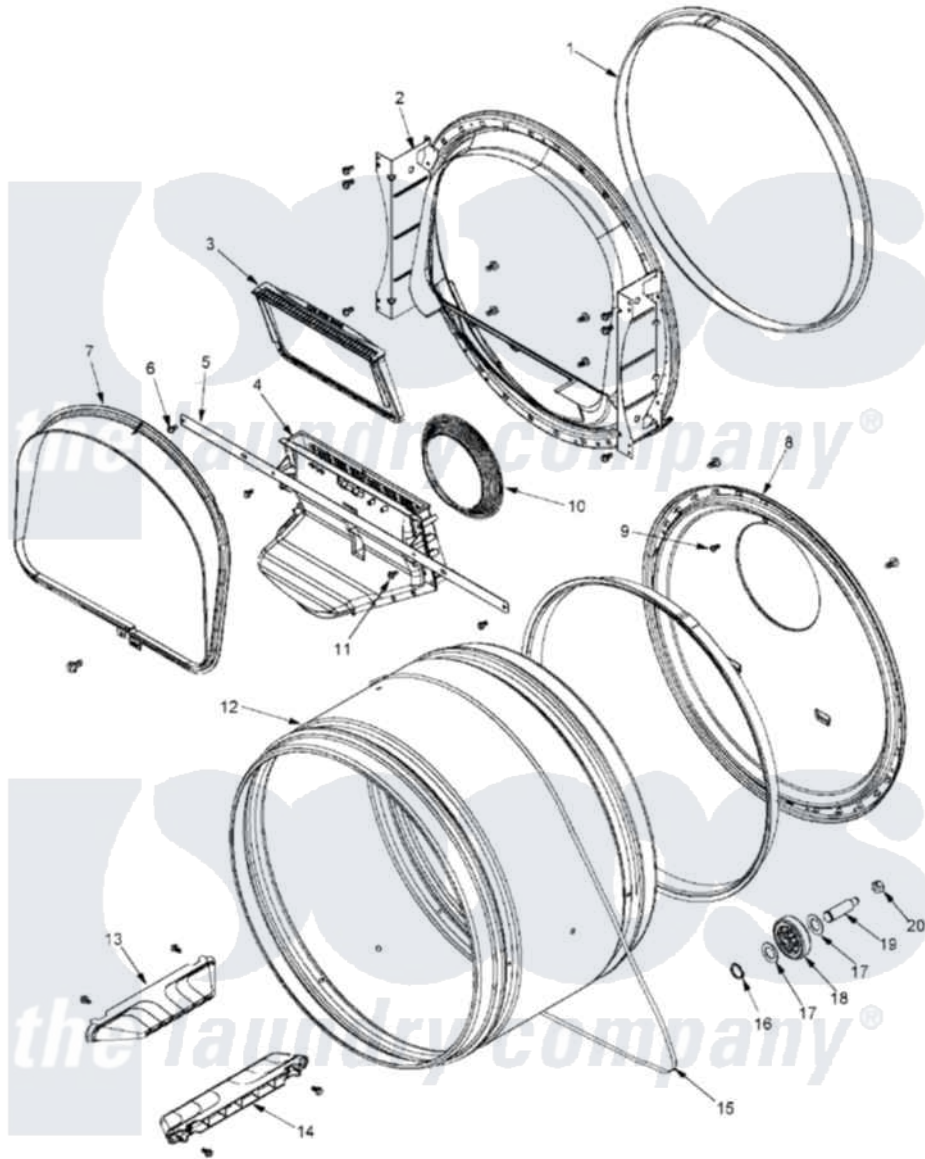

Maytag MLE23PDFZW 06 - TUMBLER

Maytag Residential Maytag MLE23PDFZW Dryer Parts Parts Diagram 06 - TUMBLER
 Click on the part number to view part

Item	Original Part Number	Replaced By	Status	Part Description
001	33001807			Seal, Tumbler
002	22001995			Screw Note: Screw, Tumbler Front And Shroud
"	33001802			Front, Tumbler
003	33001804	33002790		Lint Filter
004	22001995			Screw Note: Screw, Tumbler Front And Shroud
"	33001799			Outlet Duct Assembly Note: Outlet Duct Assembly
005	33002039			Brace, Tumbler Front
006	22001995			Screw Note: Screw, Tumbler Front And Shroud
007	22001995			Screw Note: Screw, Tumbler Front And Shroud
"	33002026			Extension, Tumbler Front
008	22001995			Screw Note: Screw, Tumbler Front And Shroud
"	33002779			Tumbler Back And Seal As-Pack

009	NLA	Not Available	SCREW---NA
010	33002560		Seal, Blower
011	33001768		Screw, Shroud Note: Screw, Shroud And Outlet Duct
012	33001794	33001889	Tumbler
013	33001756	33002032	Baffle
"	33001788	33002973	Screw, No.9-15 X 1.00 Hx WS
014	33001755		Baffle
"	33001788	33002973	Screw, No.9-15 X 1.00 Hx WS
015	33002535		V-Belt
016	410233	9703438	Ring-Retrn
017	312535		Washer, Vault Mounting Brk.
018	Y303373	12001541	Drum Roller/Washer Assembly--W
019	Y312948	6-3129480	Shaft- Tumbler
020	33001443		Nut, Hex