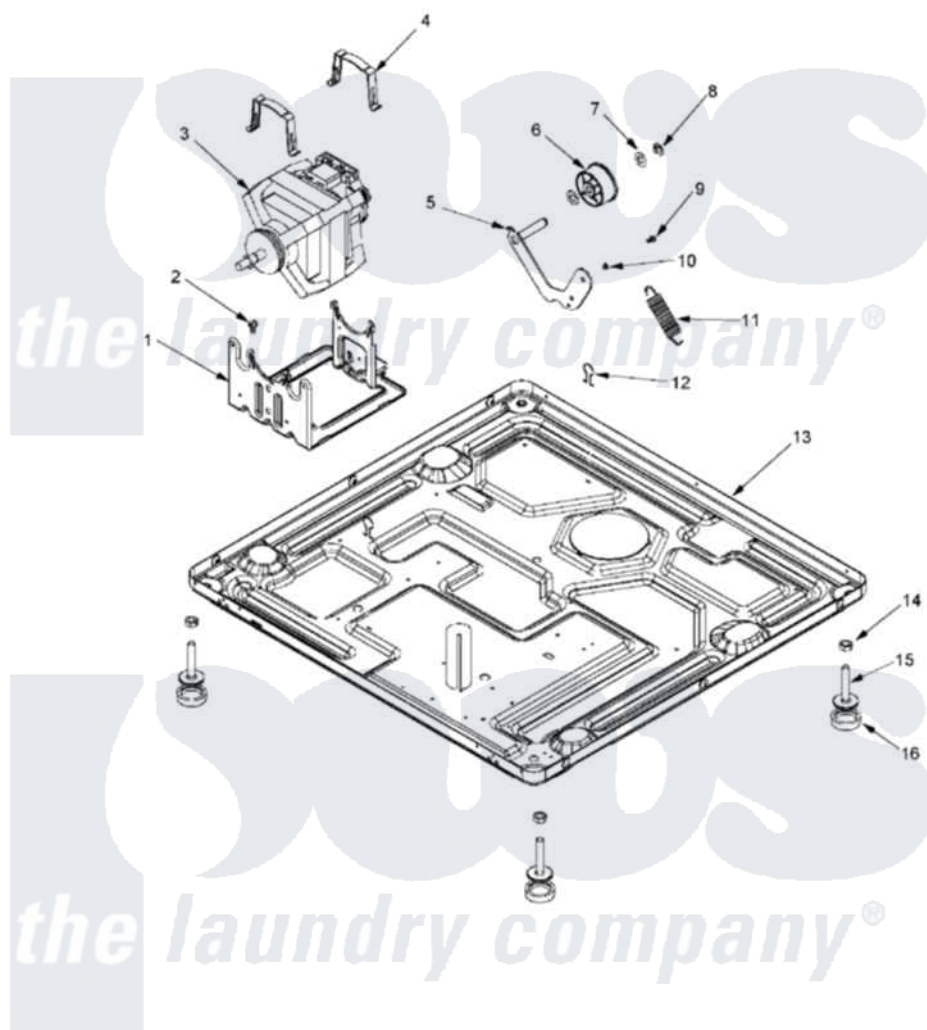

# Maytag MLE23PDFZW 09 - BASE

Maytag [Residential Maytag MLE23PDFZW Dryer Parts](#) Parts Diagram 09 - BASE

[Click on the part number to view part](#)

Item	Original Part Number	Replaced By	Status	Part Description
001	<a href="#">33002817</a>			Motor Support, Offset
002	<a href="#">Y313561</a>			Screw----NA
003	<a href="#">33002795</a>			Motor, Drive 60Hz
004	33002221	<a href="#">Y015825</a>		Clip, Motor To Motor Support
005	33001840	<a href="#">6-3705180</a>		Idler Arm
006	33001783	<a href="#">6-3700340</a>		Bearing- I
007	<a href="#">Y312527</a>			Washer, Idler Shaft
008	312958	<a href="#">354987</a>		Ring, Retaining
009	<a href="#">Y014874</a>			Screw, Idler Arm And Sleeve
010	<a href="#">33002218</a>			Grommet, Idler Arm
011	33002460	<a href="#">33002459</a>		Assembly, Spring And Plug
012	<a href="#">410490</a>			Spring, Retainer Wire Harness
013	33002186	<a href="#">W10133285</a>		Transformer 120V To 22.5vac
"	<a href="#">33002816</a>			Base
"	NLA		Not Available	BASE, (LWR)----NA
014	Y052740	<a href="#">62739</a>		Nut, Lock