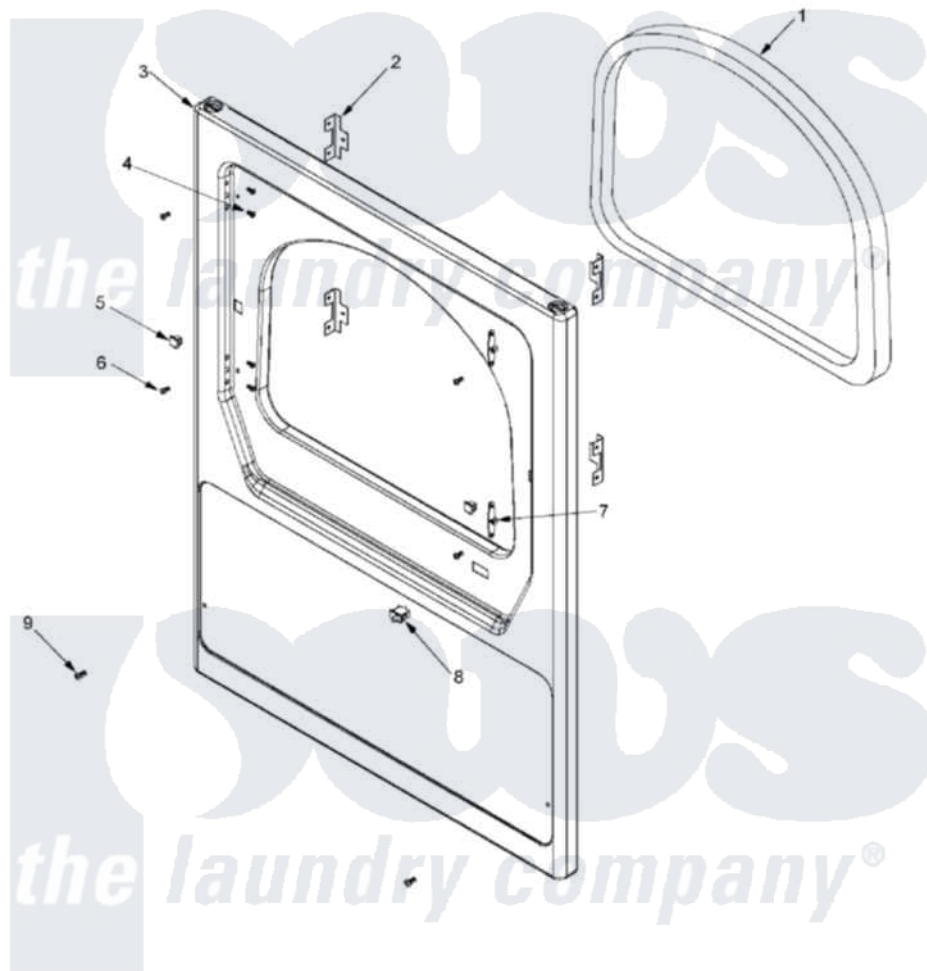

# Maytag MLE23PDHGW 04 - FRONT PANEL

Maytag [Residential Maytag MLE23PDHGW Dryer Parts](#) Parts Diagram 04 - FRONT PANEL  
 Click on the part number to view part

Item	Original Part Number	Replaced By	Status	Part Description
001	<a href="#">33001767</a>			Seal, Shroud
002	<a href="#">33002025</a>			Twin Speednut
003	<a href="#">33002910</a>			Panel, Front Lower Export
"	<a href="#">33002978</a>			Panel, Front Straight -PD
004	22002062	<a href="#">98006631</a>		Screw
005	Y304578	<a href="#">LA-1003</a>		Door Catch Kit
006	33001486	<a href="#">98008544</a>		Screw
007	<a href="#">33001175</a>			Cover, Hinge Hole
008	<a href="#">33002166</a>			Switch, Door
009	<a href="#">33002881</a>			Screw, Security No. 10-16 x 1/2