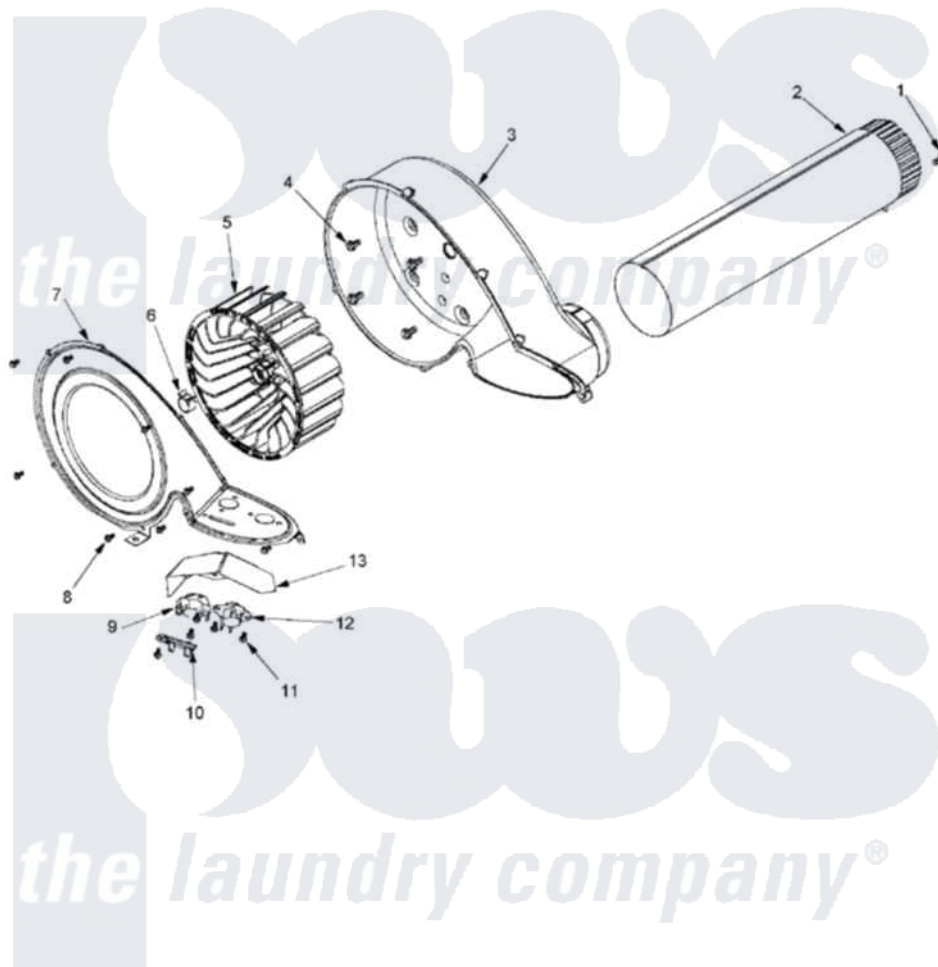

# Maytag MLE23PDHGW 08 - BLOWER

Maytag Residential Maytag MLE23PDHGW Dryer Parts Parts Diagram 08 - BLOWER

[Click on the part number to view part](#)

Item	Original Part Number	Replaced By	Status	Part Description
001	<a href="#">22001995</a>			Screw Note: Screw, Tumbler Front And Shroud
002	<a href="#">33001799</a>			Outlet Duct Assembly Note: Outlet Duct Assembly
003	<a href="#">33001789</a>			Housing, Blower
004	Y310632	<a href="#">1163839</a>		Screw
005	<a href="#">33002797</a>			Wheel, Blower
006	<a href="#">312967</a>			Clamp, Blower Housing
007	<a href="#">33002711</a>			Cover, Blower Housing
008	33001855	<a href="#">33002917</a>		Screw, No.10-16
009	<a href="#">303392</a>			Thermostat, Cycling
010	<a href="#">33001762</a>			Fuse, Thermal
011	22002925	<a href="#">3370225</a>		Screw
012	<a href="#">33303391</a>			Thermostat, Cycling
013	<a href="#">33001837</a>			Cover, Thermostat