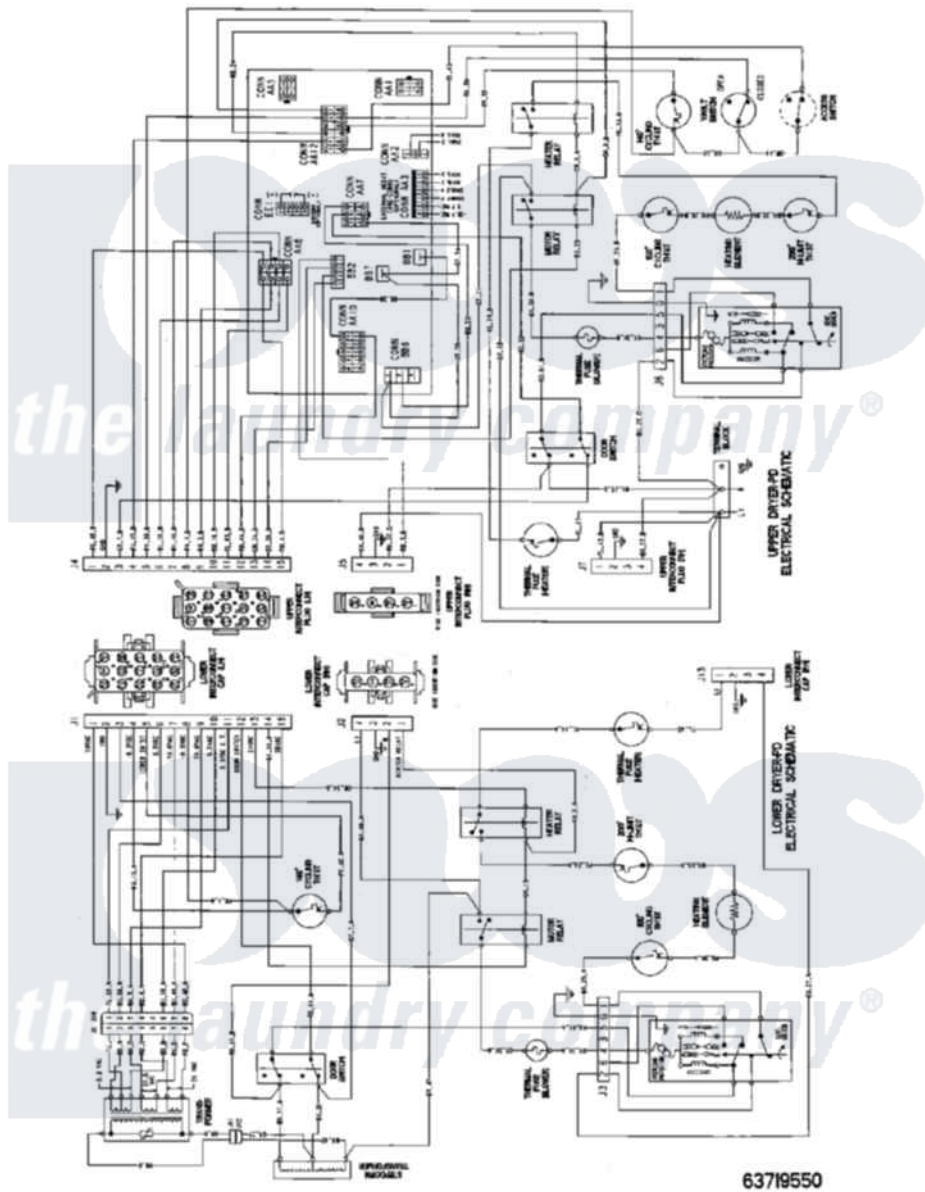

Maytag MLE23PDHGW 11 - WIRING INFORMATION(ELEC)

Maytag Residential Maytag MLE23PDHGW Dryer Parts Parts Diagram 11 - WIRING INFORMATION(ELEC)
 Click on the part number to view part

Item	Original Part Number	Replaced By	Status	Part Description
001	NLA		Not Available	WIRING INFORMATION