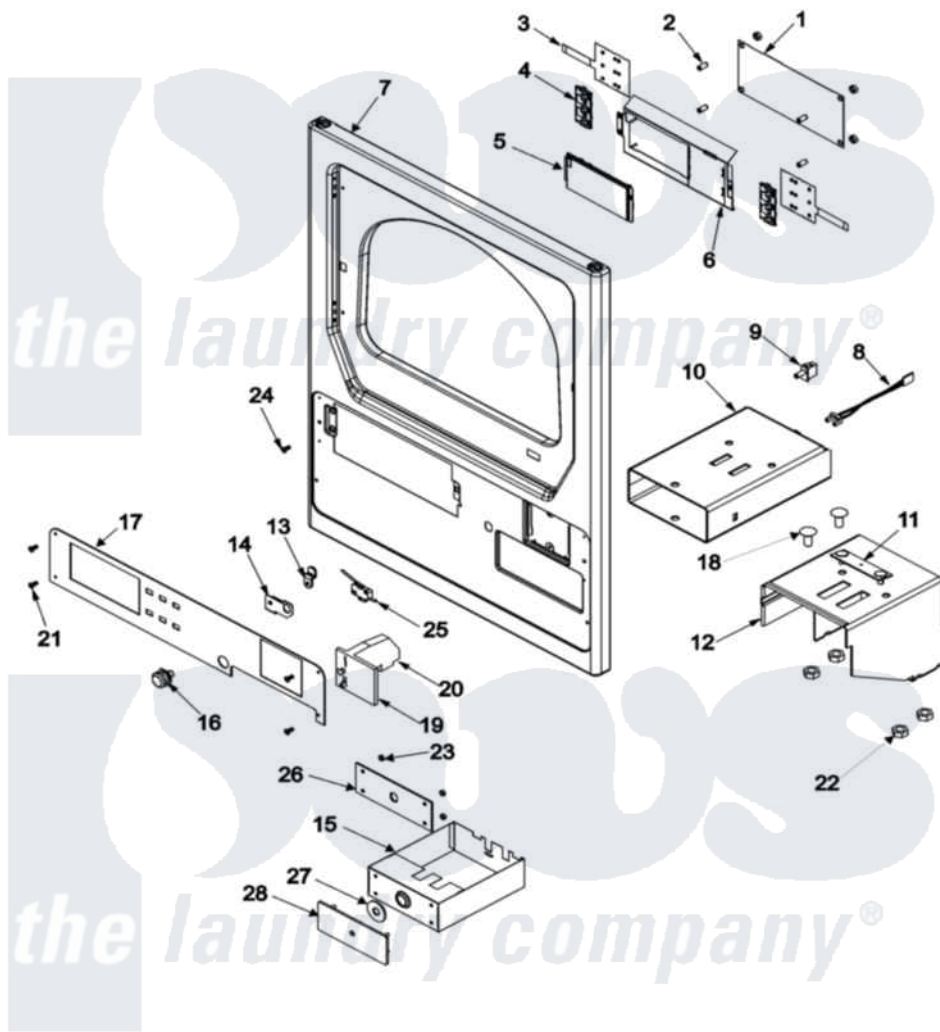

Maytag MLE23PDHYW 01 - CONTROL PANEL

Maytag [Residential Maytag MLE23PDHYW Dryer Parts](#) Parts Diagram 01 - CONTROL PANEL
 Click on the part number to view part

Item	Original Part Number	Replaced By	Status	Part Description
001	33002836	33003007		Control Board
"	33003007			Control Board
"	912077			Locknut, Reader Harness
002	33001204			Stand-Off, Ccontrol Board
003	33002152	W10133277		Membrane Switch Assembly
004	33002863	W10131113		Push Button
005	33002150	W10133268		Cover, Display
006	33002155			Plate, Control Mounting
007	33002978			Panel, Front Straight -PD
008	22001965			Optic Switch Assembly
"	314665			Screw, Switch Assembly
009	33002117	208042		Switch, Sensor
010	33002977			Assembly, Coin Vault
011	22001810		Not Available	STRAP, MOUNTING
"	910181			Lockwasher, Terminal Block
012	33002974		Not Available	BRACKET,VAULT - PRIME

013	213750	W10133266	Cam-Lock
014	33001982		Bracket, Switch Mounting
015	2206815	33002980	Coin Box----NA
"	33002980		Coin Box----NA
016	22002349	W10116737	Lock
017	33002976		Facia, Comercial PD, D/D
018	33001991		Bolt, Carriage
019	33002644		Dual Faceplate Assembly
"	33002647		Single Faceplate Assembly
020	22003678	22004112	Coin Drop Greenwald Us.25
"	22004112		Coin Drop Greenwald Us.25
"	22004113	W10133245	Dual Coin Drop Assembly
"	22004114		Coin Drop Greenwald .25
"	33002646		Coin Drop-Canada
021	215506		Screw, Control Panel Overlay
022	Y052734		Nut, Carrage Bolts And Bracket
023	Y052721		Nut, Terminal Block Plate
024	33002051	Not Available	SCREW, FRONT PANEL
025	33002117	208042	Switch, Sensor
026	2206813		Lock Plate
"	33002981	2206813	Lock Plate
027	33002982		Washer, Spinning Security
028	2206814		Assembly, Security Plate
"	33002979	2206814	Assembly, Security Plate