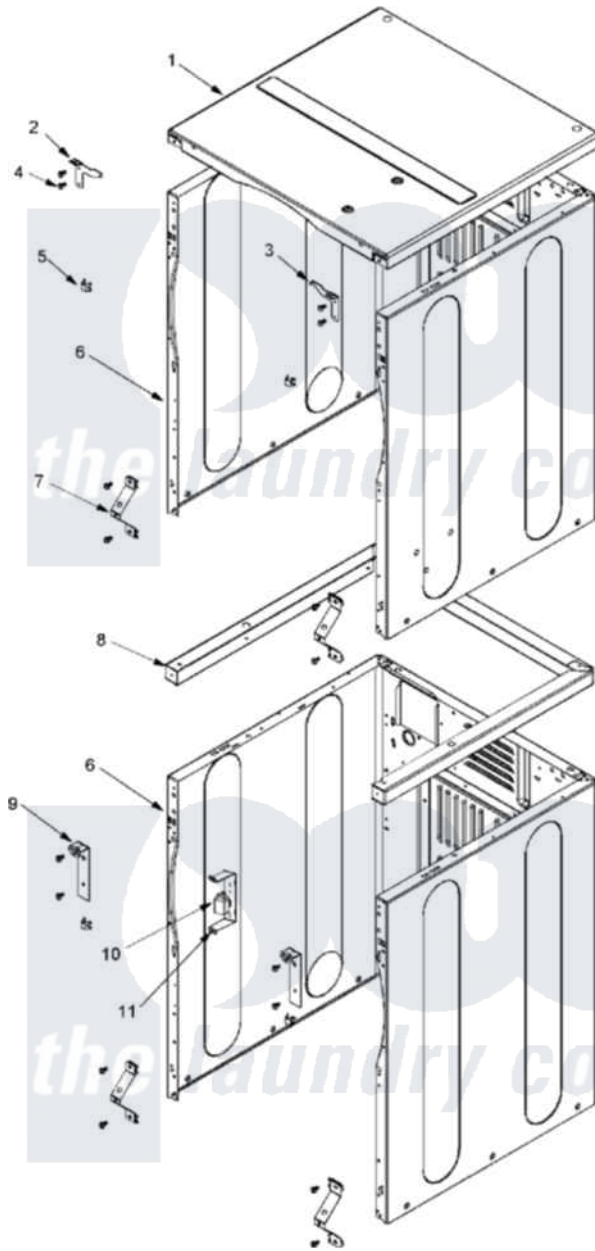

Maytag MLE23PDHYW 02 - CABINET FRONT

Maytag [Residential Maytag MLE23PDHYW Dryer Parts](#) Parts Diagram 02 - CABINET FRONT
 Click on the part number to view part

Item	Original Part Number	Replaced By	Status	Part Description
001	22001402	214354		Screw, Top Cover To Cabnt.
"	33002124			Cover, Top
002	33002818			Bracket, LH Upper Front Panel
003	33002819			Bracket, RH Upper Front Panel
004	22001995			Screw Note: Screw, Tumbler Front And Shroud
005	33001980			Fastener, Access Panel
006	NLA		Not Available	CABINET ASSY (WHT-AS PK)
007	22001995			Screw Note: Screw, Tumbler Front And Shroud
"	22002425			Bracket, "V"
008	22001402	214354		Screw, Top Cover To Cabnt.
"	33002820			Support Weld Assembly
009	22001995			Screw Note: Screw, Tumbler Front And Shroud
"	33002821	33002861		Bracket- L
010	22004151	W10133335		Relay, Motor

" Y251119

[3177991](#)

Screw

011

[314627](#)

Bracket, Relays

"

Y251119

[3177991](#)

Screw