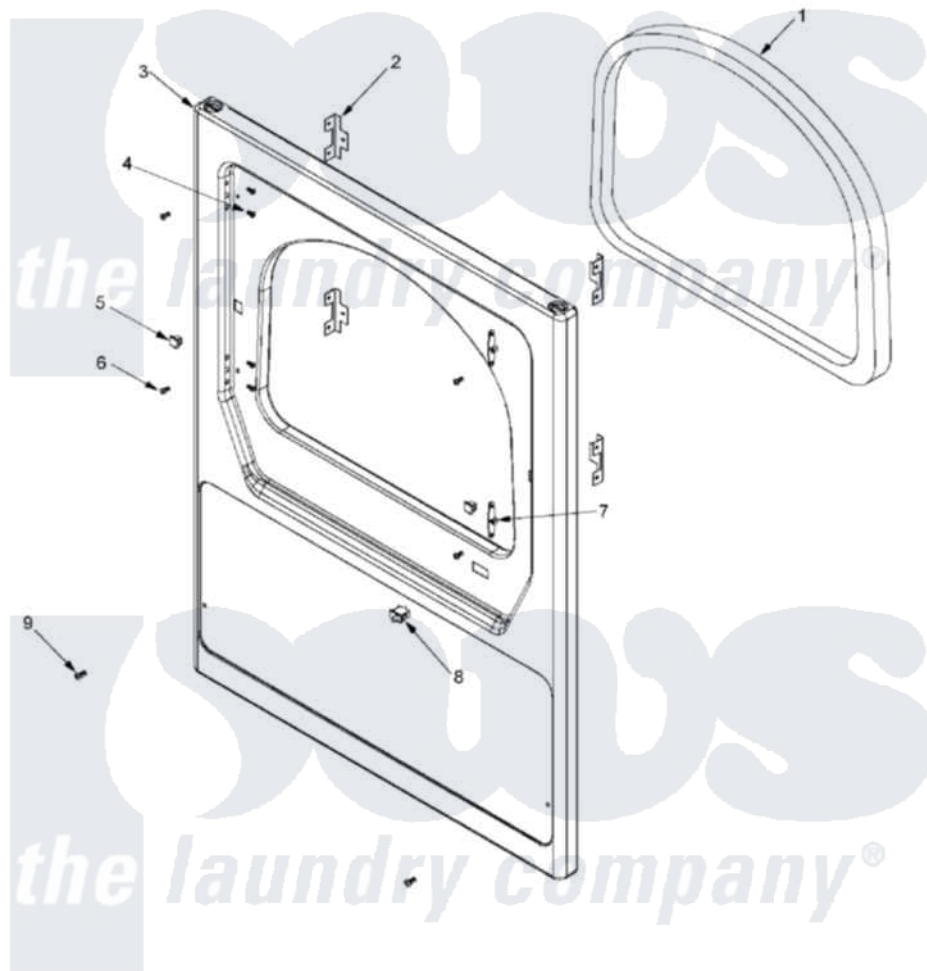

# Maytag MLE23PDHYW 04 - FRONT PANEL

Maytag [Residential Maytag MLE23PDHYW Dryer Parts](#) Parts Diagram 04 - FRONT PANEL  
 Click on the part number to view part

Item	Original Part Number	Replaced By	Status	Part Description
001	<a href="#">33001767</a>			Seal, Shroud
002	<a href="#">33002025</a>			Twin Speednut
003	<a href="#">33002825</a>			Panel, Flat Front Lower
"	<a href="#">33002978</a>			Panel, Front Straight -PD
004	22002062	<a href="#">98006631</a>		Screw
005	Y304578	<a href="#">LA-1003</a>		Door Catch Kit
006	33001486	<a href="#">98008544</a>		Screw
007	<a href="#">33001175</a>			Cover, Hinge Hole
008	33001509	<a href="#">W10169313</a>		Switch-Dor
009	<a href="#">33002881</a>			Screw, Security No.10-16 x 1/2