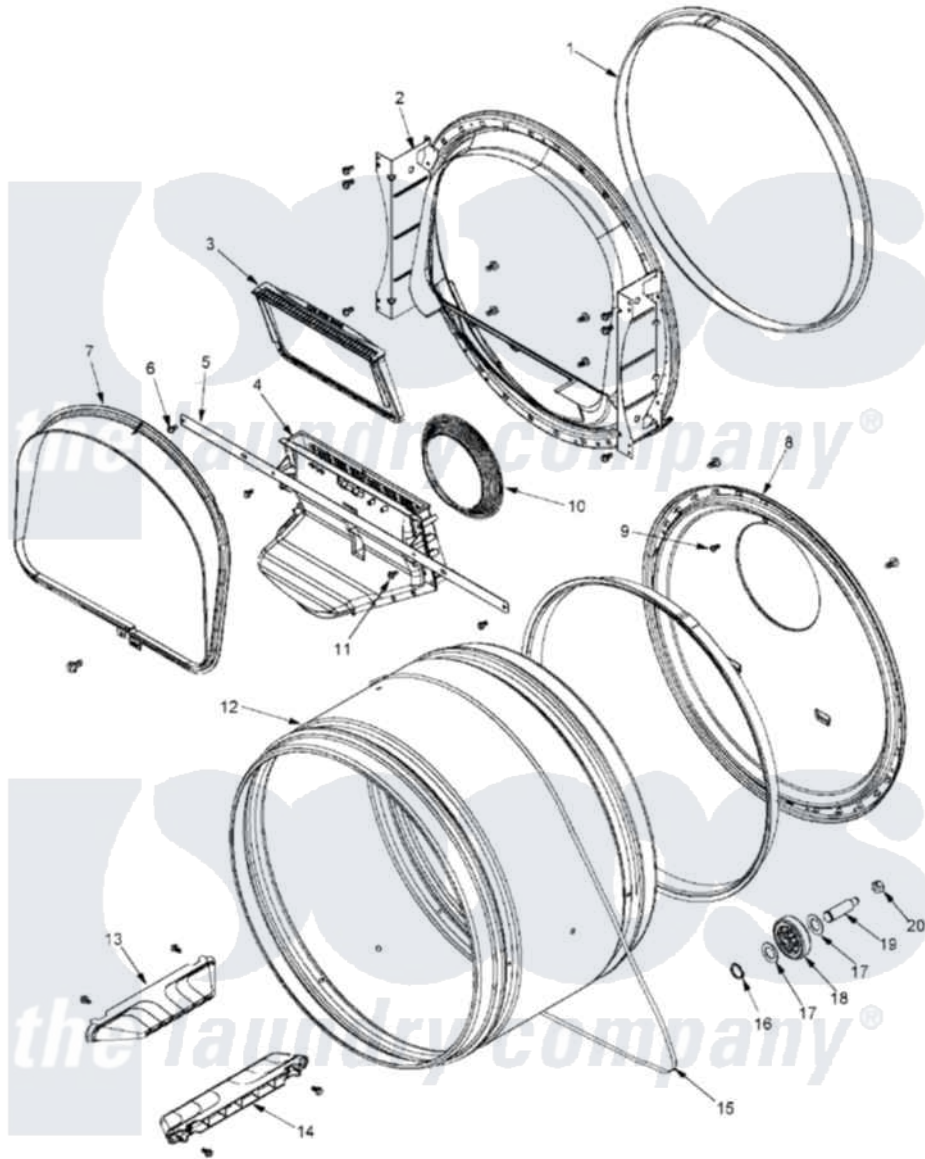

Maytag MLE23PDHYW 06 - TUMBLER

Maytag Residential Maytag MLE23PDHYW Dryer Parts Parts Diagram 06 - TUMBLER
 Click on the part number to view part

Item	Original Part Number	Replaced By	Status	Part Description
001	33001807			Seal, Tumbler
002	22001995			Screw Note: Screw, Tumbler Front And Shroud
"	33001802			Front, Tumbler
003	33001804	33002790		Lint Filter
004	22001995			Screw Note: Screw, Tumbler Front And Shroud
"	33001799			Outlet Duct Assembly Note: Outlet Duct Assembly
005	33002039			Brace, Tumbler Front
006	22001995			Screw Note: Screw, Tumbler Front And Shroud
007	22001995			Screw Note: Screw, Tumbler Front And Shroud
"	33002026			Extension, Tumbler Front
008	22001995			Screw Note: Screw, Tumbler Front And Shroud
"	33002779			Tumbler Back And Seal As-Pack

"	33003037		Tumbler Back And Seal
009	NLA	Not Available	SCREW---NA
010	33002560		Seal, Blower
011	33001768		Screw, Shroud Note: Screw, Shroud And Outlet Duct
012	33001794	33001889	Tumbler
013	33001756	33002032	Baffle
"	33001788	33002973	Screw, No.9-15 X 1.00 Hx WS
014	33001755		Baffle
"	33001788	33002973	Screw, No.9-15 X 1.00 Hx WS
015	33002535		V-Belt
016	410233	9703438	Ring-Retrn
017	312535		Washer, Vault Mounting Brk.
018	Y303373	12001541	Drum Roller/Washer Assembly--W
019	Y312948	6-3129480	Shaft- Tumbler
020	33001443		Nut, Hex