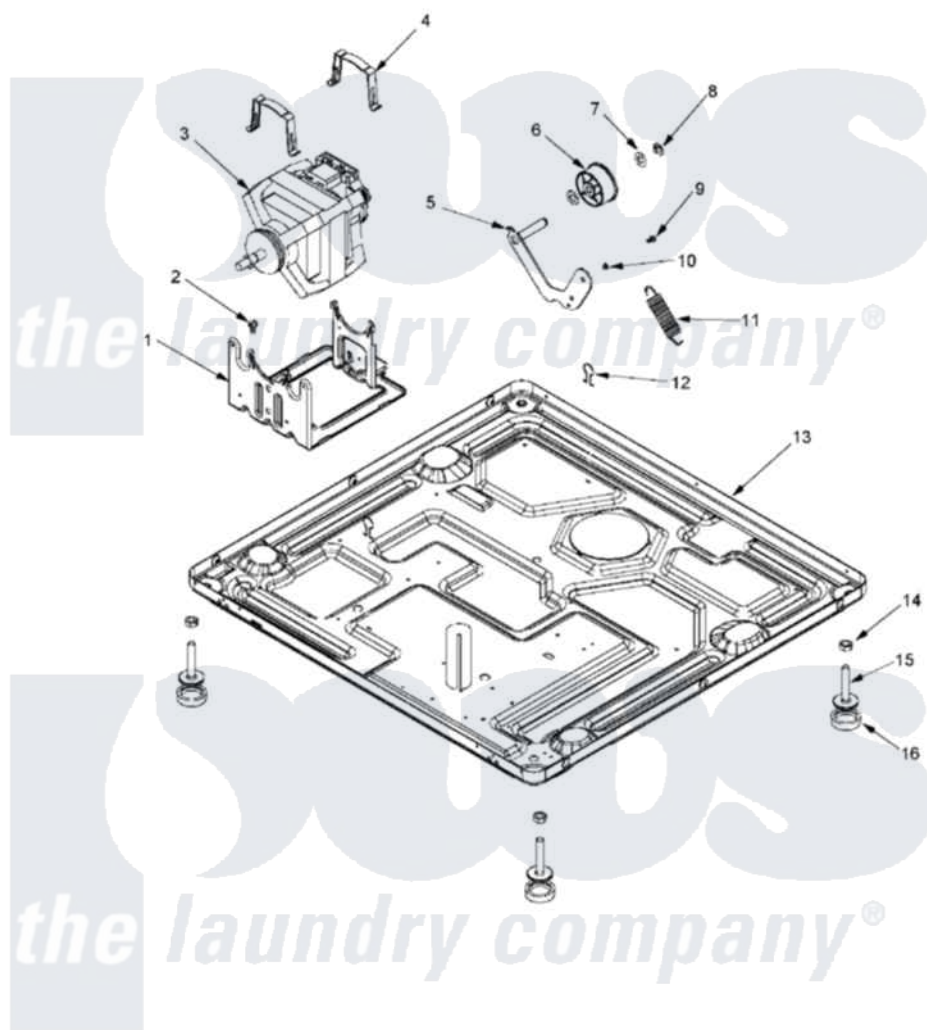

Maytag MLE23PDHYW 09 - BASE

Maytag [Residential Maytag MLE23PDHYW Dryer Parts](#) Parts Diagram 09 - BASE
 Click on the part number to view part

Item	Original Part Number	Replaced By	Status	Part Description
001	33002817			Motor Support, Offset
002	Y313561			Screw----NA
003	33002795			Motor, Drive 60Hz
004	33002221	Y015825		Clip, Motor To Motor Support
005	33001840	6-3705180		Idler Arm
006	33001783	6-3700340		Bearing- I
007	Y312527			Washer, Idler Shaft
008	312958	354987		Ring, Retaining
009	Y014874			Screw, Idler Arm And Sleeve
010	33002218			Grommet, Idler Arm
011	33002460	33002459		Assembly, Spring And Plug
012	410490			Spring, Retainer Wire Harness
013	33002186	W10133285		Transformer 120V To 22.5vac
"	33002975			Base----NA
"	NLA		Not Available	BASE, (LWR)----NA
014	Y052740	62739		Nut, Lock