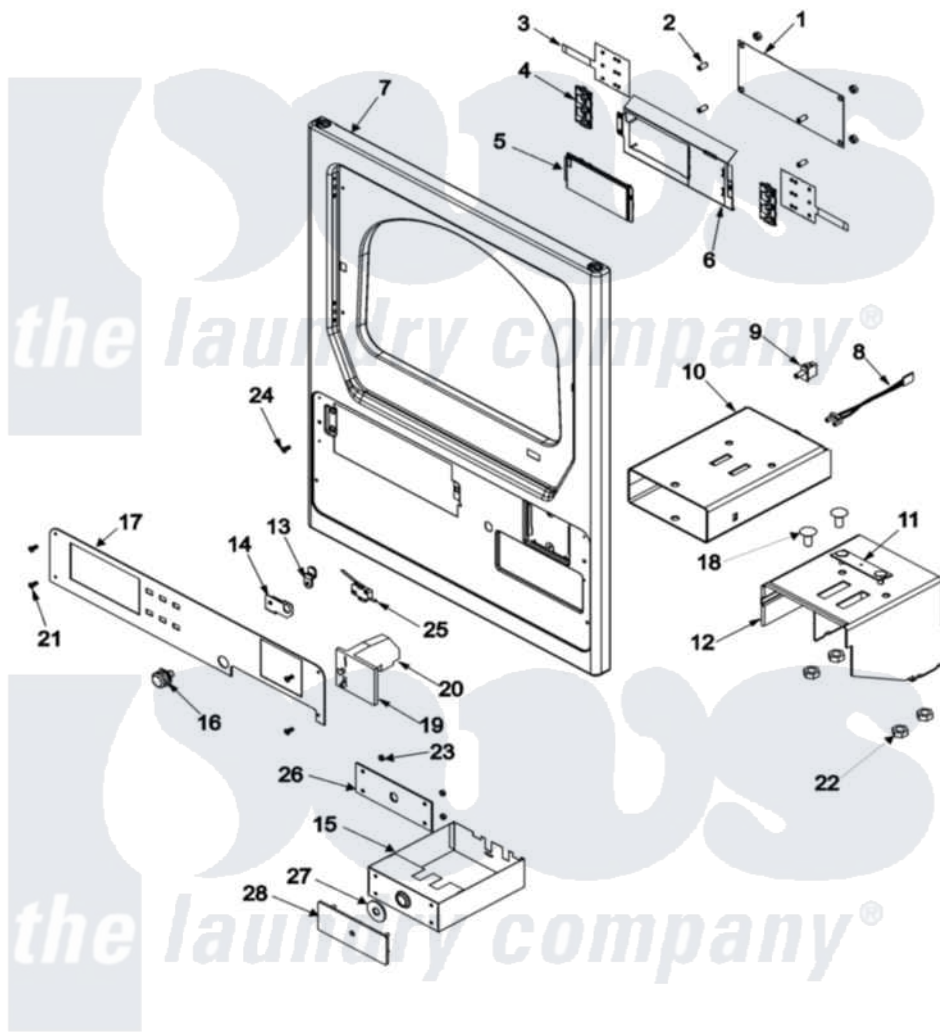

# Maytag MLE23PDHZW 01 - CONTROL PANEL

Maytag [Residential Maytag MLE23PDHZW Dryer Parts](#) Parts Diagram 01 - CONTROL PANEL  
 Click on the part number to view part

Item	Original Part Number	Replaced By	Status	Part Description
001	33002836	<a href="#">33003007</a>		Control Board
"	<a href="#">33003007</a>			Control Board
"	<a href="#">912077</a>			Locknut, Reader Harness
002	<a href="#">33001204</a>			Stand-Off, Ccontrol Board
003	33002152	<a href="#">W10133277</a>		Membrane Switch Assembly
004	33002863	<a href="#">W10131113</a>		Push Button
005	33002150	<a href="#">W10133268</a>		Cover, Display
006	<a href="#">33002155</a>			Plate, Control Mounting
007	<a href="#">33002978</a>			Panel, Front Straight -PD
008	<a href="#">22001965</a>			Optic Switch Assembly
"	<a href="#">314665</a>			Screw, Switch Assembly
009	33002117	<a href="#">208042</a>		Switch, Sensor
010	<a href="#">33002977</a>			Assembly, Coin Vault
011	22001810		Not Available	STRAP, MOUNTING
"	<a href="#">910181</a>			Lockwasher, Terminal Block
012	33002974		Not Available	BRACKET,VAULT - PRIME