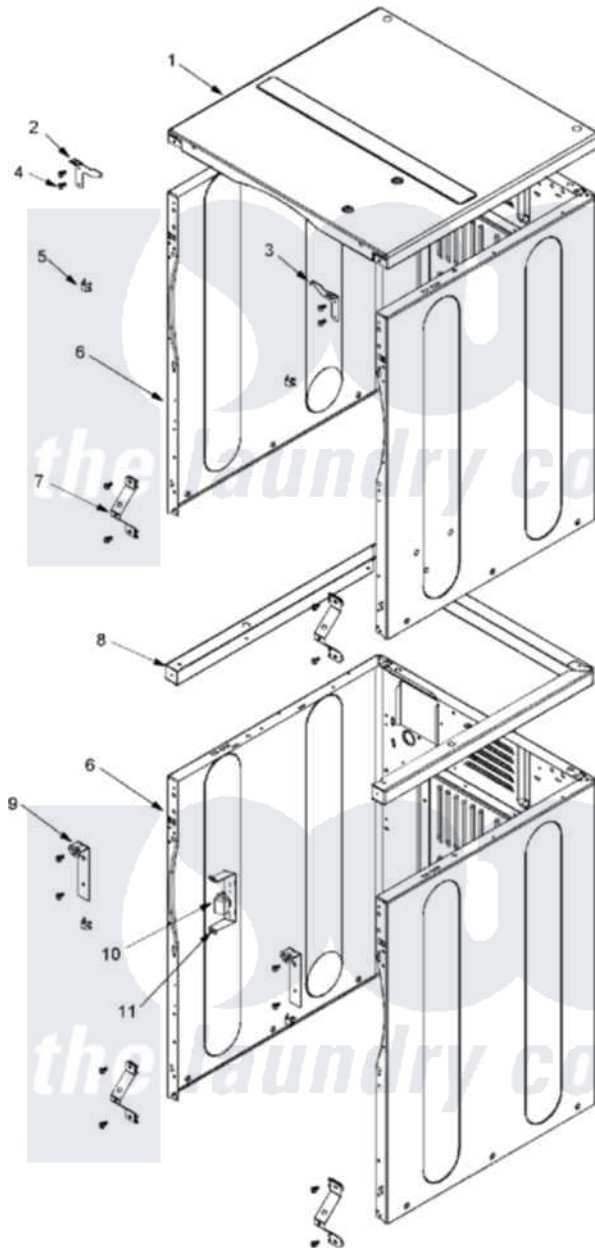

Maytag MLE23PDHZW 02 - CABINET FRONT

Maytag Residential Maytag MLE23PDHZW Dryer Parts Parts Diagram 02 - CABINET FRONT
 Click on the part number to view part

Item	Original Part Number	Replaced By	Status	Part Description
001	22001402	214354		Screw, Top Cover To Cabnt.
"	33002124			Cover, Top
002	33002818			Bracket, LH Upper Front Panel
003	33002819			Bracket, RH Upper Front Panel
004	22001995			Screw Note: Screw, Tumbler Front And Shroud
005	33001980			Fastener, Access Panel
006	NLA		Not Available	CABINET ASSY (WHT-AS PK)
007	22001995			Screw Note: Screw, Tumbler Front And Shroud
"	22002425			Bracket, "V"
008	22001402	214354		Screw, Top Cover To Cabnt.
"	33002820			Support Weld Assembly
009	22001995			Screw Note: Screw, Tumbler Front And Shroud
"	33002821	33002861		Bracket- L
010	22004151	W10133335		Relay, Motor

" Y251119

[3177991](#)

Screw

011

[314627](#)

Bracket, Relays

"

Y251119

[3177991](#)

Screw