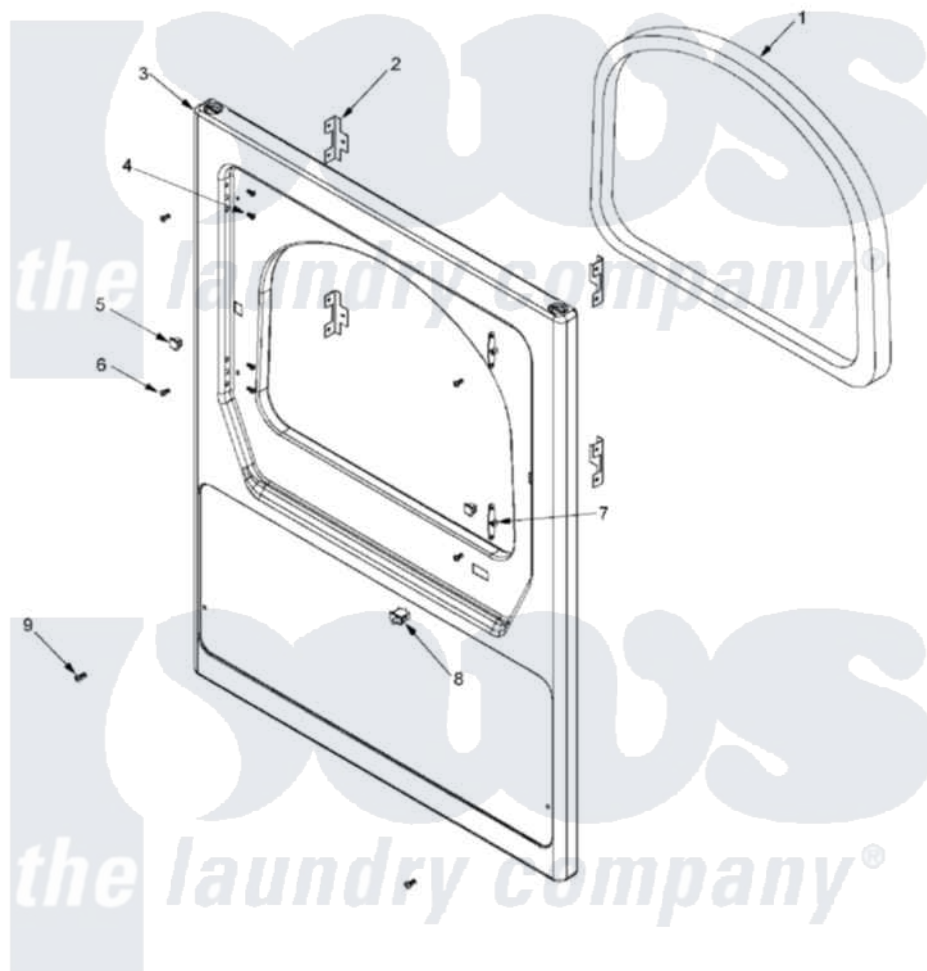

Maytag MLE23PDHZW 04 - FRONT PANEL

Maytag [Residential Maytag MLE23PDHZW Dryer Parts](#) Parts Diagram 04 - FRONT PANEL
 Click on the part number to view part

Item	Original Part Number	Replaced By	Status	Part Description
001	33001767			Seal, Shroud
002	33002025			Twin Speednut
003	33002825			Panel, Flat Front Lower
"	33002978			Panel, Front Straight -PD
004	22002062	98006631		Screw
005	Y304578	LA-1003		Door Catch Kit
006	33001486	98008544		Screw
007	33001175			Cover, Hinge Hole
008	33001509	W10169313		Switch-Dor
009	33002881			Screw, Security No.10-16 x 1/2