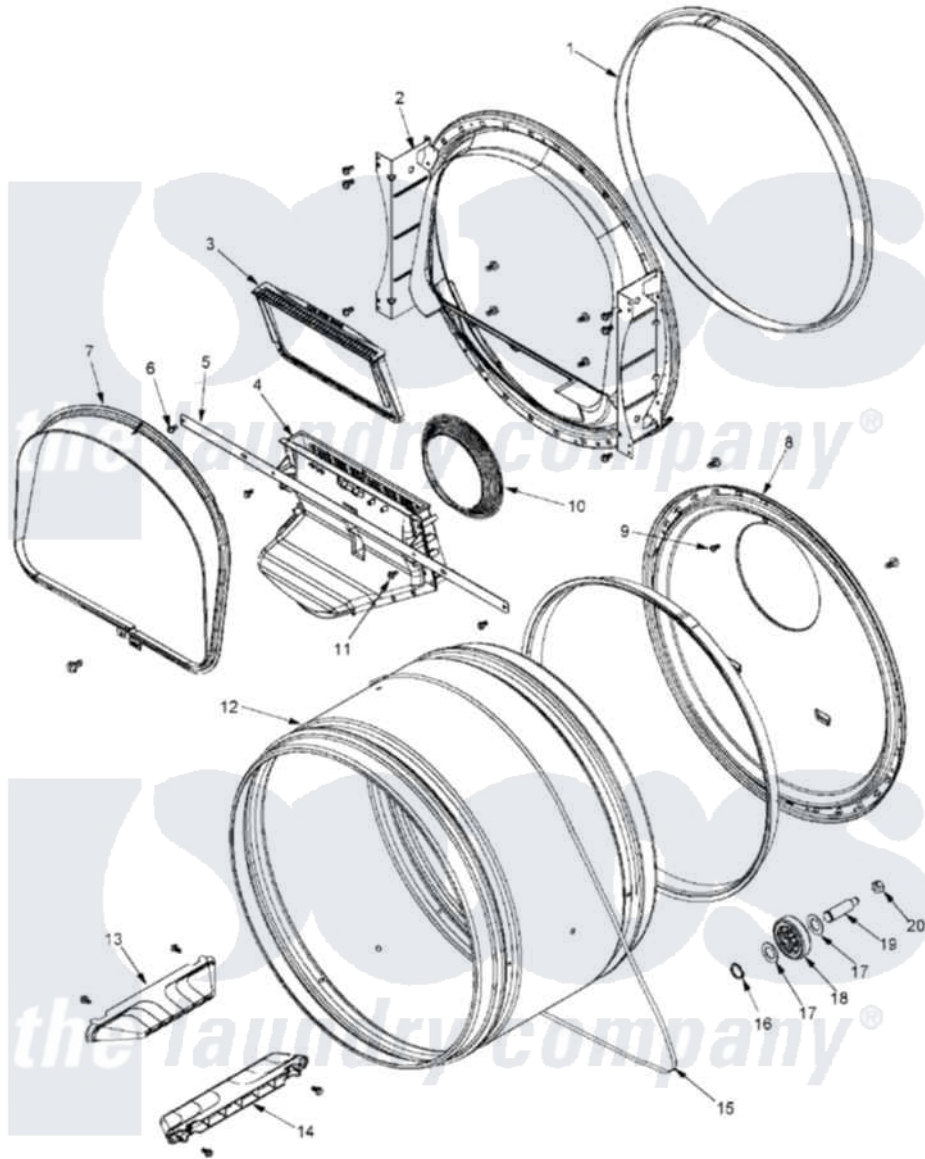

Maytag MLE23PDHZW 06 - TUMBLER

Maytag Residential Maytag MLE23PDHZW Dryer Parts Parts Diagram 06 - TUMBLER
 Click on the part number to view part

Item	Original Part Number	Replaced By	Status	Part Description
001	33001807			Seal, Tumbler
002	22001995			Screw Note: Screw, Tumbler Front And Shroud
"	33001802			Front, Tumbler
003	33001804	33002790		Lint Filter
004	22001995			Screw Note: Screw, Tumbler Front And Shroud
"	33001799			Outlet Duct Assembly Note: Outlet Duct Assembly
005	33002039			Brace, Tumbler Front
006	22001995			Screw Note: Screw, Tumbler Front And Shroud
007	22001995			Screw Note: Screw, Tumbler Front And Shroud
"	33002026			Extension, Tumbler Front
008	22001995			Screw Note: Screw, Tumbler Front And Shroud
"	33002779			Tumbler Back And Seal As-Pack

"	33003037		Tumbler Back And Seal
009	NLA	Not Available	SCREW---NA
010	33002560		Seal, Blower
011	33001768		Screw, Shroud Note: Screw, Shroud And Outlet Duct
012	33001794	33001889	Tumbler
013	33001756	33002032	Baffle
"	33001788	33002973	Screw, No.9-15 X 1.00 Hx WS
014	33001755		Baffle
"	33001788	33002973	Screw, No.9-15 X 1.00 Hx WS
015	33002535		V-Belt
016	410233	9703438	Ring-Retrn
017	312535		Washer, Vault Mounting Brk.
018	Y303373	12001541	Drum Roller/Washer Assembly--W
019	Y312948	6-3129480	Shaft- Tumbler
020	33001443		Nut, Hex