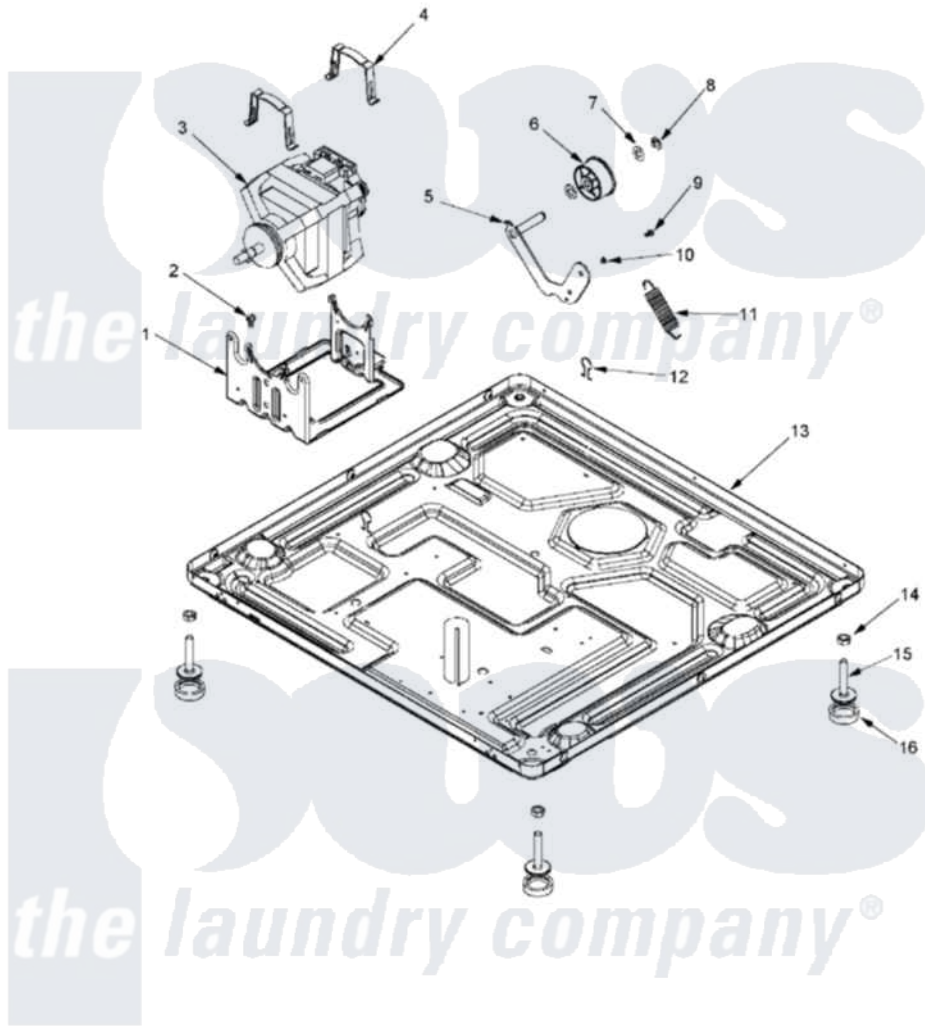

Maytag MLE23PDHZW 09 - BASE

Maytag [Residential Maytag MLE23PDHZW Dryer Parts](#) Parts Diagram 09 - BASE

[Click on the part number to view part](#)

Item	Original Part Number	Replaced By	Status	Part Description
001	33002817			Motor Support, Offset
002	Y313561			Screw----NA
003	33002795			Motor, Drive 60Hz
004	33002221	Y015825		Clip, Motor To Motor Support
005	33001840	6-3705180		Idler Arm
006	33001783	6-3700340		Bearing- I
007	Y312527			Washer, Idler Shaft
008	312958	354987		Ring, Retaining
009	Y014874			Screw, Idler Arm And Sleeve
010	33002218			Grommet, Idler Arm
011	33002460	33002459		Assembly, Spring And Plug
012	410490			Spring, Retainer Wire Harness
013	33002186	W10133285		Transformer 120V To 22.5vac
"	33002975			Base----NA
"	NLA		Not Available	BASE, (LWR)----NA
014	Y052740	62739		Nut, Lock