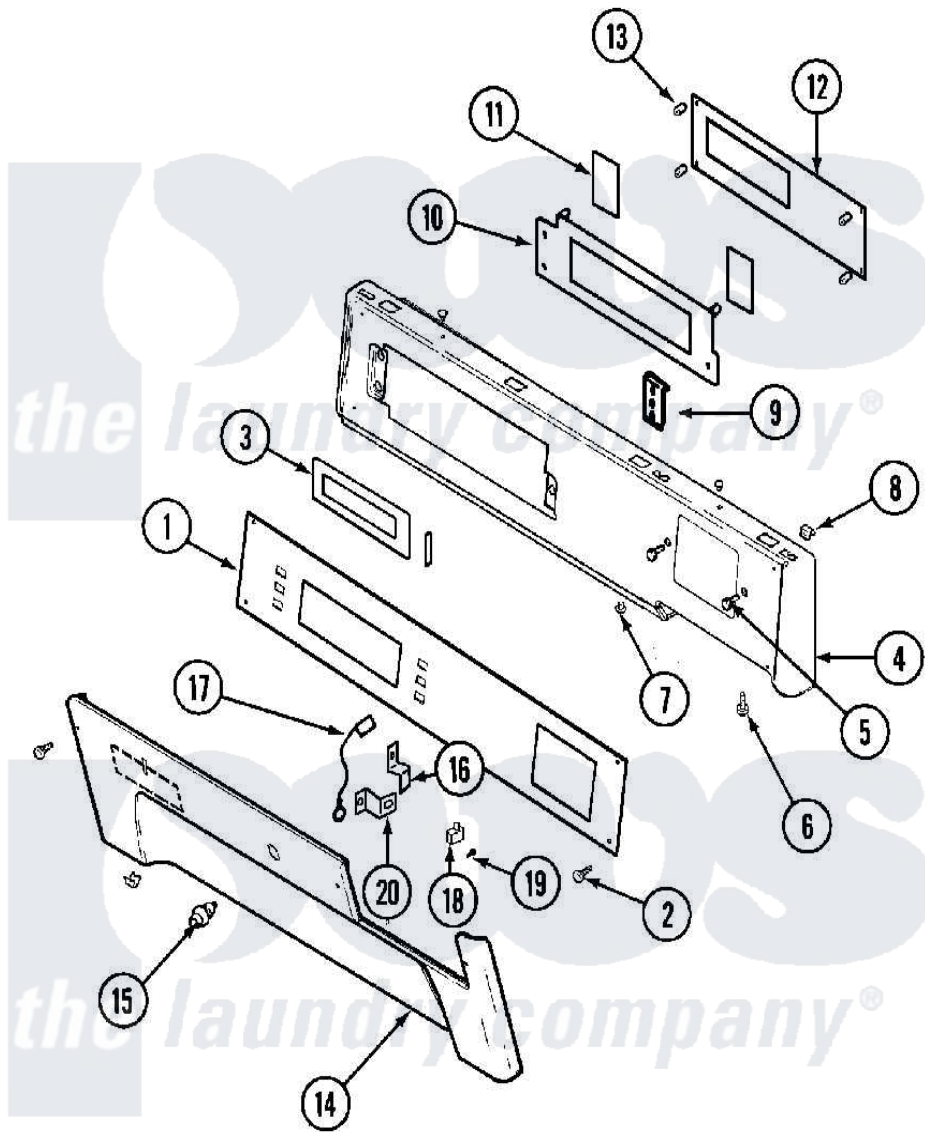

# Maytag MLE23PRAYW 01 - CONTROL PANEL (UPPER)

Maytag Residential Maytag MLE23PRAYW Dryer Parts Parts Diagram 01 - CONTROL PANEL (UPPER)  
 Click on the part number to view part

Item	Original Part Number	Replaced By	Status	Part Description
001	<a href="#">22001976</a>			Bezel
"	<a href="#">22002354</a>			Screw, Back Bracket
"	<a href="#">33002263</a>			Overlay, Control Panel
002	<a href="#">215506</a>			Screw, Control Panel Overlay
003	33002150	<a href="#">W10133268</a>		Cover, Display
004	<a href="#">33002003</a>			Fastener Clip, Control Panel
"	<a href="#">33002264</a>			Panel, Control
005	22002062	<a href="#">98006631</a>		Screw
"	910186	<a href="#">99002757</a>		Screw
006	<a href="#">215506</a>			Screw, Control Panel Overlay
007	33001132	<a href="#">33002342</a>		Plug, Sifht Hole
008	<a href="#">33001977</a>			Fastener, Control Panel
009	215517	<a href="#">W10131113</a>		Push Button
010	<a href="#">33002155</a>			Plate, Control Mounting
"	<a href="#">912077</a>			Locknut, Reader Harness
011	33002152	<a href="#">W10133277</a>		Membrane Switch Assembly