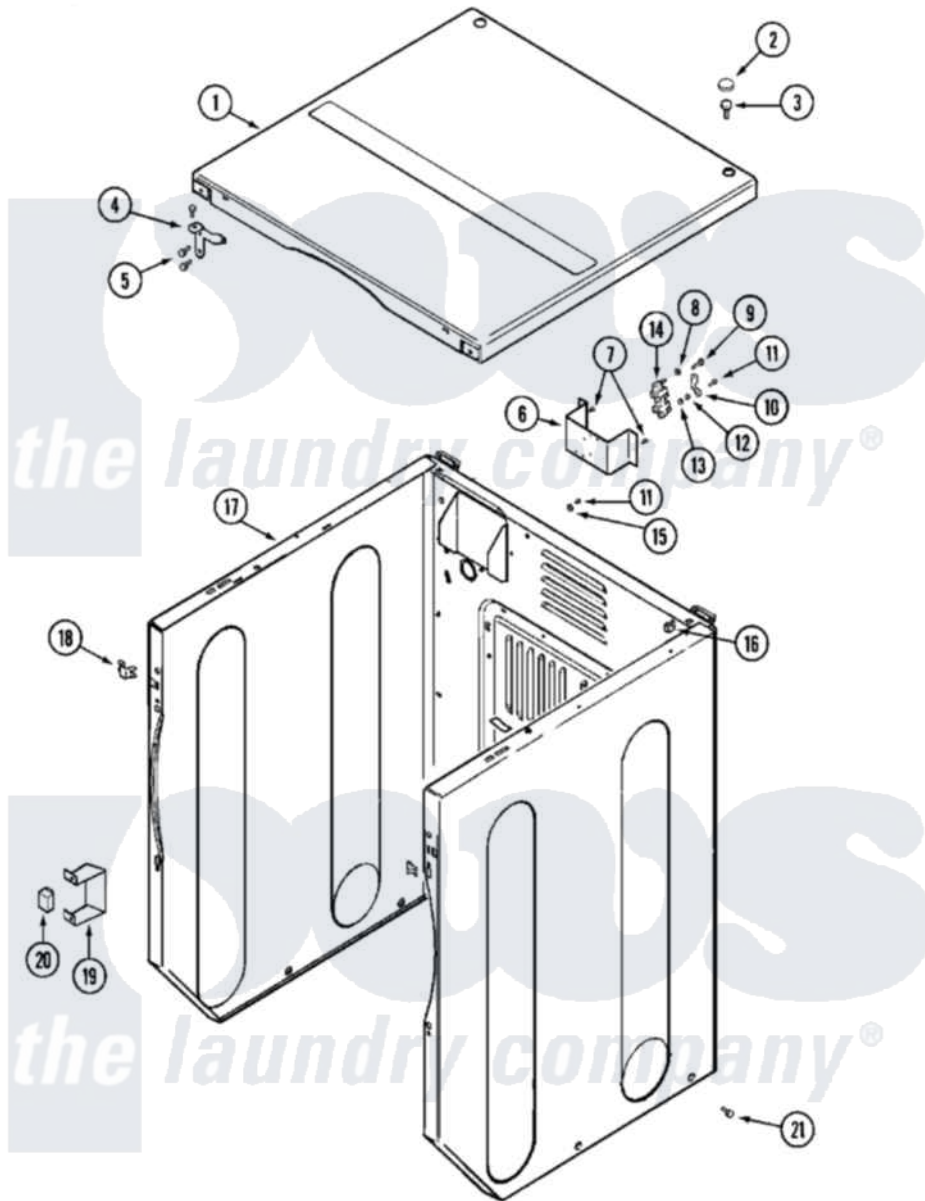

# Maytag MLE23PRAYW 02 - CABINET-FRONT (UPPER)

Maytag Residential Maytag MLE23PRAYW Dryer Parts Parts Diagram 02 - CABINET-FRONT (UPPER)  
 Click on the part number to view part

Item	Original Part Number	Replaced By	Status	Part Description
001	<a href="#">22001995</a>			Screw Note: Screw, Tumbler Front And Shroud
"	22001996	<a href="#">3370225</a>		Screw
"	33001995	<a href="#">33002124</a>		Cover, Top
"	33002062		Not Available	BACKUP, STRAIN RELIEF
"	<a href="#">Y314174</a>			Terminal Cover - Canada
002	<a href="#">33001997</a>			Plug, Hole
003	22001883	<a href="#">214354</a>		Screw, Top Cover To Cabnt.
004	<a href="#">33001998</a>			Bracket, Top Cover
"	<a href="#">33001999</a>			Bracket, Top Cover
005	<a href="#">22001995</a>			Screw Note: Screw, Tumbler Front And Shroud
006	NLA		Not Available	BRACKET, TERMINAL BLOCK---NA
007	<a href="#">22001995</a>			Screw Note: Screw, Tumbler Front And Shroud
008	<a href="#">Y311270</a>			Washer, Terminal Block
009	Y312209	<a href="#">W10001200</a>		Screw

010	<a href="#">Y312184</a>		Strap, Grounding
011	NLA	Not Available	SCREW, GROUND LUG
012	311484	<a href="#">112432</a>	Nut
013	<a href="#">311093</a>		Washer, Terminal Connection
014	<a href="#">33001244</a>		Block, Terminal
015	NLA	Not Available	WASHER, GROUND LUG
016	<a href="#">22001502</a>		Fastener, U-NUt
017	NLA	Not Available	CABINET ASSY (WHT-AS PK)
018	<a href="#">33001980</a>		Fastener, Access Panel
019	<a href="#">33002002</a>		Bracket, Switch
"	Y251119	<a href="#">3177991</a>	Screw
020	<a href="#">306398</a>		Relay, Heater
021	<a href="#">213007</a>		Xfor Cabinet See Cabinet, Back