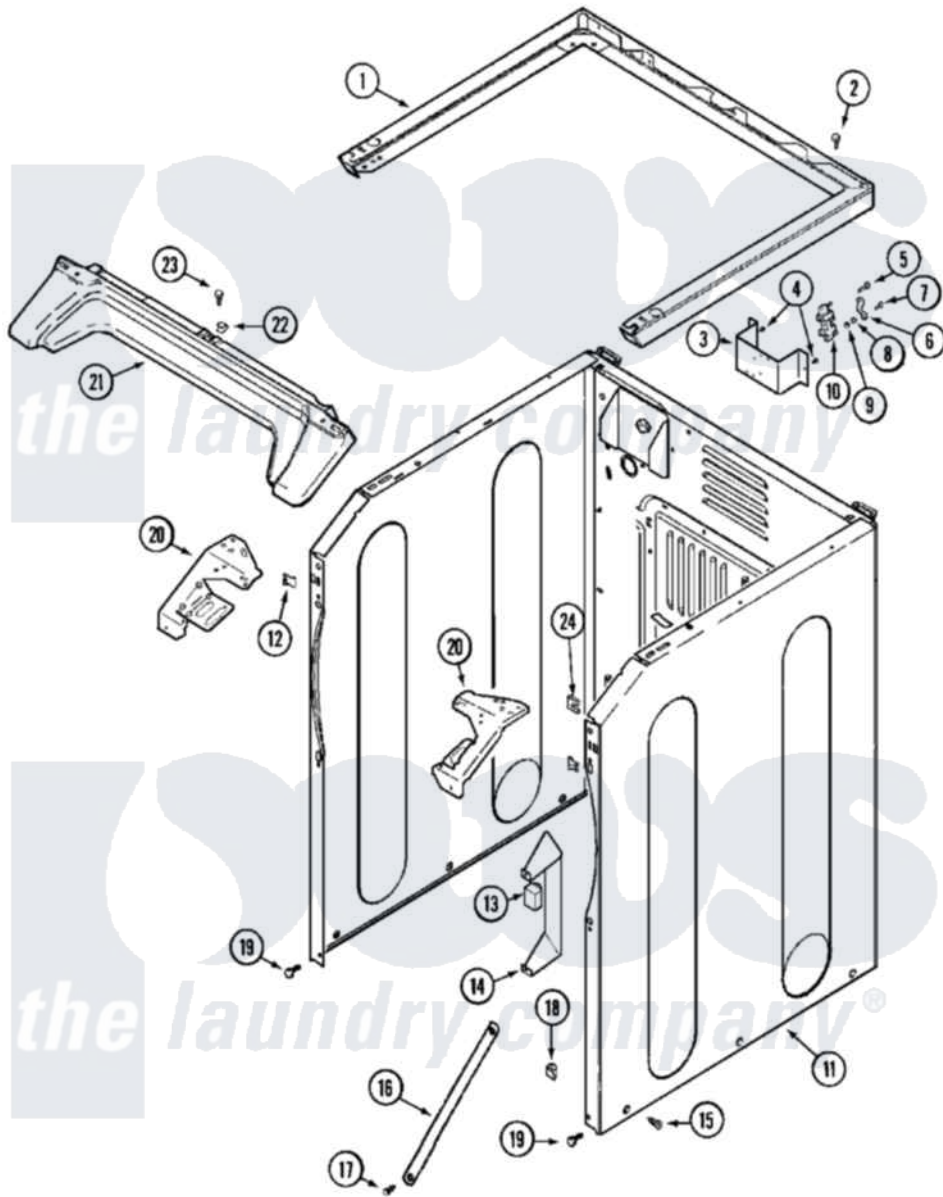

Maytag MLE23PRAYW 03 - CABINET-FRONT (LOWER)

Maytag Residential Maytag MLE23PRAYW Dryer Parts Parts Diagram 03 - CABINET-FRONT (LOWER)
 Click on the part number to view part

Item	Original Part Number	Replaced By	Status	Part Description
001	33002472	33002963		Support, Weld Assembly
002	22001883	214354		Screw, Top Cover To Cabnt.
003	315471	22003298		Retainer, Wire
"	NLA		Not Available	BRACKET, TERMINAL BLOCK---NA
004	22001995			Screw Note: Screw, Tumbler Front And Shroud
005	Y312209	W10001200		Screw
006	Y312184			Strap, Grounding
007	NLA		Not Available	SCREW, GROUND STRAP
008	311484	112432		Nut
009	311093			Washer, Terminal Connection
010	33001244			Block, Terminal
011	22001995			Screw Note: Screw, Tumbler Front And Shroud
"	22002381			V-Bracket
"	22002382			Fastener, V-Bracket

"	NLA		Not Available	CABINET ASSY (WHT-AS PK)
012	22002049			Clip Note: Clip, Front Panel
013	22001078	3177991		Screw
"	306398			Relay, Heater
014	314627			Bracket, Relays
015	213007			Xfor Cabinet See Cabinet, Back
016	22002259	22002767		Brace, Cross
017	22001995			Screw Note: Screw, Tumbler Front And Shroud
018	Y310376			Clip, Door Switch Harness
019	22001995			Screw Note: Screw, Tumbler Front And Shroud
020	33002473			Bracket, Corner
"	33002474			Bracket, Corner
021	33002011			Cover, Access
022	33002013			Fastener Clip, Access Cover
023	22001995			Screw Note: Screw, Tumbler Front And Shroud
024	213280	204439		Screw And Fstner Assembly
025	33002271			Wire Harness, Main
"	NLA		Not Available	WIRE HARNESS, MAIN (LWR)---NA
026	33001989			Retainer, Vault Switch