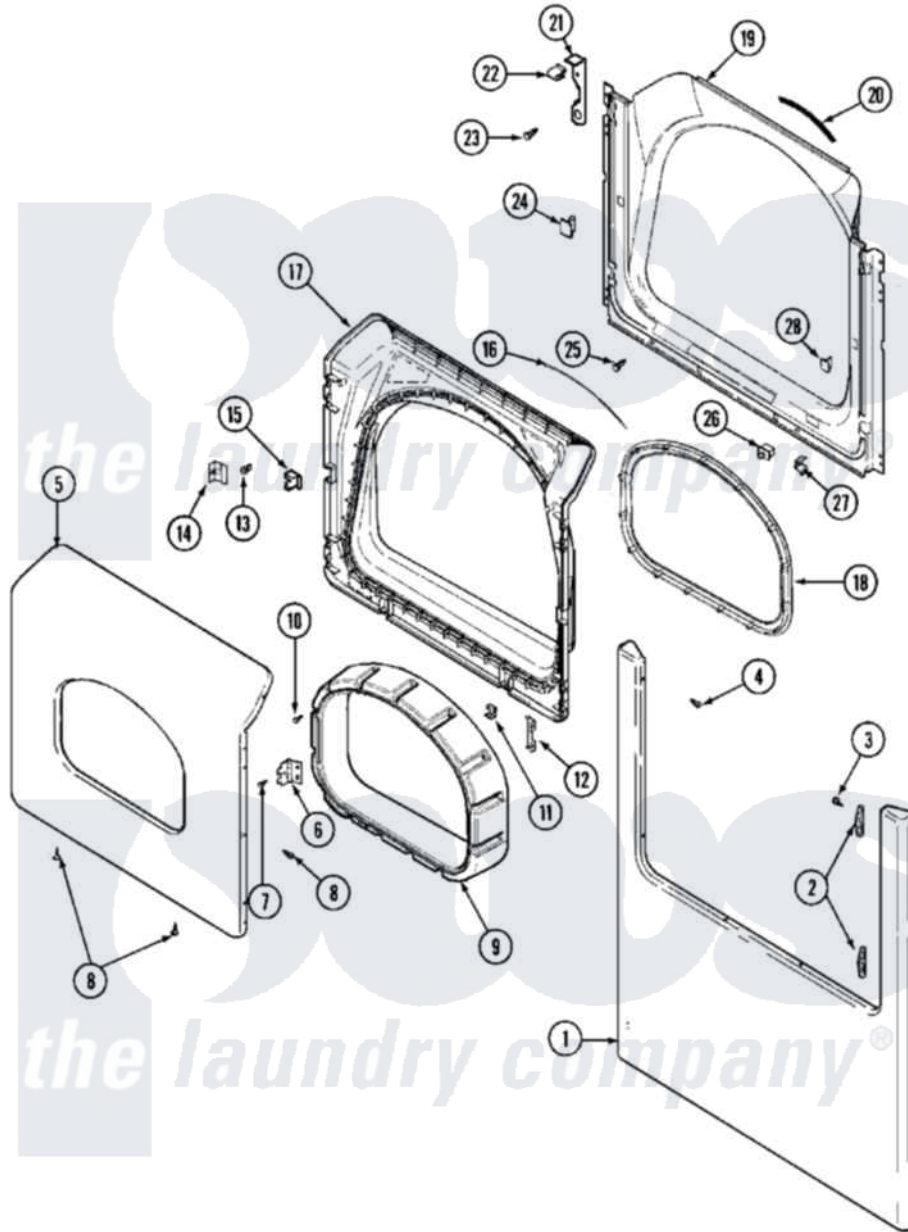

Maytag MLE23PRAYW 05 - DOOR (LOWER)

Maytag Residential Maytag MLE23PRAYW Dryer Parts Parts Diagram 05 - DOOR (LOWER)
 Click on the part number to view part

Item	Original Part Number	Replaced By	Status	Part Description
001	22002241	22002836		Panel, Front
002	33001764			Cover, Hinge Hole
003	33001846			Screw, Hinge Hole Cover
004	22002243			Screw, Front Panel And Hinge
005	33002673			Door, Outer
006	33001759			Hinge, Door
007	22002062	98006631		Screw
008	22002063			Screw No.8-18AB Wafer Head
009	33002018	33002780		Door Tunnel W` Handle
010	22002300	9740848		Screw, Mixing Valve Mounting
011	22002039			Clip, Door
012	22002038			Clip, Door
013	33001761			Strike, Door
014	33001793			Bracket, Strike
015	33001763			Plug, Inner Door
016	33002094			Seal, Door

017	33002949		Not Available	DOOR, INNER W/SEAL COMMERCIAL
018	33002022	33002607		Lens, Door
019	33001778			Shroud
020	33001767			Seal, Shroud
021	22002991			Kit, Access Cover Hook
022	33002037			Fastener, Access Cover Hook
023	22001995			Screw Note: Screw, Tumbler Front And Shroud
024	33001791	306436		Door Latch Kit--W
025	33001768			Screw, Shroud Note: Screw, Shroud And Outlet Duct
026	33001509	W10169313		Switch-Dor
027	33001760			Bracket, Hinge
028	Y304578	LA-1003		Door Catch Kit