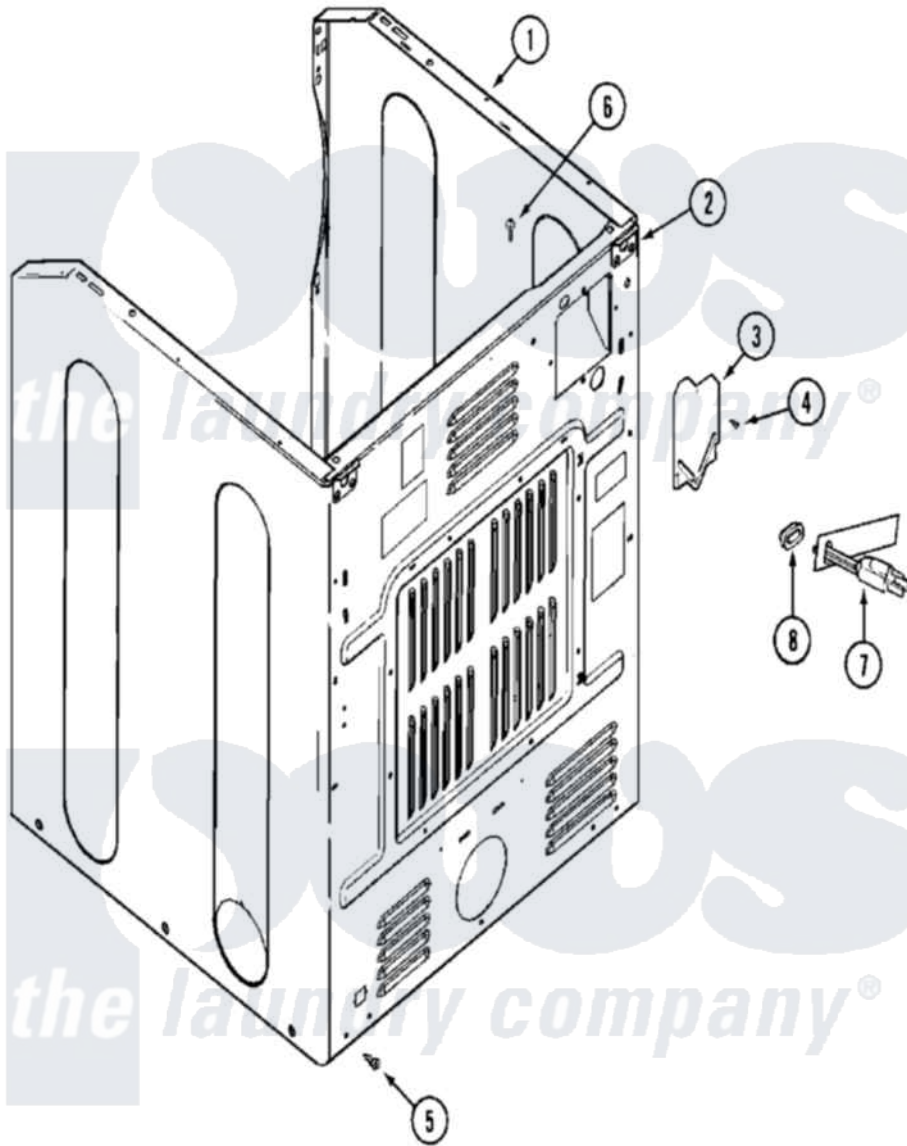

Maytag MLE23PRAYW 06 - CABINET-REAR

Maytag Residential Maytag MLE23PRAYW Dryer Parts Parts Diagram 06 - CABINET-REAR
 Click on the part number to view part

Item	Original Part Number	Replaced By	Status	Part Description
001	215950			(UPPER CABINET)
"	22001995			Screw Note: Screw, Tumbler Front And Shroud
"	22002381			V-Bracket
"	22002382			Fastener, V-Bracket
"	33002626			Cabinet, Assembly
"	NLA		Not Available	PLUG, HOLE
"	Y310376			Clip, Door Switch Harness
002	22001995			Screw Note: Screw, Tumbler Front And Shroud
"	22003367	22004095		Hinge, Plastic
003	33001244			Block, Terminal
"	33001795			Cover, Terminal Block
004	22001995			Screw Note: Screw, Tumbler Front And Shroud
005	22001995			Screw Note: Screw, Tumbler Front And Shroud
006	210186	3370225		Screw