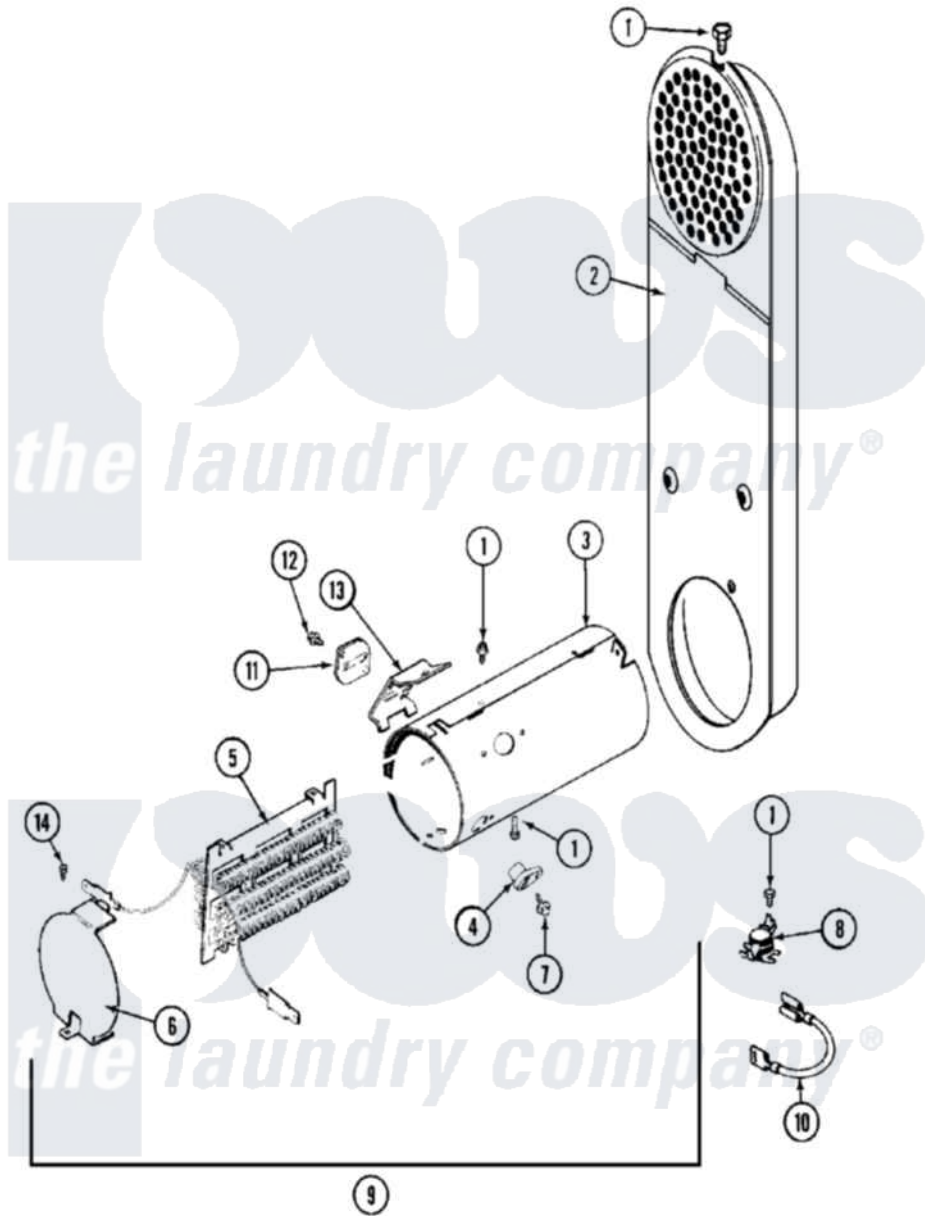

Maytag MLE23PRAYW 08 - HEATER

Maytag [Residential Maytag MLE23PRAYW Dryer Parts](#) Parts Diagram 08 - HEATER
 Click on the part number to view part

Item	Original Part Number	Replaced By	Status	Part Description
001	211294	90767		Screw, 8A X 3/8 HeX Washer Head Tapping
002	33001803	33003038		Assembly, Inlet Duct-Elec
003	314995			Enclosure, Heater
004	314998			Insulator, Terminal
005	307185	308614		Heater Sub-Assembly
006	314999			Shield, Radiant
007	NLA		Not Available	SCREW
008	303396			Thermostat, Hi-Limit
009	307179			Heater Assembly
010	Y307173			Wire, Jumper
011	307473			Fuse, Thermal
012	NLA		Not Available	SCREW
013	315346			Bracket, Thermal Fuse
014	22001996	3370225		Screw
015	Y308590	W10116795		Heater