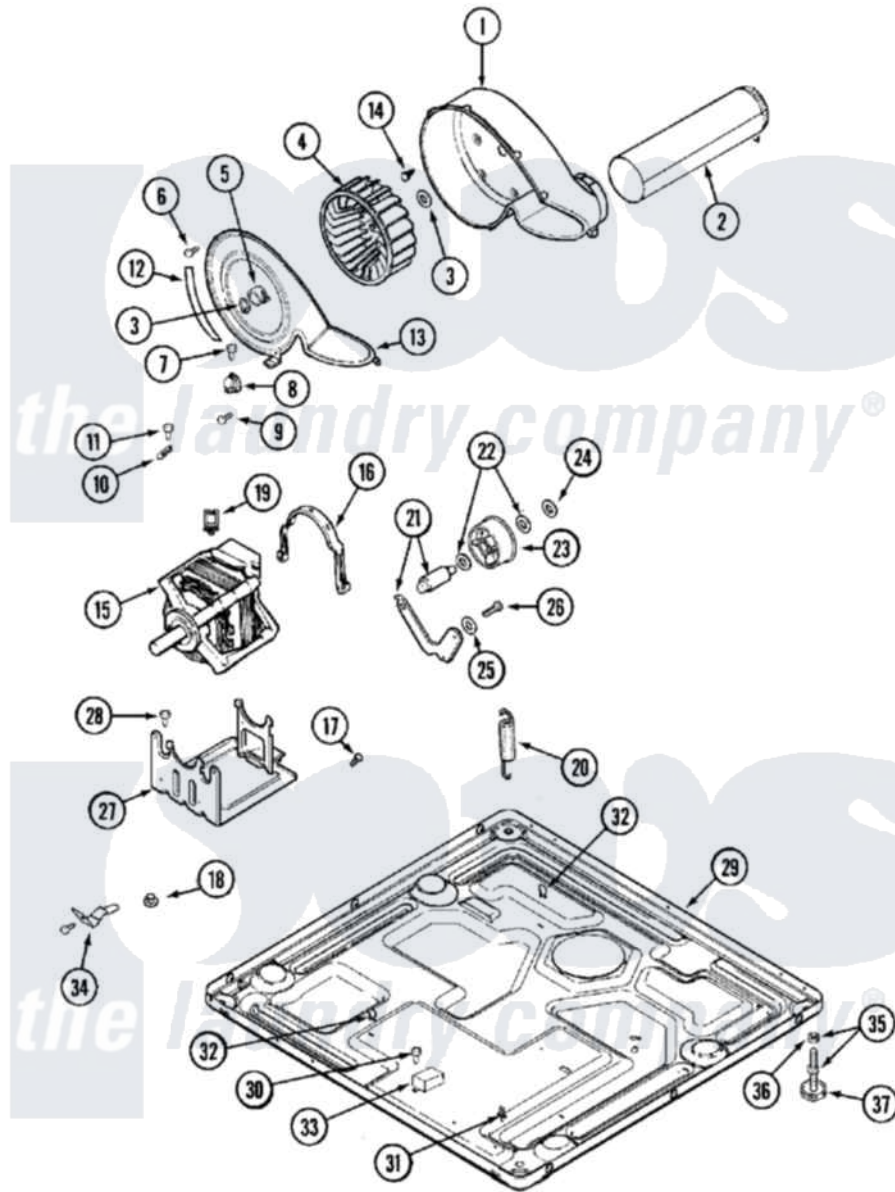

Maytag MLE23PRAYW 09 - MOTOR DRIVE

Maytag [Residential Maytag MLE23PRAYW Dryer Parts](#) Parts Diagram 09 - MOTOR DRIVE
 Click on the part number to view part

Item	Original Part Number	Replaced By	Status	Part Description
001	33001789			Housing, Blower
002	22001995			Screw Note: Screw, Tumbler Front And Shroud
"	33001800			Duct Assembly, Exhaust
003	410233	9703438		Ring-Retrn
004	33001790			Wheel, Blower
"	33002797			Wheel, Blower
005	312967			Clamp, Blower Housing
006	33001855	33002917		Screw, No.10-16
007	Y313561			Screw----NA
008	303392			Thermostat, Cycling
"	33303391			Thermostat, Cycling
009	22001996	3370225		Screw
010	33001762			Fuse, Thermal
011	NLA		Not Available	SCREW, THERMAL CUT-OFF
012	33002560			Seal, Blower
013	33001796	33002711		Cover, Blower Housing