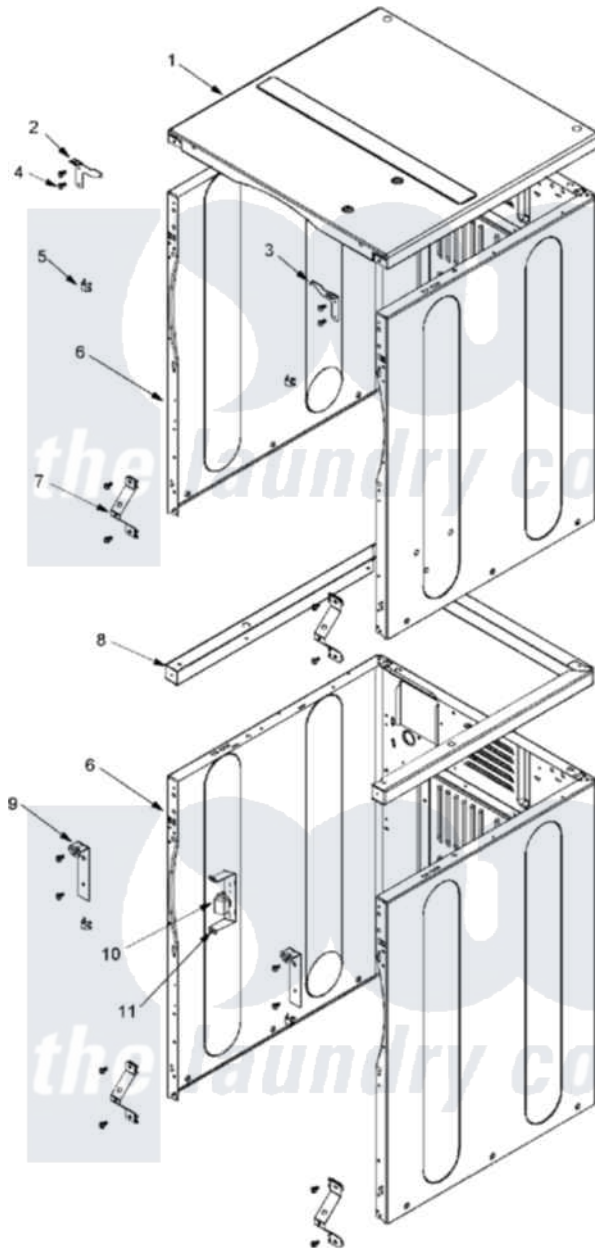

# Maytag MLE23PRFYW 02 - CABINET FRONT

Maytag Residential Maytag MLE23PRFYW Dryer Parts Parts Diagram 02 - CABINET FRONT  
 Click on the part number to view part

Item	Original Part Number	Replaced By	Status	Part Description
001	22001402	<a href="#">214354</a>		Screw, Top Cover To Cabnt.
"	<a href="#">33002124</a>			Cover, Top
002	<a href="#">33002818</a>			Bracket, LH Upper Front Panel
003	<a href="#">33002819</a>			Bracket, RH Upper Front Panel
004	<a href="#">22001995</a>			Screw Note: Screw, Tumbler Front And Shroud
005	<a href="#">33001980</a>			Fastener, Access Panel
006	NLA		Not Available	CABINET ASSY (WHT-AS PK)
007	<a href="#">22001995</a>			Screw Note: Screw, Tumbler Front And Shroud
"	<a href="#">22002425</a>			Bracket, "V"
008	22001402	<a href="#">214354</a>		Screw, Top Cover To Cabnt.
"	<a href="#">33002820</a>			Support Weld Assembly
009	<a href="#">22001995</a>			Screw Note: Screw, Tumbler Front And Shroud
"	33002821	<a href="#">33002861</a>		Bracket- L
010	22004151	<a href="#">W10133335</a>		Relay, Motor

"	<a href="#">306398</a>		Relay, Heater
"	Y251119	<a href="#">3177991</a>	Screw
011	22001078	<a href="#">3177991</a>	Screw
"	<a href="#">22001995</a>		Screw Note: Screw, Tumbler Front And Shroud
"	<a href="#">314627</a>		Bracket, Relays
"	NLA	Not Available	BRACKET, RELAY