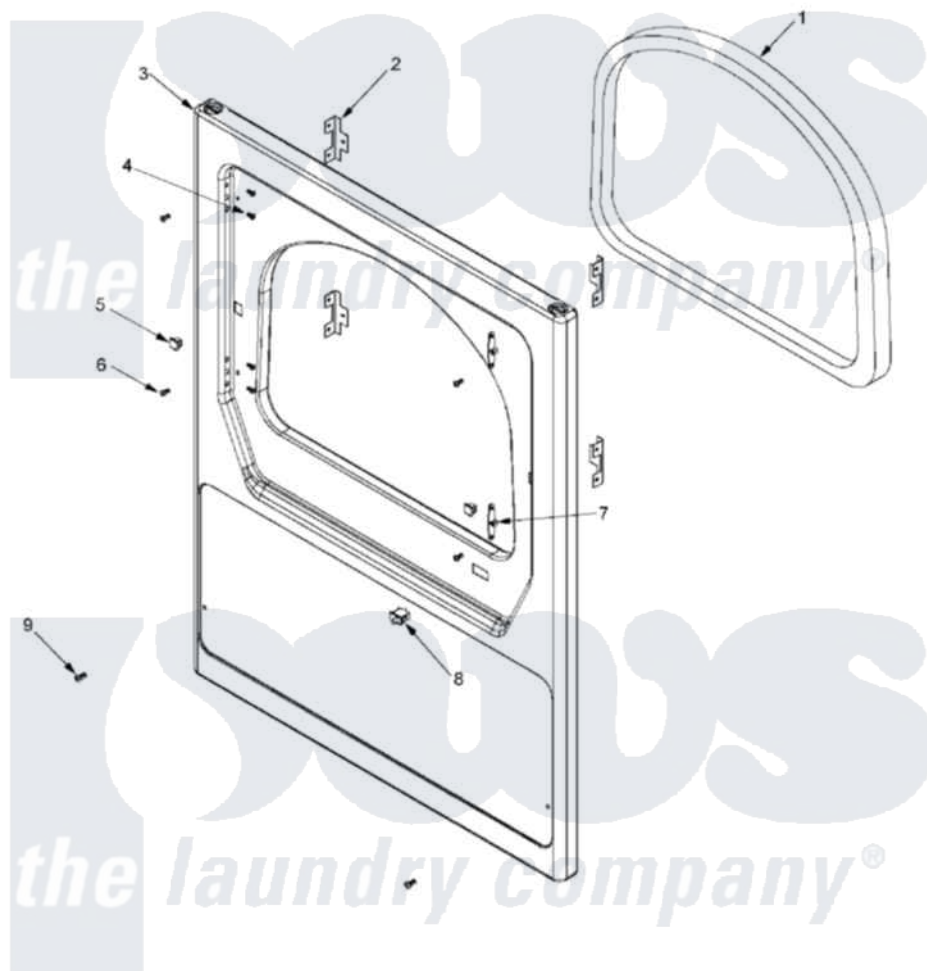

# Maytag MLE23PRFYW 04 - FRONT PANEL

Maytag [Residential Maytag MLE23PRFYW Dryer Parts](#) Parts Diagram 04 - FRONT PANEL  
 Click on the part number to view part

Item	Original Part Number	Replaced By	Status	Part Description
001	<a href="#">33001767</a>			Seal, Shroud
002	<a href="#">33002025</a>			Twin Speednut
003	<a href="#">33002822</a>			Panel, Pr Flat Front
"	<a href="#">33002825</a>			Panel, Flat Front Lower
004	22002062	<a href="#">98006631</a>		Screw
005	Y304578	<a href="#">LA-1003</a>		Door Catch Kit
006	33001486	<a href="#">98008544</a>		Screw
007	<a href="#">33001175</a>			Cover, Hinge Hole
008	33001509	<a href="#">W10169313</a>		Switch-Dor
009	<a href="#">33002881</a>			Screw, Security No.10-16 x 1/2