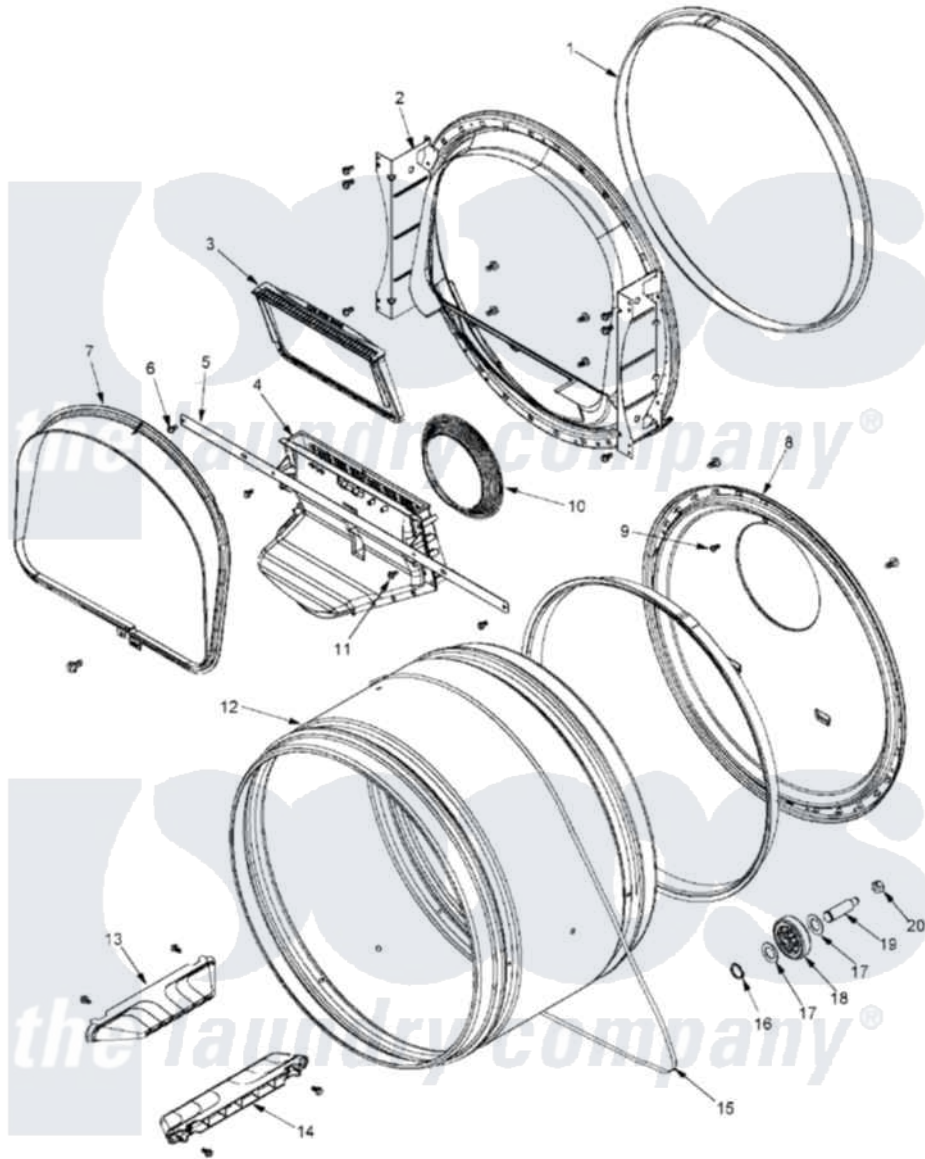

# Maytag MLE23PRFYW 06 - TUMBLER

Maytag [Residential Maytag MLE23PRFYW Dryer Parts](#) Parts Diagram 06 - TUMBLER  
 Click on the part number to view part

Item	Original Part Number	Replaced By	Status	Part Description
001	<a href="#">33001807</a>			Seal, Tumbler
002	<a href="#">22001995</a>			Screw Note: Screw, Tumbler Front And Shroud
"	<a href="#">33001802</a>			Front, Tumbler
003	<a href="#">33002790</a>			Lint Filter
004	<a href="#">22001995</a>			Screw Note: Screw, Tumbler Front And Shroud
"	<a href="#">33001799</a>			Outlet Duct Assembly Note: Outlet Duct Assembly
005	<a href="#">33002039</a>			Brace, Tumbler Front
006	<a href="#">22001995</a>			Screw Note: Screw, Tumbler Front And Shroud
007	<a href="#">22001995</a>			Screw Note: Screw, Tumbler Front And Shroud
"	<a href="#">33002026</a>			Extension, Tumbler Front
008	<a href="#">22001995</a>			Screw Note: Screw, Tumbler Front And Shroud
"	<a href="#">33002779</a>			Tumbler Back And Seal As-Pack

"	<a href="#">33003037</a>		Tumbler Back And Seal
009	NLA	Not Available	SCREW---NA
010	<a href="#">33002560</a>		Seal, Blower
011	<a href="#">33001768</a>		Screw, Shroud Note: Screw, Shroud And Outlet Duct
012	33001794	<a href="#">33001889</a>	Tumbler
013	33001756	<a href="#">33002032</a>	Baffle
"	33001788	<a href="#">33002973</a>	Screw, No.9-15 X 1.00 Hx WS
014	<a href="#">33001755</a>		Baffle
"	33001788	<a href="#">33002973</a>	Screw, No.9-15 X 1.00 Hx WS
015	<a href="#">33002535</a>		V-Belt
016	410233	<a href="#">9703438</a>	Ring-Retrn
017	<a href="#">312535</a>		Washer, Vault Mounting Brk.
018	Y303373	<a href="#">12001541</a>	Drum Roller/Washer Assembly--W
019	Y312948	<a href="#">6-3129480</a>	Shaft- Tumbler
020	<a href="#">33001443</a>		Nut, Hex