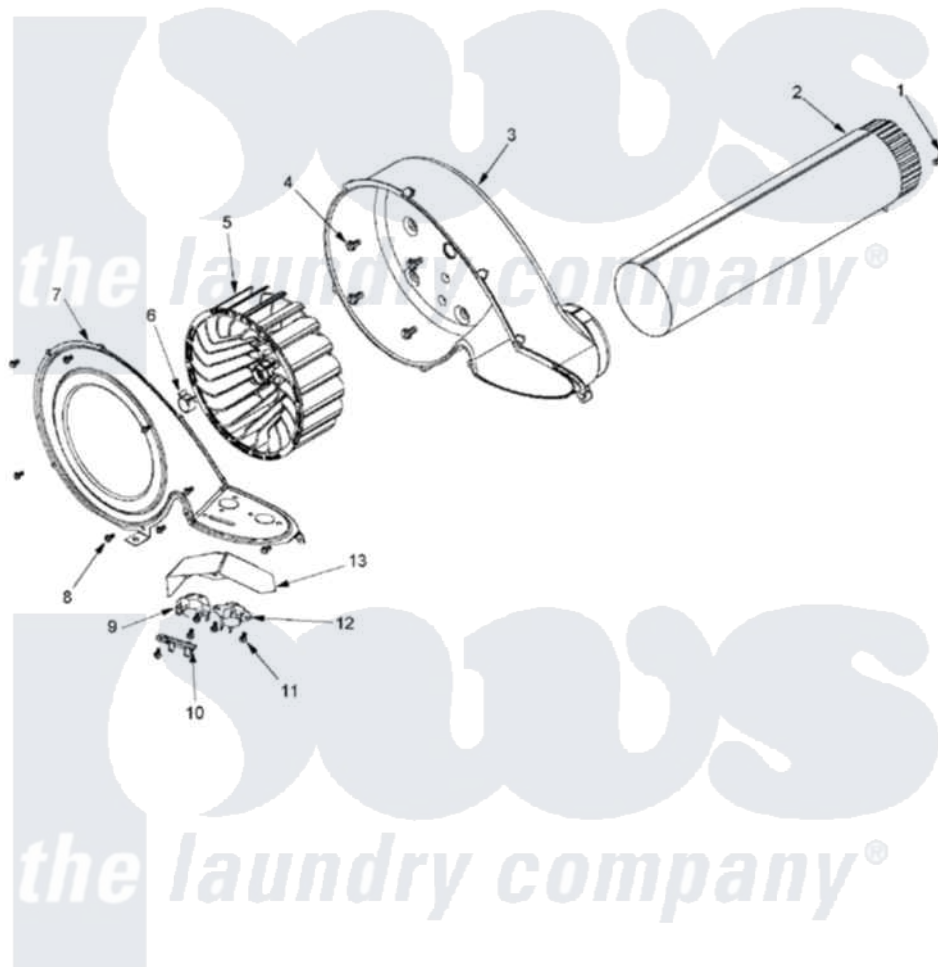

Maytag MLE23PRFYW 08 - BLOWER

Maytag Residential Maytag MLE23PRFYW Dryer Parts Parts Diagram 08 - BLOWER

[Click on the part number to view part](#)

Item	Original Part Number	Replaced By	Status	Part Description
001	22001995			Screw Note: Screw, Tumbler Front And Shroud
002	33001799			Outlet Duct Assembly Note: Outlet Duct Assembly
003	33001789			Housing, Blower
004	Y310632	1163839		Screw
005	33002797			Wheel, Blower
006	312967			Clamp, Blower Housing
007	33002711			Cover, Blower Housing
008	33001855	33002917		Screw, No.10-16
009	303392			Thermostat, Cycling
010	33001762			Fuse, Thermal
011	22002925	3370225		Screw
012	33303391			Thermostat, Cycling
013	33001837			Cover, Thermostat