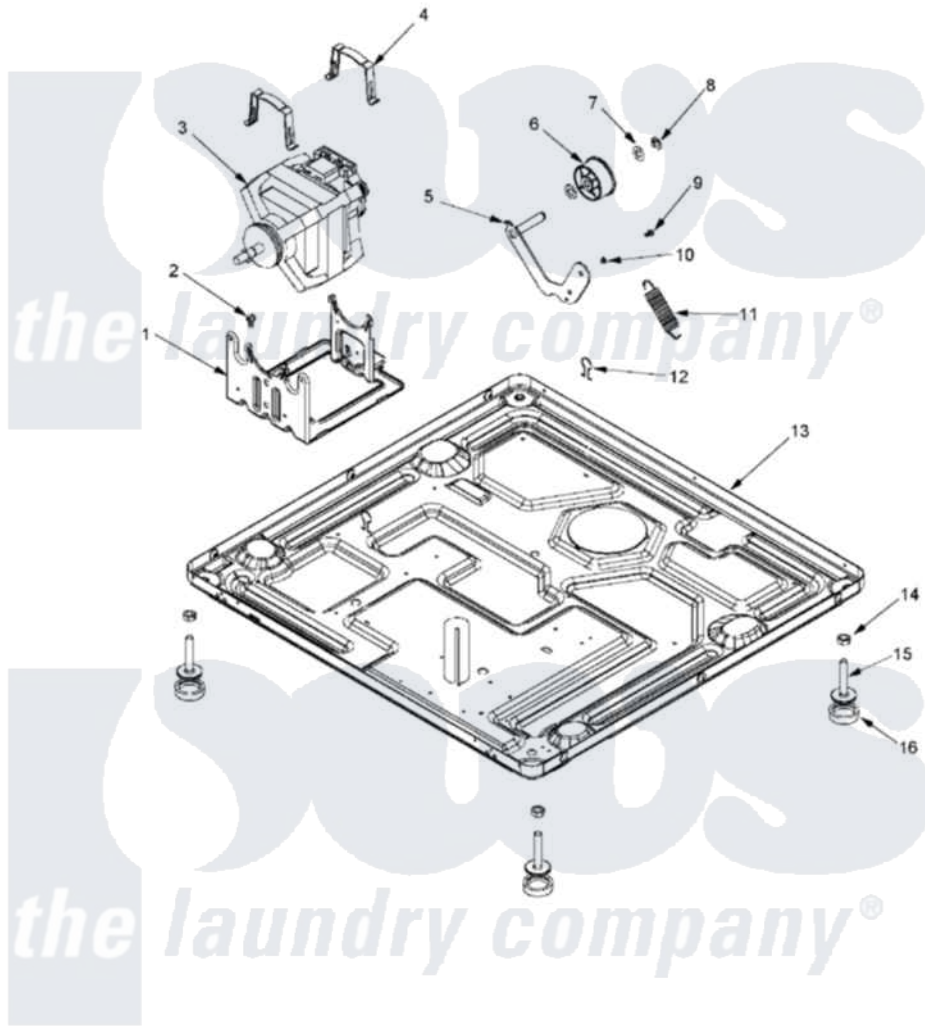

Maytag MLE23PRFYW 09 - BASE

Maytag [Residential Maytag MLE23PRFYW Dryer Parts](#) Parts Diagram 09 - BASE

[Click on the part number to view part](#)

Item	Original Part Number	Replaced By	Status	Part Description
001	33002817			Motor Support, Offset
002	Y313561			Screw----NA
003	33002795			Motor, Drive 60Hz
004	33002221	Y015825		Clip, Motor To Motor Support
005	33001840	6-3705180		Idler Arm
006	33001783	6-3700340		Bearing- I
007	Y312527			Washer, Idler Shaft
008	312958	354987		Ring, Retaining
009	Y014874			Screw, Idler Arm And Sleeve
010	33002218			Grommet, Idler Arm
011	33002460	33002459		Assembly, Spring And Plug
012	410490			Spring, Retainer Wire Harness
013	33002186	W10133285		Transformer 120V To 22.5vac
"	33002816			Base
"	NLA		Not Available	BASE, (LWR)----NA
014	Y052740	62739		Nut, Lock