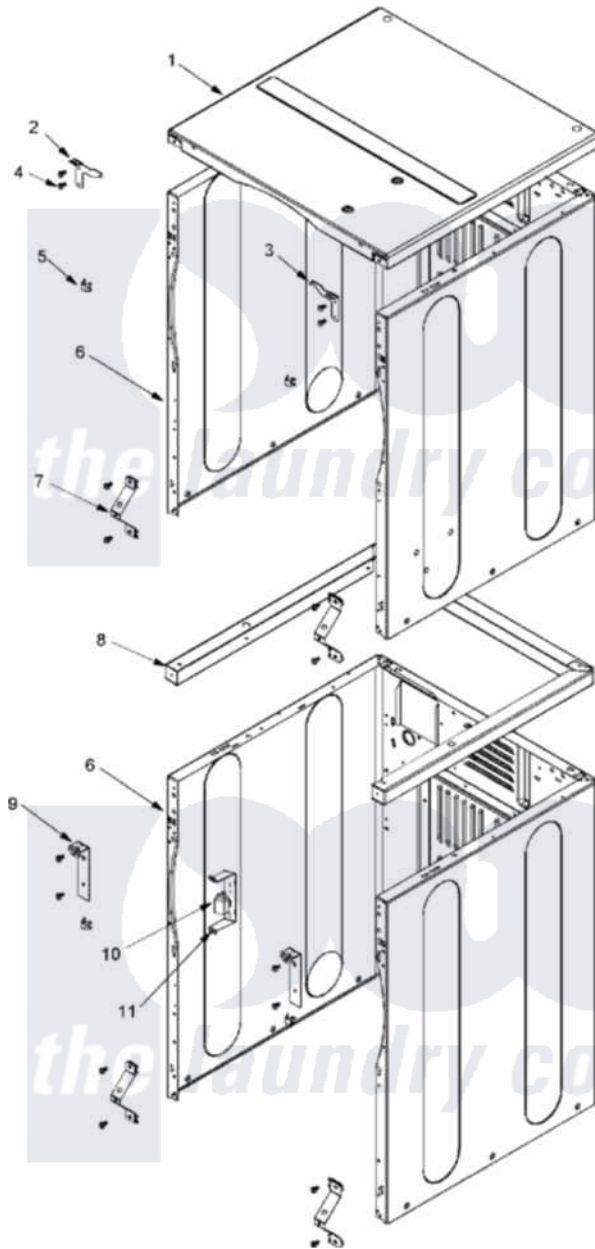

Maytag MLE23PRFZW 02 - CABINET FRONT

Maytag Residential Maytag MLE23PRFZW Dryer Parts Parts Diagram 02 - CABINET FRONT
 Click on the part number to view part

Item	Original Part Number	Replaced By	Status	Part Description
001	22001402	214354		Screw, Top Cover To Cabnt.
"	33002124			Cover, Top
002	33002818			Bracket, LH Upper Front Panel
003	33002819			Bracket, RH Upper Front Panel
004	22001995			Screw Note: Screw, Tumbler Front And Shroud
005	33001980			Fastener, Access Panel
006	NLA		Not Available	CABINET ASSY (WHT-AS PK)
007	22001995			Screw Note: Screw, Tumbler Front And Shroud
"	22002425			Bracket, "V"
008	22001402	214354		Screw, Top Cover To Cabnt.
"	33002820			Support Weld Assembly
009	22001995			Screw Note: Screw, Tumbler Front And Shroud
"	33002821	33002861		Bracket- L
010	22004151	W10133335		Relay, Motor

"	306398		Relay, Heater
"	Y251119	3177991	Screw
011	22001078	3177991	Screw
"	22001995		Screw Note: Screw, Tumbler Front And Shroud
"	314627		Bracket, Relays
"	NLA	Not Available	BRACKET, RELAY