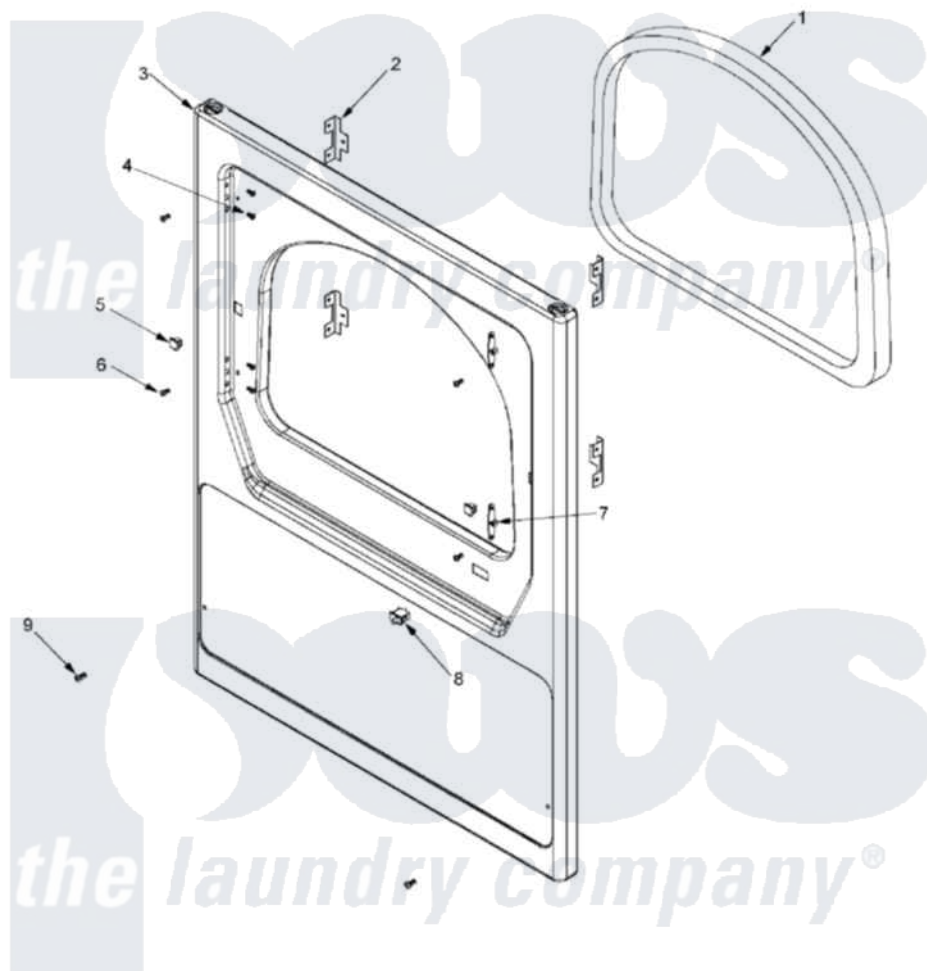

Maytag MLE23PRFZW 04 - FRONT PANEL

Maytag [Residential Maytag MLE23PRFZW Dryer Parts](#) Parts Diagram 04 - FRONT PANEL
 Click on the part number to view part

Item	Original Part Number	Replaced By	Status	Part Description
001	33001767			Seal, Shroud
002	33002025			Twin Speednut
003	33002822			Panel, Pr Flat Front
"	33002825			Panel, Flat Front Lower
004	22002062	98006631		Screw
005	Y304578	LA-1003		Door Catch Kit
006	33001486	98008544		Screw
007	33001175			Cover, Hinge Hole
008	33001509	W10169313		Switch-Dor
009	33002881			Screw, Security No.10-16 x 1/2