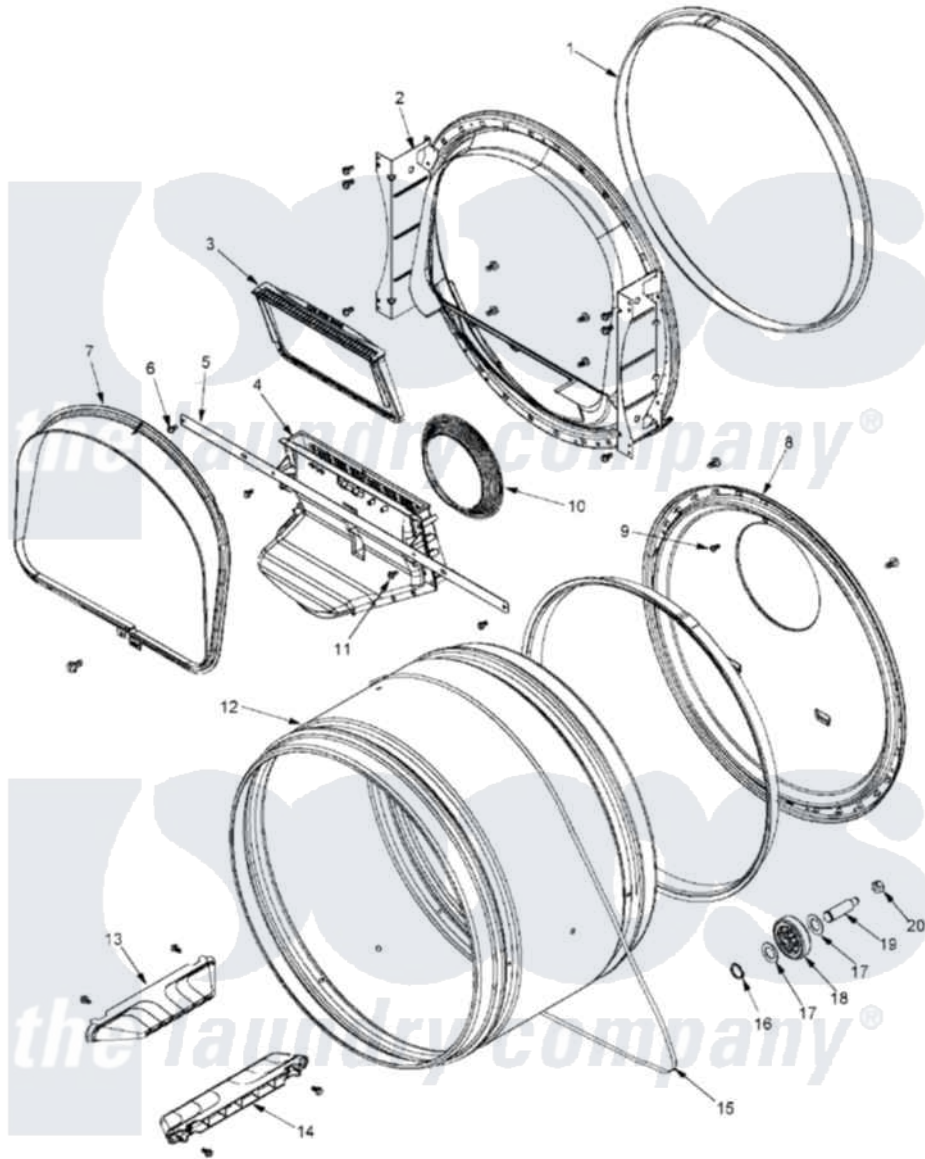

Maytag MLE23PRFZW 06 - TUMBLER

Maytag Residential Maytag MLE23PRFZW Dryer Parts Parts Diagram 06 - TUMBLER
 Click on the part number to view part

Item	Original Part Number	Replaced By	Status	Part Description
001	33001807			Seal, Tumbler
002	22001995			Screw Note: Screw, Tumbler Front And Shroud
"	33001802			Front, Tumbler
003	33002790			Lint Filter
004	22001995			Screw Note: Screw, Tumbler Front And Shroud
"	33001799			Outlet Duct Assembly Note: Outlet Duct Assembly
005	33002039			Brace, Tumbler Front
006	22001995			Screw Note: Screw, Tumbler Front And Shroud
007	22001995			Screw Note: Screw, Tumbler Front And Shroud
"	33002026			Extension, Tumbler Front
008	22001995			Screw Note: Screw, Tumbler Front And Shroud
"	33002779			Tumbler Back And Seal As-Pack

"	33003037		Tumbler Back And Seal
009	NLA	Not Available	SCREW---NA
010	33002560		Seal, Blower
011	33001768		Screw, Shroud Note: Screw, Shroud And Outlet Duct
012	33001794	33001889	Tumbler
013	33001756	33002032	Baffle
"	33001788	33002973	Screw, No.9-15 X 1.00 Hx WS
014	33001755		Baffle
"	33001788	33002973	Screw, No.9-15 X 1.00 Hx WS
015	33002535		V-Belt
016	410233	9703438	Ring-Retrn
017	312535		Washer, Vault Mounting Brk.
018	Y303373	12001541	Drum Roller/Washer Assembly--W
019	Y312948	6-3129480	Shaft- Tumbler
020	33001443		Nut, Hex