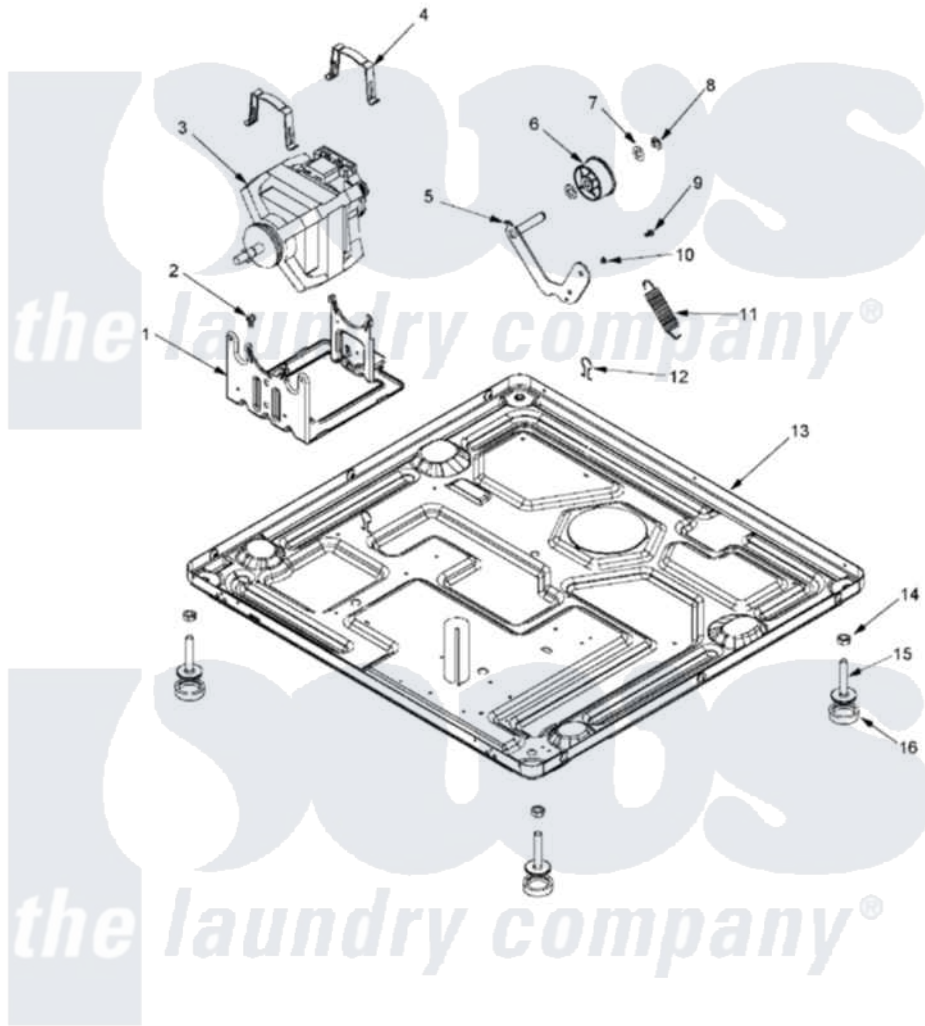

Maytag MLE23PRFZW 09 - BASE

Maytag [Residential Maytag MLE23PRFZW Dryer Parts](#) Parts Diagram 09 - BASE
 Click on the part number to view part

Item	Original Part Number	Replaced By	Status	Part Description
001	33002817			Motor Support, Offset
002	Y313561			Screw----NA
003	33002795			Motor, Drive 60Hz
004	33002221	Y015825		Clip, Motor To Motor Support
005	33001840	6-3705180		Idler Arm
006	33001783	6-3700340		Bearing- I
007	Y312527			Washer, Idler Shaft
008	312958	354987		Ring, Retaining
009	Y014874			Screw, Idler Arm And Sleeve
010	33002218			Grommet, Idler Arm
011	33002460	33002459		Assembly, Spring And Plug
012	410490			Spring, Retainer Wire Harness
013	33002186	W10133285		Transformer 120V To 22.5vac
"	33002816			Base
"	NLA		Not Available	BASE, (LWR)----NA
014	Y052740	62739		Nut, Lock