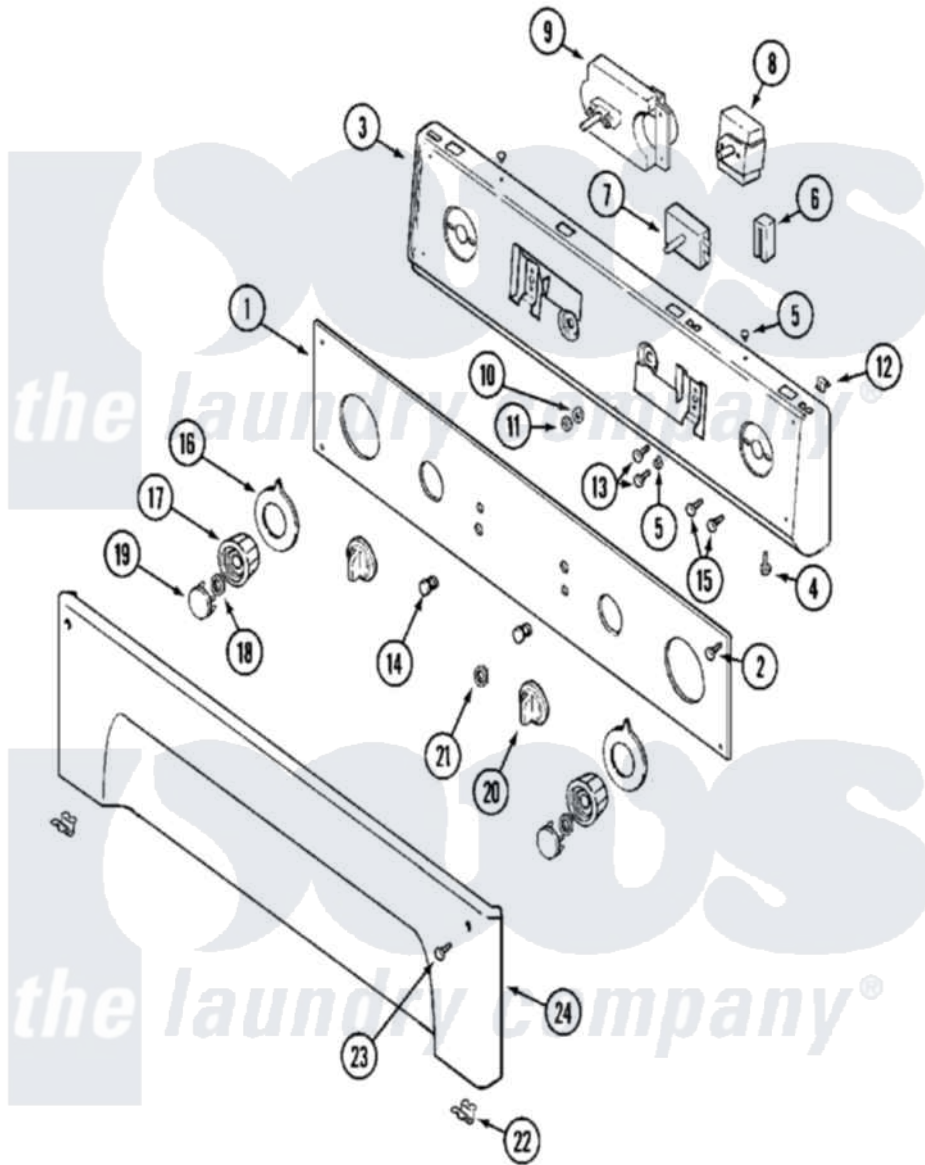

# Maytag MLG15MNAEW 01 - CONTROL PANEL (UPPER)

Maytag Residential Maytag MLG15MNAEW Dryer Parts Parts Diagram 01 - CONTROL PANEL (UPPER)  
 Click on the part number to view part

Item	Original Part Number	Replaced By	Status	Part Description
001	<a href="#">33002070</a>			Overlay, Control Panel
002	<a href="#">215506</a>			Screw, Control Panel Overlay
003	<a href="#">33002003</a>			Fastener Clip, Control Panel
"	<a href="#">33002071</a>			Panel, Control
004	<a href="#">215506</a>			Screw, Control Panel Overlay
005	33001132	<a href="#">33002342</a>		Plug, Sifht Hole
006	22001365	<a href="#">W10139459</a>		Lamp-Indicator 230 V.
007	306940	<a href="#">W10149462</a>		Switch, Push-To-Start
008	<a href="#">307253</a>			Switch, Cycle Selector
009	<a href="#">Y307496</a>			Timer
010	<a href="#">312751</a>			Lockwasher, Start Switch
011	Y312706	<a href="#">422617</a>		Nut
012	<a href="#">33001977</a>			Fastener, Control Panel
013	Y313588	<a href="#">488234</a>		Screw 8-32 X 1/4
014	<a href="#">215564</a>			Lens, Indicator Light
015	Y313588	<a href="#">488234</a>		Screw 8-32 X 1/4

016	<a href="#">33001500</a>		Dial, Timer Indicator
017	<a href="#">314724</a>		Knob For Timer
018	<a href="#">312273</a>		Nut, Control Knob
019	314723	<a href="#">W10133501</a>	Cap, Knob
020	<a href="#">205663</a>		Knob For Selector Switch
021	<a href="#">Y312702</a>		Knurled Nut, Start Switch
022	<a href="#">33001980</a>		Fastener, Access Panel
023	<a href="#">215506</a>		Screw, Control Panel Overlay
024	<a href="#">33002072</a>		Panel, Access
025	<a href="#">33002086</a>		Wire Harness, Main
"	<a href="#">33002087</a>		Wire Harness, Main