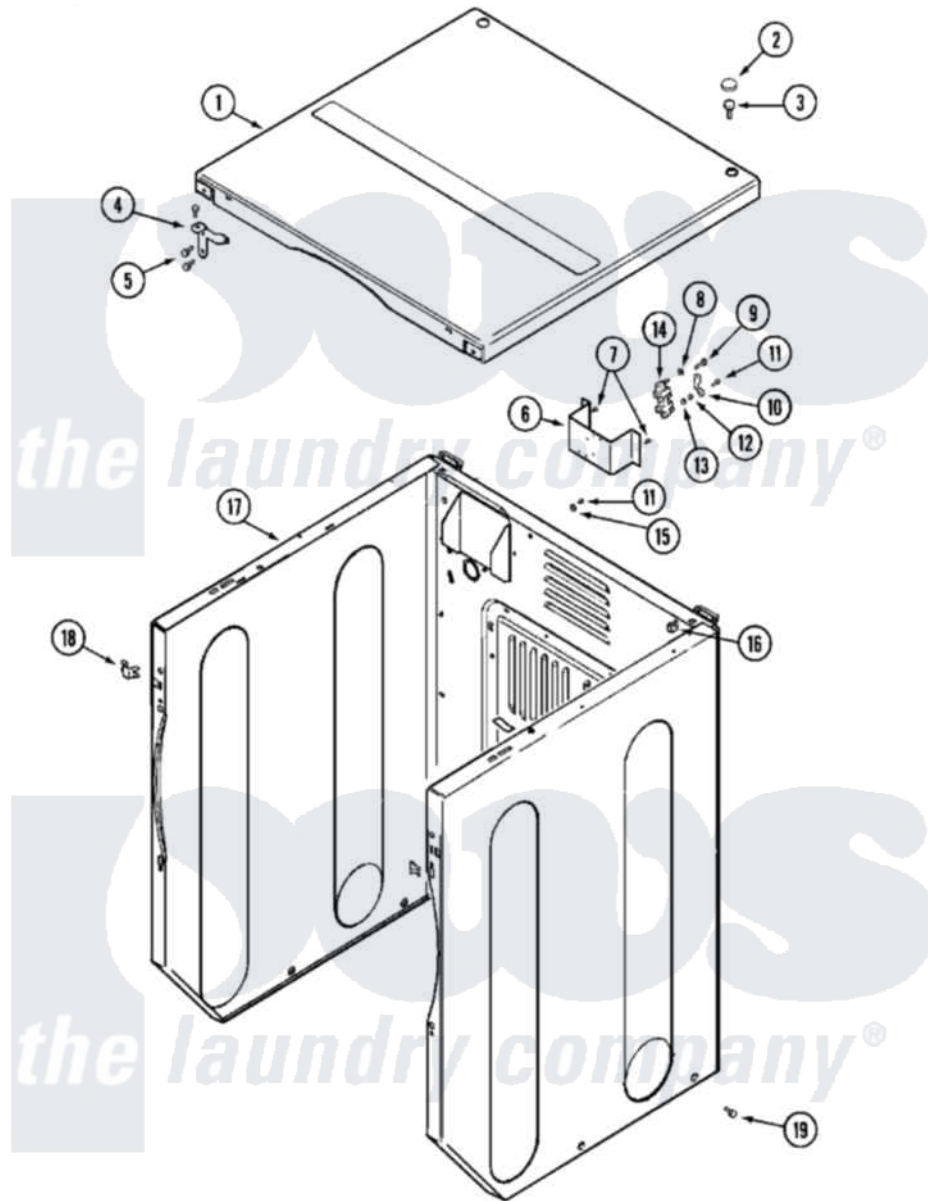

Maytag MLG15MNAEW 02 - CABINET-FRONT (UPPER)

Maytag Residential Maytag MLG15MNAEW Dryer Parts Parts Diagram 02 - CABINET-FRONT (UPPER)
 Click on the part number to view part

Item	Original Part Number	Replaced By	Status	Part Description
001	33001995	33002124		Cover, Top
002	33001997			Plug, Hole
003	22001883	214354		Screw, Top Cover To Cabnt.
004	33001998			Bracket, Top Cover
"	33001999			Bracket, Top Cover
005	22001995			Screw Note: Screw, Tumbler Front And Shroud
006	NLA		Not Available	BRACKET, TERMINAL BLOCK---NA
007	22001995			Screw Note: Screw, Tumbler Front And Shroud
008	Y311270			Washer, Terminal Block
009	Y312209	W10001200		Screw
010	Y312184			Strap, Grounding
011	NLA		Not Available	SCREW, GROUND STRAP
012	311484	112432		Nut
013	311093			Washer, Terminal Connection

014	33001244		Block, Terminal
015	NLA	Not Available	WASHER, GROUND LUG
016	22001502		Fastener, U-NUt
017	NLA	Not Available	CABINET (WHT)
018	33001980		Fastener, Access Panel
019	213007		Xfor Cabinet See Cabinet, Back