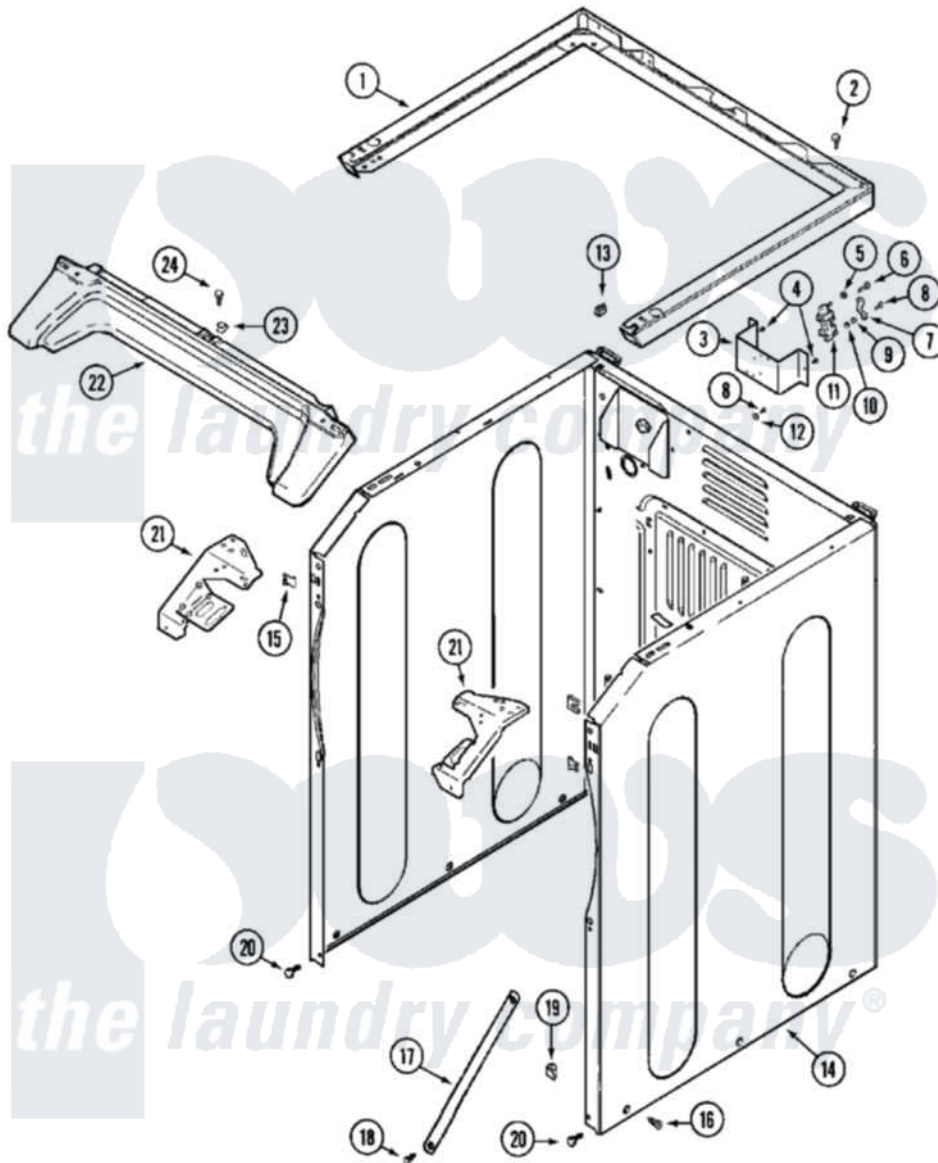

Maytag MLG15MNAEW 03 - CABINET-FRONT (LOWER)

Maytag Residential Maytag MLG15MNAEW Dryer Parts Parts Diagram 03 - CABINET-FRONT (LOWER)
 Click on the part number to view part

Item	Original Part Number	Replaced By	Status	Part Description
001	33002005	33002963		Support, Weld Assembly
002	22001883	214354		Screw, Top Cover To Cabnt.
003	NLA		Not Available	BRACKET, TERMINAL BLOCK---NA
004	22001995			Screw Note: Screw, Tumbler Front And Shroud
005	Y311270			Washer, Terminal Block
006	Y312209	W10001200		Screw
007	Y312184			Strap, Grounding
008	NLA		Not Available	SCREW, GROUND STRAP
009	311484	112432		Nut
010	311093			Washer, Terminal Connection
011	33001244			Block, Terminal
012	NLA		Not Available	WASHER, GROUND LUG
013	22001502			Fastener, U-NUt
014	NLA		Not Available	CABINET (WHT)
015	22002049			Clip Note: Clip, Front Panel

016	213007		Xfor Cabinet See Cabinet, Back
017	22002259	22002767	Brace, Cross
018	22001995		Screw Note: Screw, Tumbler Front And Shroud
019	Y310376		Clip, Door Switch Harness
020	22001995		Screw Note: Screw, Tumbler Front And Shroud
021	33002009		Bracket, Corner
"	33002010	33002473	Bracket, Corner
022	33002011		Cover, Access
023	33002013		Fastener Clip, Access Cover
024	22001995		Screw Note: Screw, Tumbler Front And Shroud
025	33002088		Wire Harness, Main
"	33002089		Wire Harness, Main
026	33001989		Retainer, Vault Switch