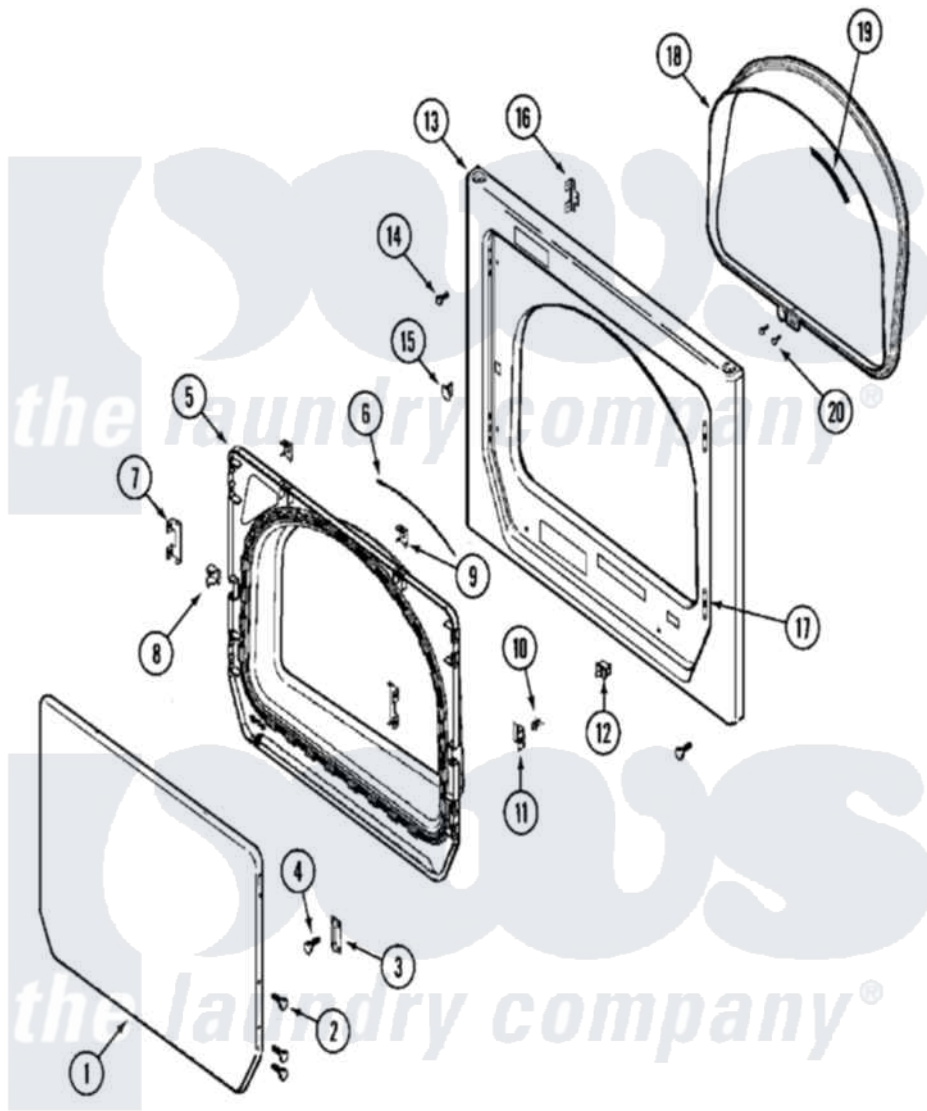

# Maytag MLG15MNAEW 04 - DOOR (UPPER)

Maytag Residential Maytag MLG15MNAEW Dryer Parts Parts Diagram 04 - DOOR (UPPER)  
 Click on the part number to view part

Item	Original Part Number	Replaced By	Status	Part Description
001	33002079	<a href="#">33002128</a>		Panel- Out
002	<a href="#">22002063</a>			Screw No.8-18AB Wafer Head
003	<a href="#">33002017</a>			Hinge, Door
004	22002062	<a href="#">98006631</a>		Screw
005	<a href="#">33002020</a>			Door, Inner W/Seal
006	<a href="#">33002094</a>			Seal, Door
007	<a href="#">22002038</a>			Clip, Door
008	<a href="#">33001763</a>			Plug, Inner Door
"	33002111	<a href="#">33001763</a>		Plug, Inner Door
009	<a href="#">22002039</a>			Clip, Door
010	<a href="#">33001761</a>			Strike, Door
011	<a href="#">33001793</a>			Bracket, Strike
"	33002110	<a href="#">33001793</a>		Bracket, Strike
012	<a href="#">33002239</a>			Switch, Door
013	33001711	<a href="#">33002936</a>		Medallion-
"	33002051		Not Available	SCREW, FRONT PANEL

"	<a href="#">33002081</a>		Panel, Front
014	33001486	<a href="#">98008544</a>	Screw
015	33001791	<a href="#">306436</a>	Door Latch Kit--W
016	<a href="#">33002025</a>		Twin Speednut
017	<a href="#">33001175</a>		Cover, Hinge Hole
018	<a href="#">33002026</a>		Extension, Tumbler Front
019	<a href="#">33001767</a>		Seal, Shroud
020	33001855	<a href="#">33002917</a>	Screw, No.10-16