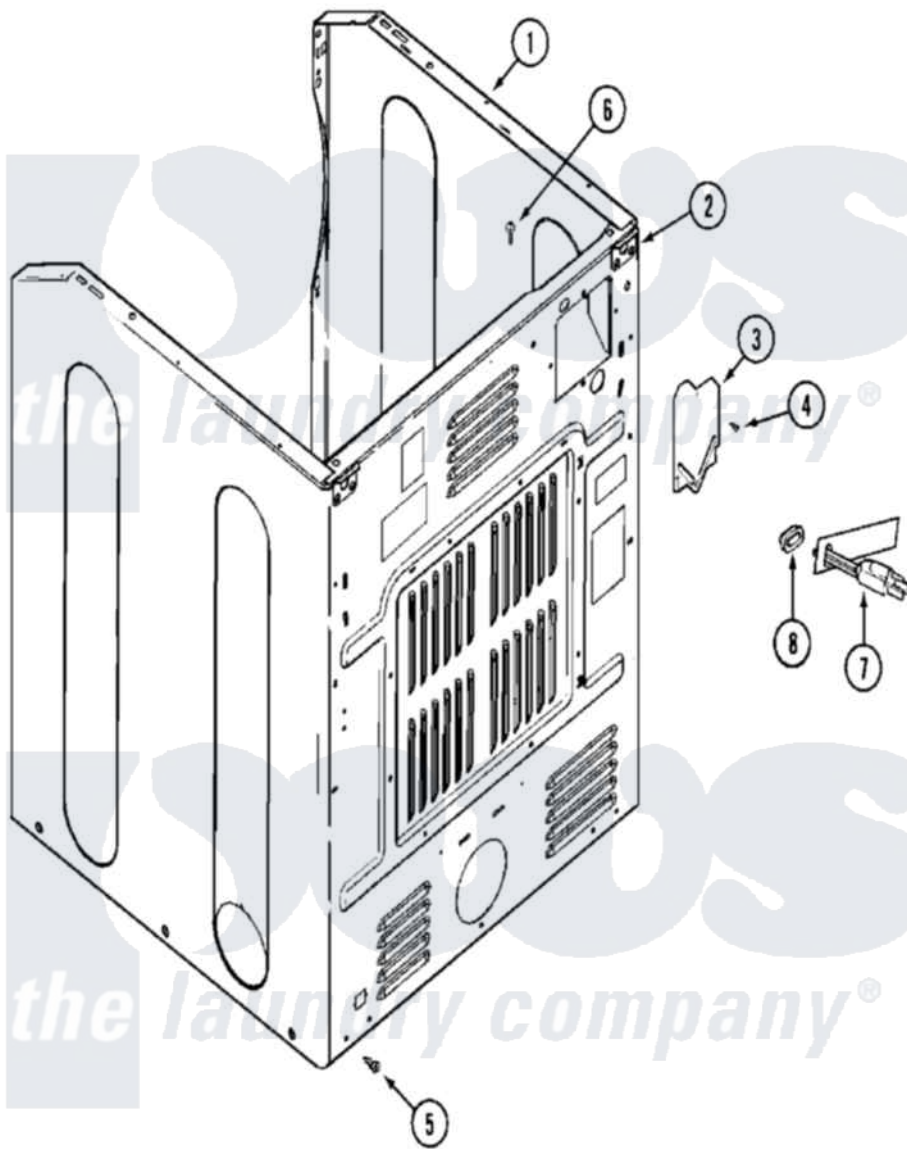

Maytag MLG15MNAEW 06 - CABINET-REAR

Maytag Residential Maytag MLG15MNAEW Dryer Parts Parts Diagram 06 - CABINET-REAR
 Click on the part number to view part

Item	Original Part Number	Replaced By	Status	Part Description
001	NLA		Not Available	CABINET (WHT-LWR)
"	NLA		Not Available	PLUG, HOLE (LWR)
002	NLA		Not Available	BRACKET, CABINET HINGE (LWR)
003	33001795			Cover, Terminal Block
004	22001995			Screw Note: Screw, Tumbler Front And Shroud
005	22001995			Screw Note: Screw, Tumbler Front And Shroud
006	210186	3370225		Screw
007	308966		Not Available	CORD, POWER (EXPORT)
"	33001819		Not Available	CORD, POWER (AS WRAPPED)
008	216183			Grommet, Cord Export