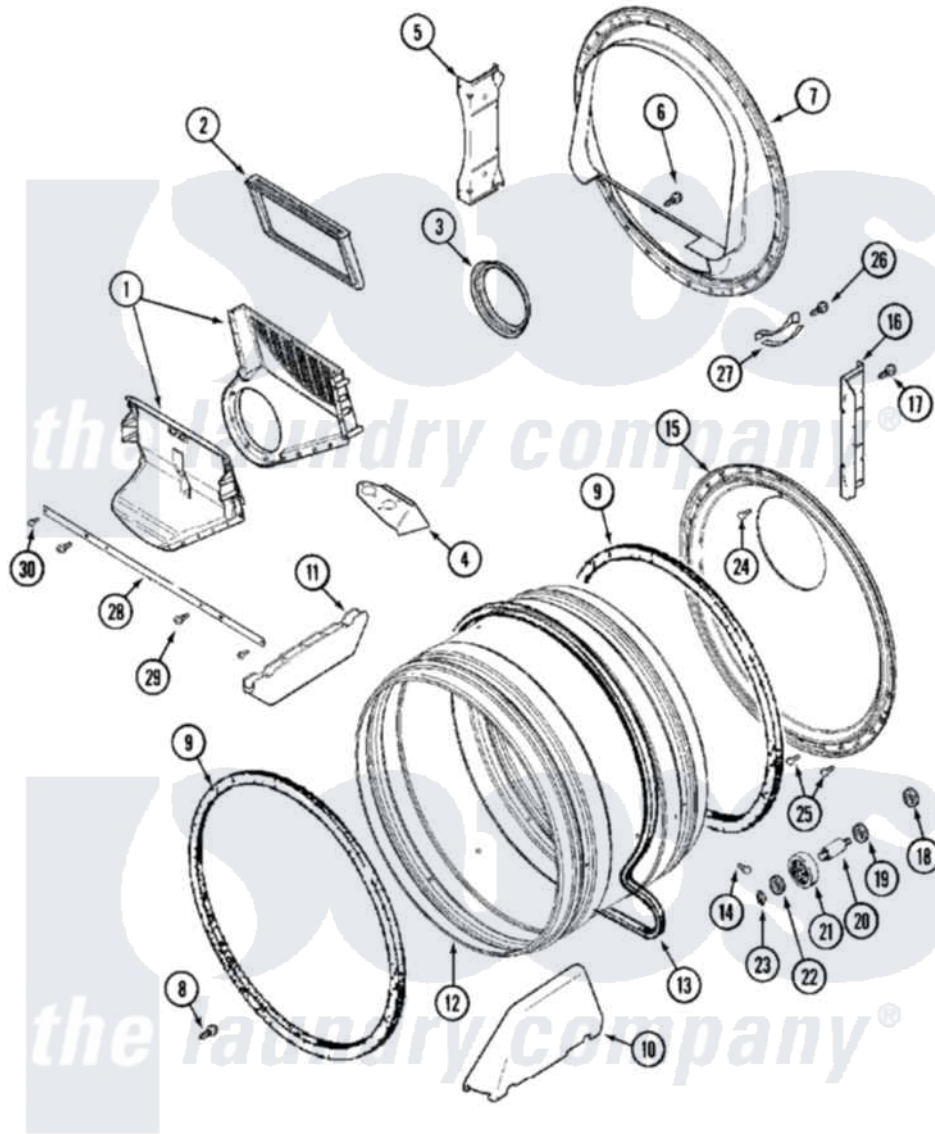

Maytag MLG15MNAEW 07 - TUMBLER

Maytag [Residential Maytag MLG15MNAEW Dryer Parts](#) Parts Diagram 07 - TUMBLER
 Click on the part number to view part

Item	Original Part Number	Replaced By	Status	Part Description
001	33001799			Outlet Duct Assembly Note: Outlet Duct Assembly
002	33001804	33002790		Lint Filter
003	33001758	33002560		Seal, Blower
"	33002082	33002560		Seal, Blower
004	33001837			Cover, Thermostat
005	NLA		Not Available	SUPPORT, TUMBLER FRONT
006	NLA		Not Available	SCREW, OUTLET DUCT
007	33001802			Front, Tumbler
008	33001855	33002917		Screw, No.10-16
009	33001807			Seal, Tumbler
010	33002032			Baffle
011	33001755			Baffle
012	33001794	33001889		Tumbler
013	33001777	33002535		V-Belt
014	33001788	33002973		Screw, No.9-15 X 1.00 Hx WS

015	33001801		Back, Tumbler
016	NLA	Not Available	SUPPORT, BACK
017	22001995		Screw Note: Screw, Tumbler Front And Shroud
018	33001443		Nut, Hex
019	Y313347	312535	Washer, Vault Mounting Brk.
020	Y312948	6-3129480	Shaft- Tumbler
021	Y303373	12001541	Drum Roller/Washer Assembly--W
022	312535		Washer, Vault Mounting Brk.
023	410233	9703438	Ring-Retr
024	210932		Screw, No.8 X 9/16 Ctsk Note: Screw, Inlet Duct
025	22001996	3370225	Screw
026	210720		Rivet, Bearing To Tumbler Fmt
027	306508		Tumbler Bearing Kit ---W
028	33002039		Brace, Tumbler Front
029	33001768		Screw, Shroud Note: Screw, Shroud And Outlet Duct
030	22001995		Screw Note: Screw, Tumbler Front And Shroud