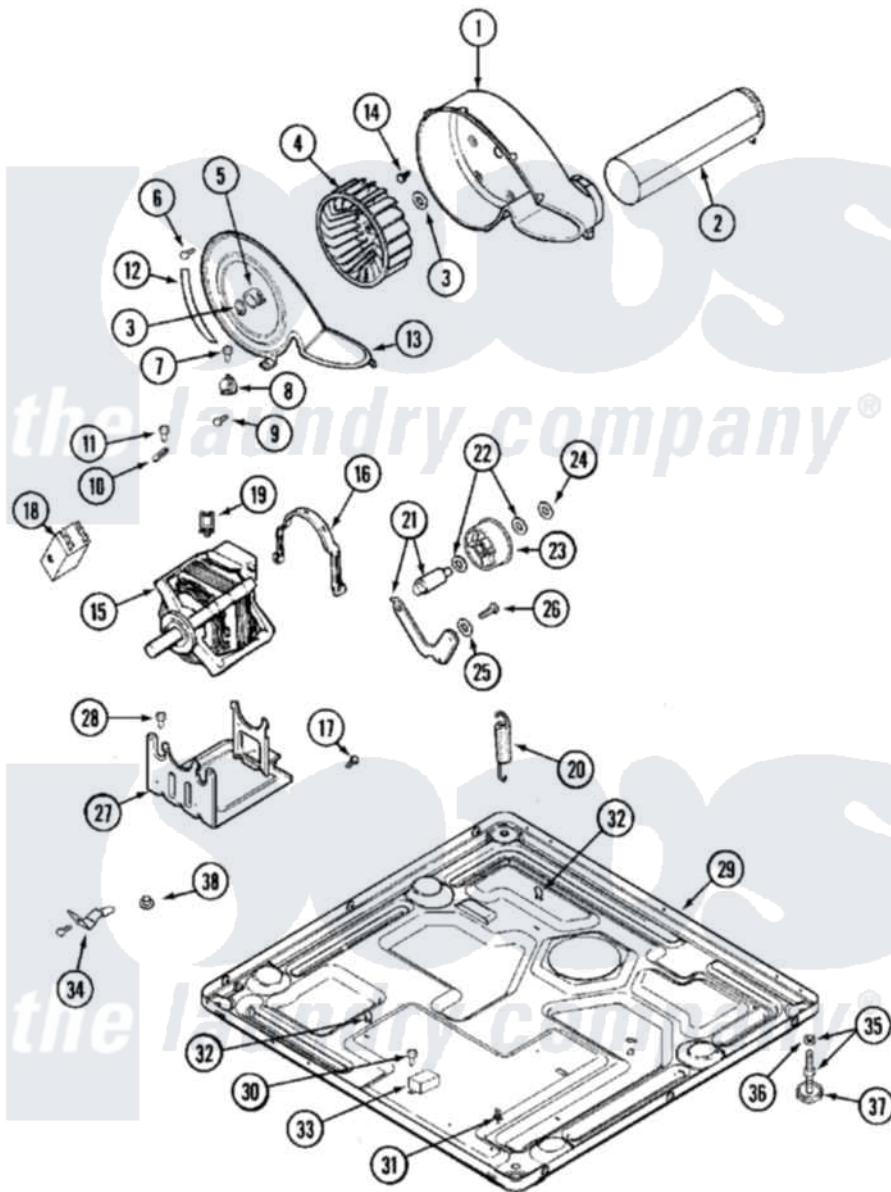

Maytag MLG15MNAEW 09 - MOTOR DRIVE

Maytag Residential Maytag MLG15MNAEW Dryer Parts Parts Diagram 09 - MOTOR DRIVE
 Click on the part number to view part

Item	Original Part Number	Replaced By	Status	Part Description
001	33001789			Housing, Blower
002	22001995			Screw Note: Screw, Tumbler Front And Shroud
"	33001800			Duct Assembly, Exhaust
003	410233	9703438		Ring-Retrn
004	33001790			Wheel, Blower
005	312967			Clamp, Blower Housing
006	33001855	33002917		Screw, No.10-16
007	Y313561			Screw---NA
008	303392			Thermostat, Cycling
"	306967			Thermostat, Multi-Temp Part Not Used Mde26ct-MN Only
"	33001306			Wire Harness, Thermostats
009	22001996	3370225		Screw
010	33001762			Fuse, Thermal
011	NLA		Not Available	SCREW, THERMAL CUT-OFF
012	NLA		Not Available	SEAL, BLOWER COVER