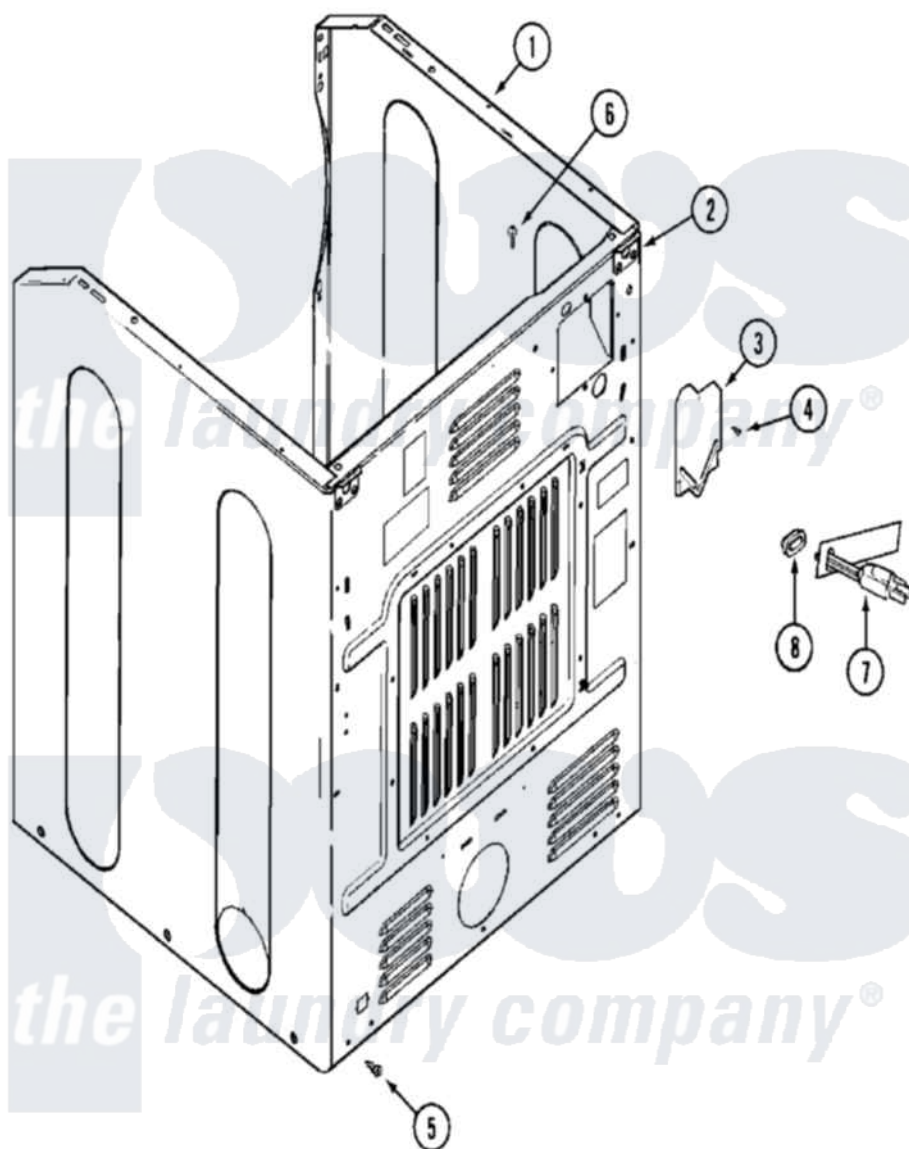

# Maytag MLG15MNAGW 06 - CABINET-REAR

Maytag Residential Maytag MLG15MNAGW Dryer Parts Parts Diagram 06 - CABINET-REAR  
 Click on the part number to view part

Item	Original Part Number	Replaced By	Status	Part Description
001	NLA		Not Available	CABINET (WHT-LWR)
"	NLA		Not Available	PLUG, HOLE (LWR)
002	NLA		Not Available	BRACKET, CABINET HINGE (LWR)
003	<a href="#">33001795</a>			Cover, Terminal Block
004	<a href="#">22001995</a>			Screw Note: Screw, Tumbler Front And Shroud
005	<a href="#">22001995</a>			Screw Note: Screw, Tumbler Front And Shroud
006	210186	<a href="#">3370225</a>		Screw
007	308966		Not Available	CORD, POWER (EXPORT)
"	33001819		Not Available	CORD, POWER (AS WRAPPED)
008	<a href="#">216183</a>			Grommet, Cord Export