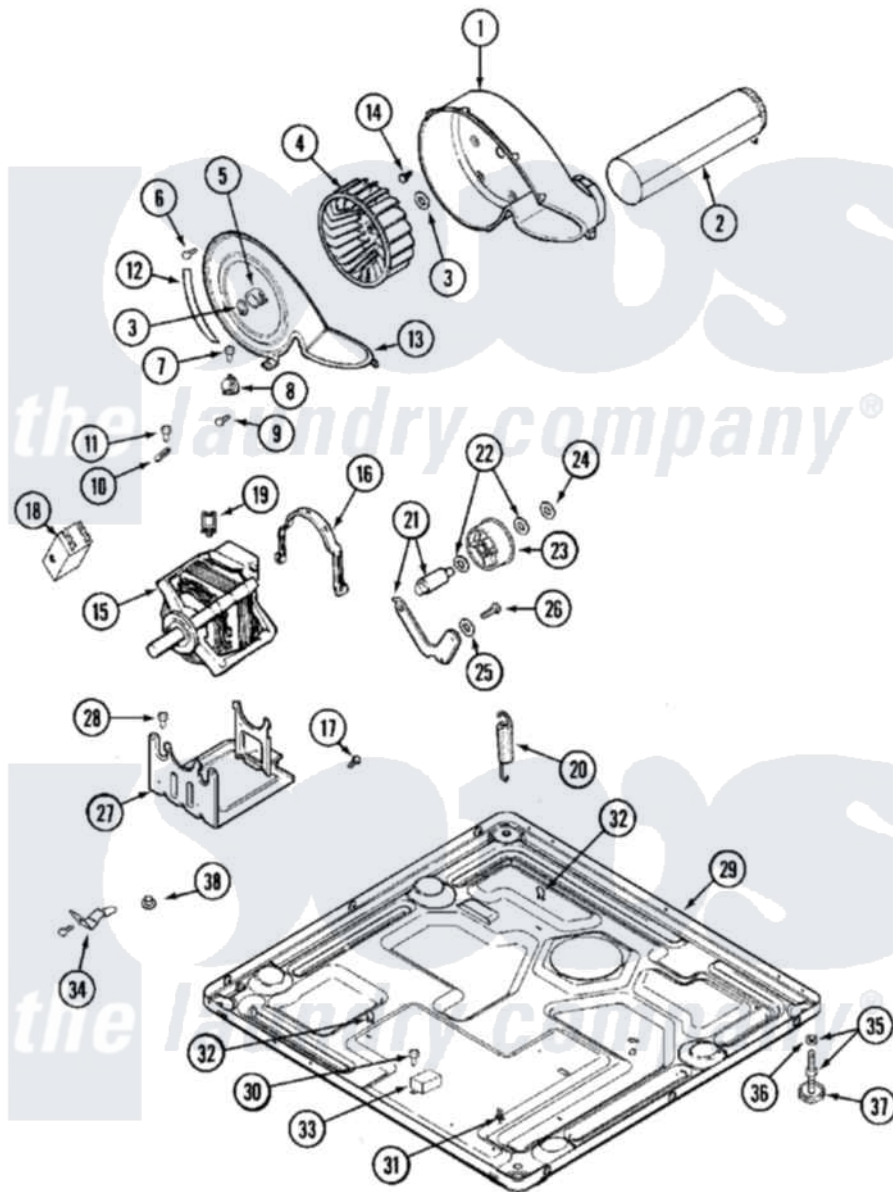

Maytag MLG15MNAGW 09 - MOTOR DRIVE

Maytag Residential Maytag MLG15MNAGW Dryer Parts Parts Diagram 09 - MOTOR DRIVE
 Click on the part number to view part

Item	Original Part Number	Replaced By	Status	Part Description
001	33001789			Housing, Blower
002	22001995			Screw Note: Screw, Tumbler Front And Shroud
"	33001800			Duct Assembly, Exhaust
003	410233	9703438		Ring-Retrn
004	33001790			Wheel, Blower
005	312967			Clamp, Blower Housing
006	33001855	33002917		Screw, No.10-16
007	Y313561			Screw---NA
008	303392			Thermostat, Cycling
"	306967			Thermostat, Multi-Temp Part Not Used Mde26ct-MN Only
"	33001306			Wire Harness, Thermostats
009	22001996	3370225		Screw
010	33001762			Fuse, Thermal
011	NLA		Not Available	SCREW, THERMAL CUT-OFF
012	NLA		Not Available	SEAL, BLOWER COVER