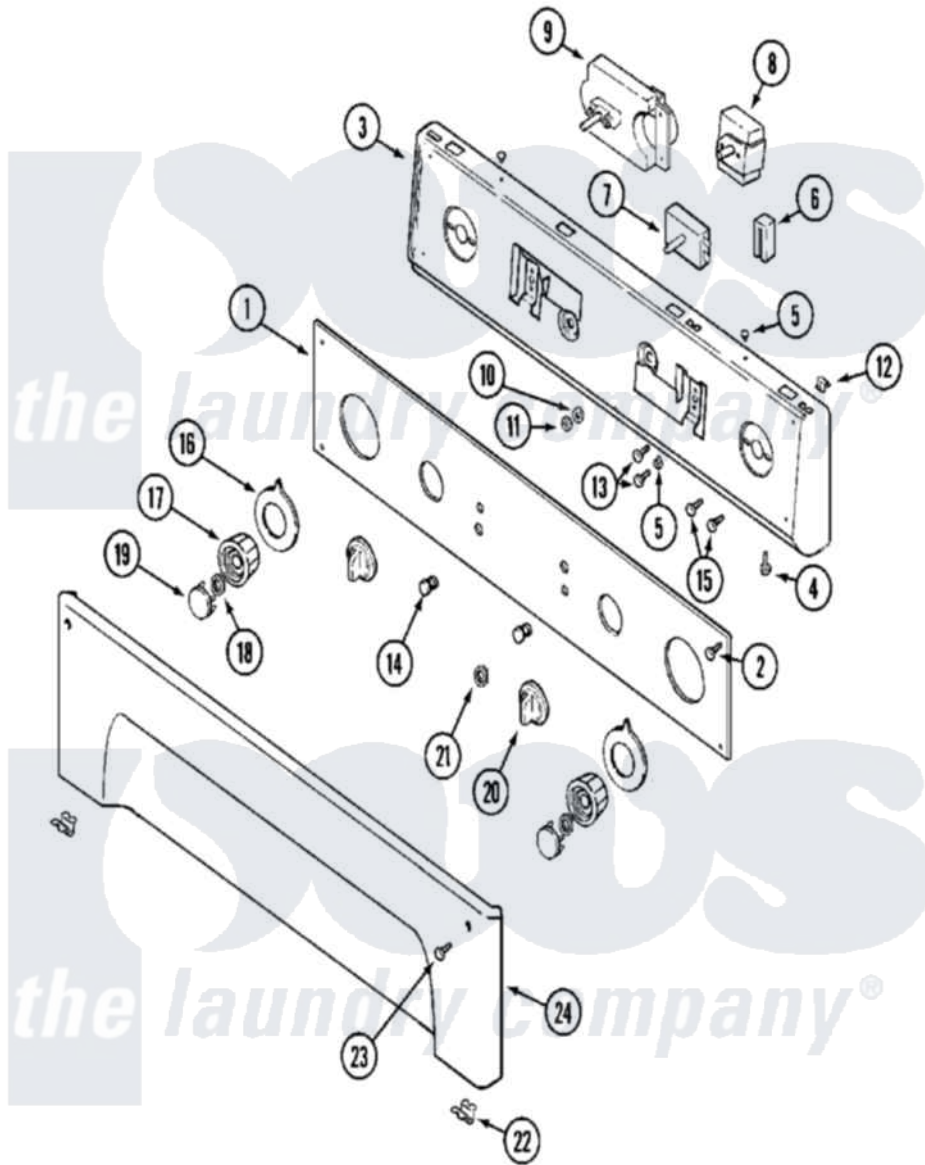

Maytag MLG15MNAWW 01 - CONTROL PANEL (UPPER)

Maytag Residential Maytag MLG15MNAWW Dryer Parts Parts Diagram 01 - CONTROL PANEL (UPPER)
 Click on the part number to view part

Item	Original Part Number	Replaced By	Status	Part Description
001	33002070			Overlay, Control Panel
002	215506			Screw, Control Panel Overlay
003	33002003			Fastener Clip, Control Panel
"	33002071			Panel, Control
004	215506			Screw, Control Panel Overlay
005	33001132	33002342		Plug, Sifht Hole
006	204075		Not Available	PILOT LAMP (DG MODELS ONLY)
007	306940	W10149462		Switch, Push-To-Start
008	307253			Switch, Cycle Selector
009	Y307296			Timer RPR
010	312751			Lockwasher, Start Switch
011	Y312706	422617		Nut
012	33001977			Fastener, Control Panel
013	Y313588	488234		Screw 8-32 X 1/4
014	215564			Lens, Indicator Light
015	Y313588	488234		Screw 8-32 X 1/4

016	33001500		Dial, Timer Indicator
017	314724		Knob For Timer
018	312273		Nut, Control Knob
019	314723	W10133501	Cap, Knob
020	205663		Knob For Selector Switch
021	Y312702		Knurled Nut, Start Switch
022	33001980		Fastener, Access Panel
023	215506		Screw, Control Panel Overlay
024	33002072		Panel, Access
025	33002084		Wire Harness, Main