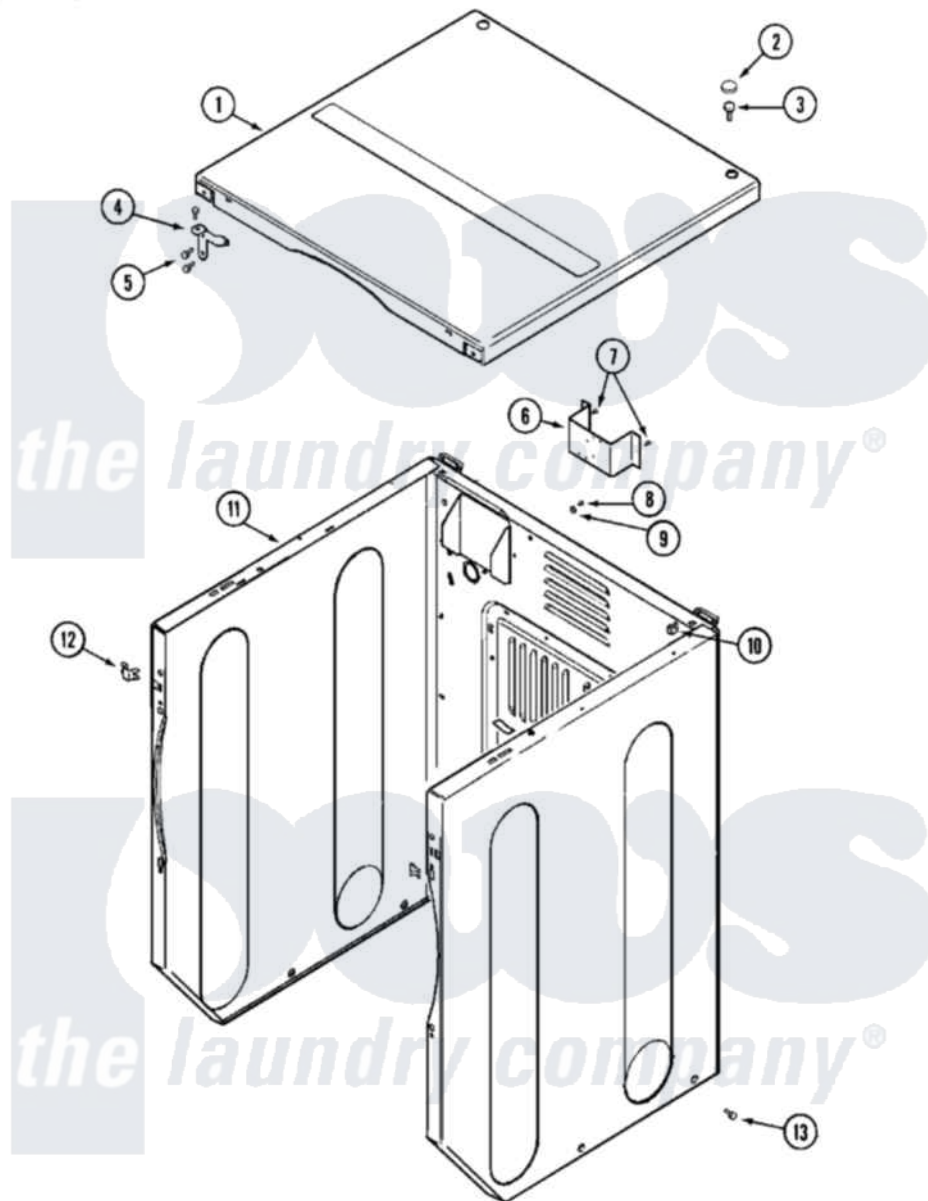

Maytag MLG15MNAWW 02 - CABINET-FRONT (UPPER)

Maytag Residential Maytag MLG15MNAWW Dryer Parts Parts Diagram 02 - CABINET-FRONT (UPPER)
 Click on the part number to view part

Item	Original Part Number	Replaced By	Status	Part Description
001	33001995	33002124		Cover, Top
002	33001997			Plug, Hole
003	22001883	214354		Screw, Top Cover To Cabnt.
004	33001998			Bracket, Top Cover
"	33001999			Bracket, Top Cover
005	22001995			Screw Note: Screw, Tumbler Front And Shroud
006	NLA		Not Available	BRACKET, TERMINAL BLOCK---NA
007	22001995			Screw Note: Screw, Tumbler Front And Shroud
008	NLA		Not Available	SCREW, GROUND LUG
009	NLA		Not Available	WASHER, GROUND LUG
010	22001502			Fastener, U-NUT
011	NLA		Not Available	CABINET ASSY (WHT-AS PK)
012	33001980			Fastener, Access Panel
013	213007			Xfor Cabinet See Cabinet,