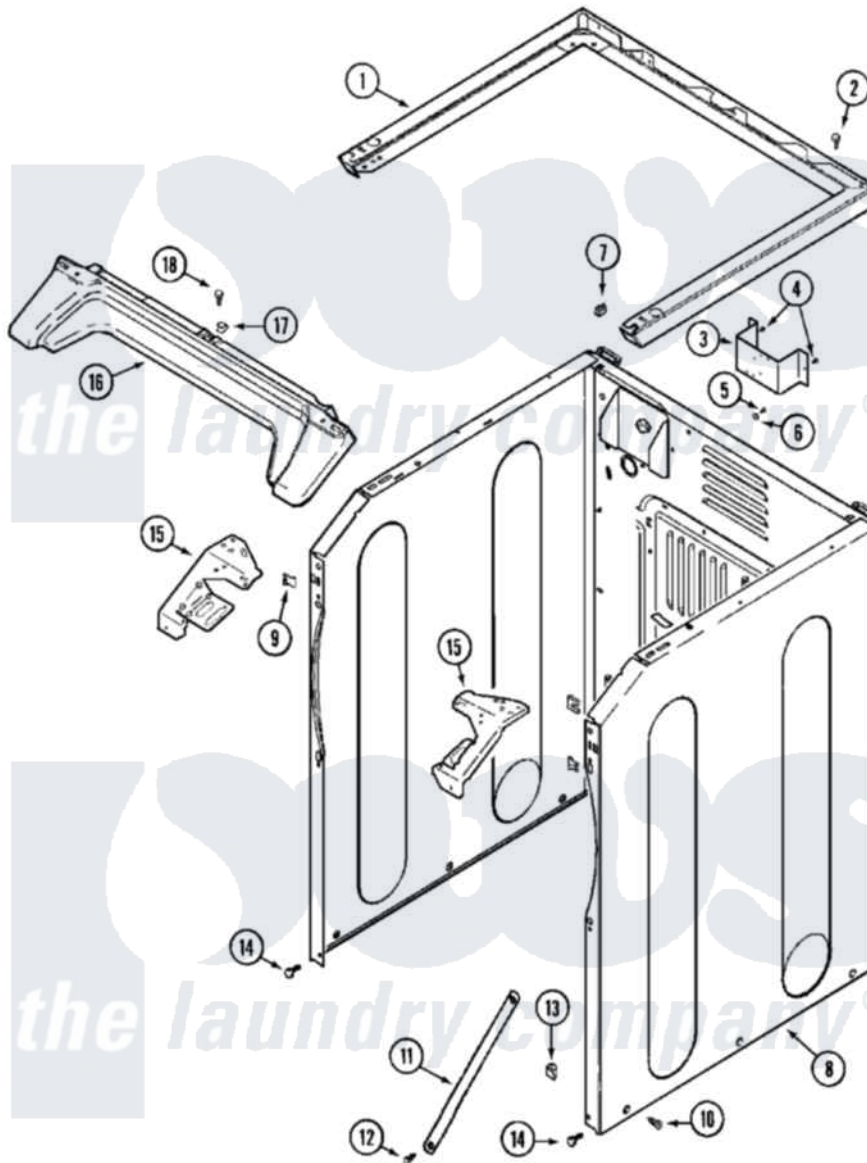

# Maytag MLG15MNAWW 03 - CABINET-FRONT (LOWER)

Maytag Residential Maytag MLG15MNAWW Dryer Parts Parts Diagram 03 - CABINET-FRONT (LOWER)  
 Click on the part number to view part

Item	Original Part Number	Replaced By	Status	Part Description
001	33002005	<a href="#">33002963</a>		Support, Weld Assembly
002	22001883	<a href="#">214354</a>		Screw, Top Cover To Cabnt.
003	NLA		Not Available	BRACKET, TERMINAL BLOCK---NA
004	<a href="#">22001995</a>			Screw Note: Screw, Tumbler Front And Shroud
005	NLA		Not Available	SCREW, GROUND LUG
006	NLA		Not Available	WASHER, GROUND LUG
007	<a href="#">22001502</a>			Fastener, U-NUt
008	<a href="#">22003639</a>			Cabinet Assembly
"	NLA		Not Available	CABINET (WHT)
009	<a href="#">22002049</a>			Clip Note: Clip, Front Panel
010	<a href="#">213007</a>			Xfor Cabinet See Cabinet, Back
011	22002259	<a href="#">22002767</a>		Brace, Cross
012	<a href="#">22001995</a>			Screw Note: Screw, Tumbler Front And Shroud
013	<a href="#">Y310376</a>			Clip, Door Switch Harness

014	<a href="#">22001995</a>		Screw Note: Screw, Tumbler Front And Shroud
015	<a href="#">33002009</a>		Bracket, Corner
"	33002010	<a href="#">33002473</a>	Bracket, Corner
016	<a href="#">33002011</a>		Cover, Access
017	<a href="#">33002013</a>		Fastener Clip, Access Cover
018	<a href="#">22001995</a>		Screw Note: Screw, Tumbler Front And Shroud
019	<a href="#">33001989</a>		Retainer, Vault Switch
020	<a href="#">33002085</a>		Wire Harness, Main