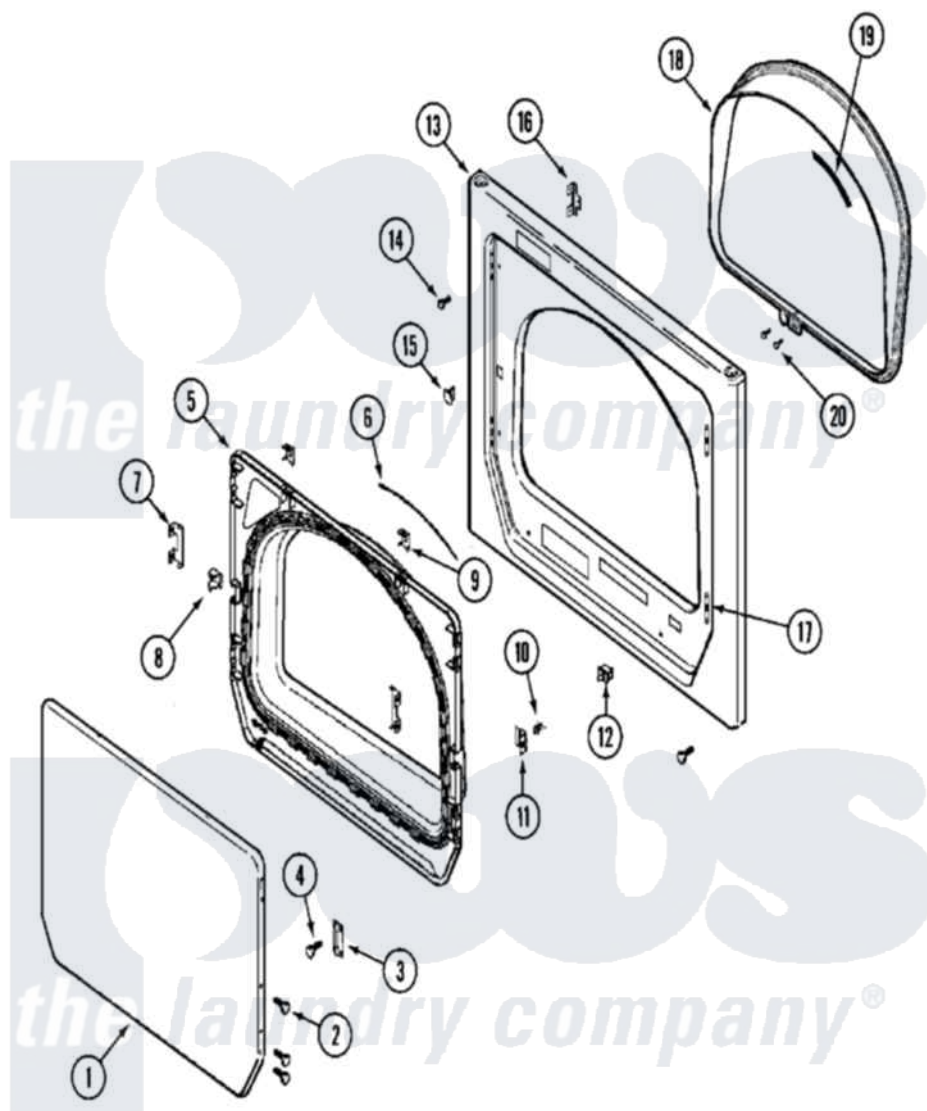

Maytag MLG15MNAWW 04 - DOOR (UPPER)

Maytag [Residential Maytag MLG15MNAWW Dryer Parts](#) Parts Diagram 04 - DOOR (UPPER)
 Click on the part number to view part

Item	Original Part Number	Replaced By	Status	Part Description
001	22003785			Door, Outer
"	33002079	33002128		Panel- Out
002	22002063			Screw No.8-18AB Wafer Head
003	33002017			Hinge, Door
004	22002062	98006631		Screw
005	33002080	33002020		Door, Inner W/Seal
"	33002544			Door, Inner W/Seal
006	33002094			Seal, Door
007	22002038			Clip, Door
008	33001763			Plug, Inner Door
009	22002039			Clip, Door
010	33001761			Strike, Door
011	33001793			Bracket, Strike
012	33001509	W10169313		Switch-Dor
013	33001711	33002936		Medallion-
"	33002051		Not Available	SCREW, FRONT PANEL

"	33002081		Panel, Front
014	33001486	98008544	Screw
015	33001791	306436	Door Latch Kit--W
016	33002025		Twin Speednut
017	33001175		Cover, Hinge Hole
018	33002026		Extension, Tumbler Front
019	33001767		Seal, Shroud
020	33001855	33002917	Screw, No.10-16